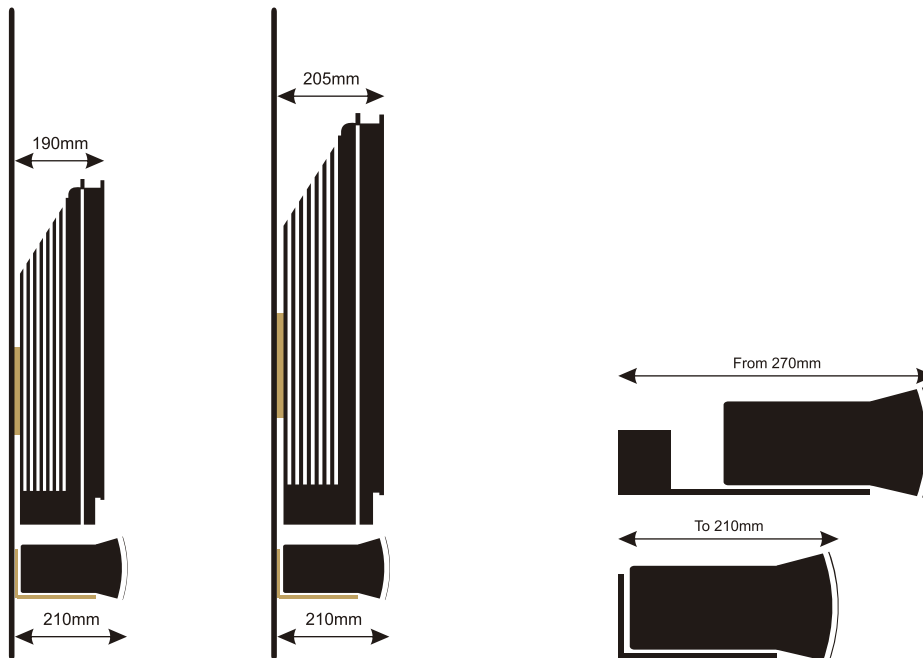

## Product Installation Guides & Dimensions

STBbrackets products >> to mount these B&O Products

BV6/7 WB Close

BV7-40 WB Close

BLab7.1 Close

BeoVision 7 32, BeoVision 6 26 & BeoCenter 6 26

BeoVision 7 40

BeoLab 7.1 & BeoLab 7.2

### Installation Guides

To Mount B&O products:  
**BeoVision 7 32** and **BeoLab 7.1**

Use STBbrackets products:  
**BV6/7 Close** and **BLab7.1 Close**