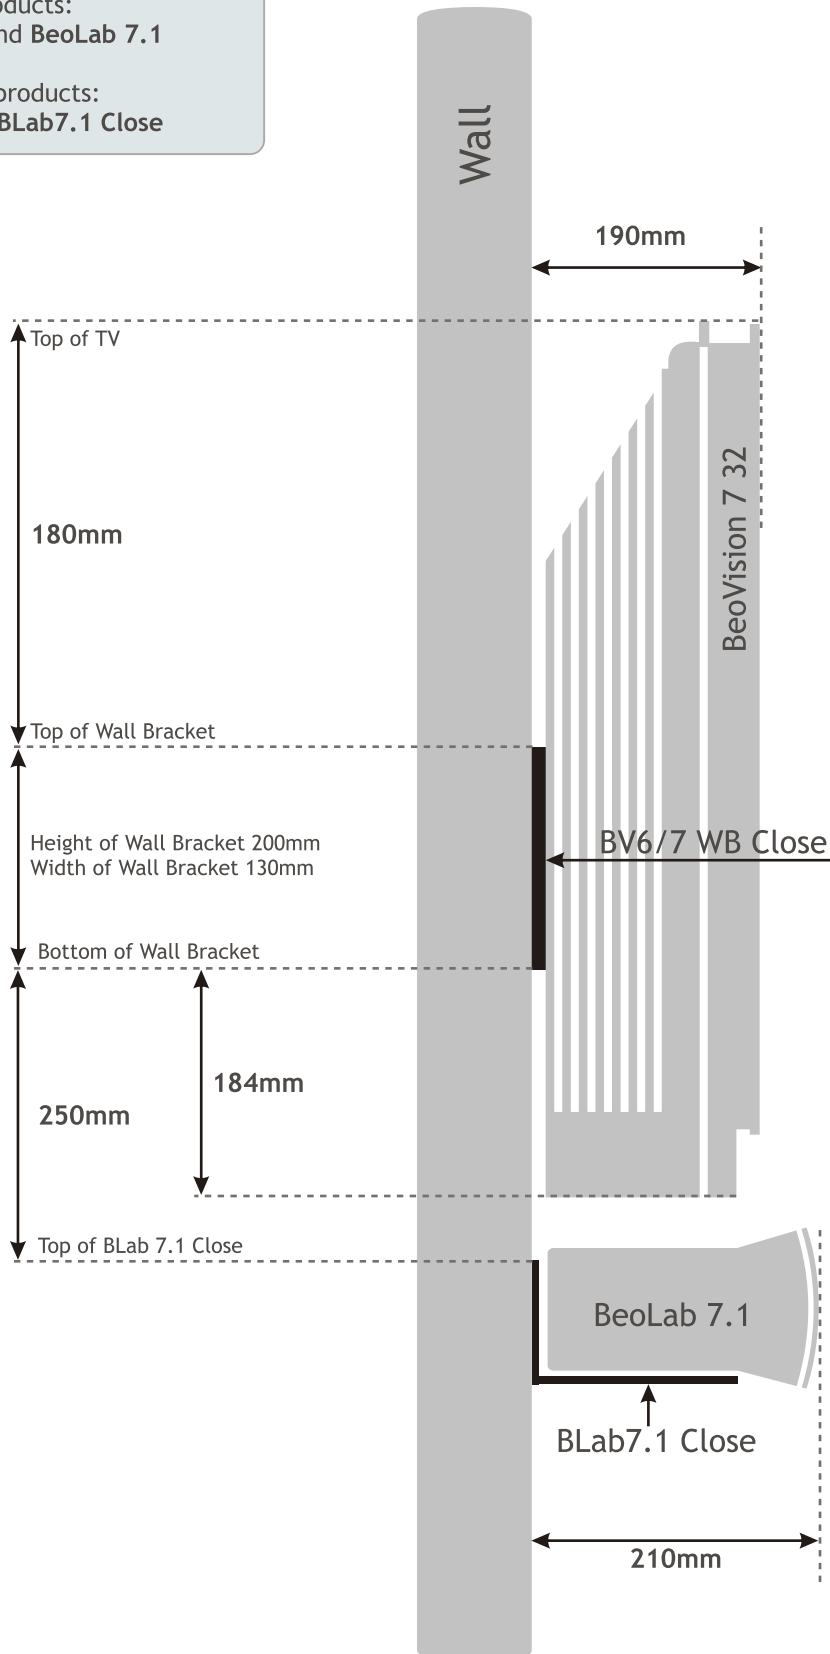

## Product Installation Guides & Dimensions

STBbrackets products >> to mount these B&O Products

BV6/7 WB Close

BV7-40 WB Close

BLab7.1 Close

BeoVision 7 32, BeoVision 6 26 & BeoCenter 6 26

BeoVision 7 40

BeoLab 7.1 & BeoLab 7.2

### Installation Guides

To Mount B&O products:  
**BeoVision 7 32** and **BeoLab 7.1**

Use STBbrackets products:  
**BV6/7 Close** and **BLab7.1 Close**

### Installation Guides

To Mount B&O products:  
**BeoVision 7 40 and BeoLab 7.2**

Use STBbrackets products:  
**BV7-40 Close and BLab7.1 Close**