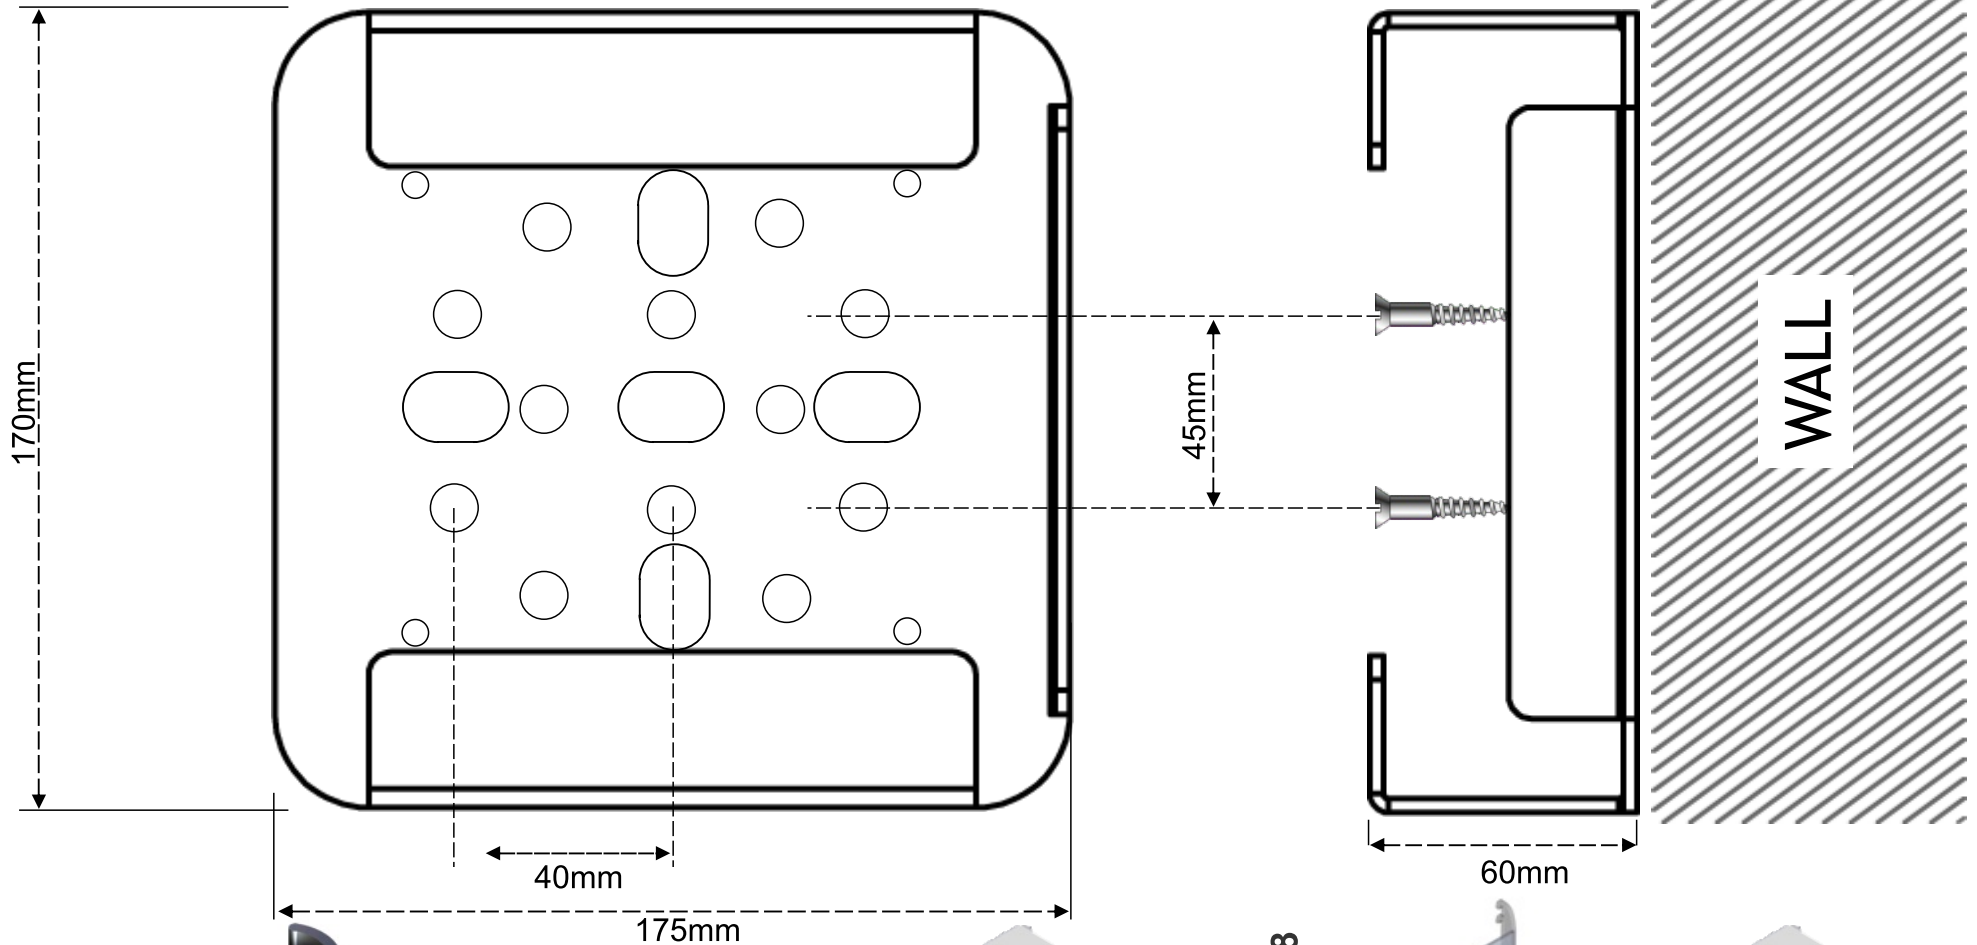

Product | Mac Mini STB
Part Number: 62974010

SYSTEM 9

Part Number :02959C01

+

Part Number :02965090

+

Part Number: 62974010

STB - c - 8

Part Number: 02965C80

+

Part Number: 62974010