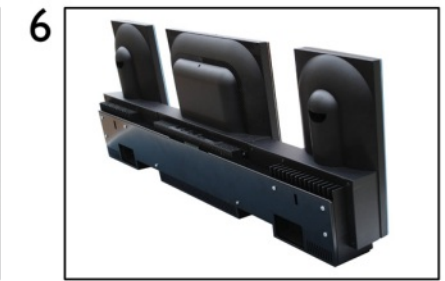

Product | **VB2087 System Bracket**
 Part Number:42166020

M3/50mm x 2
 M4/35mm x 6

Remove original screw x 4

Position Hi-Fi

Insert original screw x 2

Insert M3/50mm x 2

Position speakers and insert M4/35mm x 6

Completed assembly

Wall Bracket (Included)
 Part Number:42166010

VB2087 Hi-Fi Bracket
 Part Number:42166020

Completed assembly