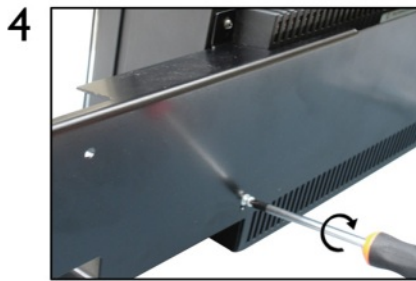

Product | **VB2087 System Bracket**
 Part Number:42166020

M3/50mm x 2
 M4/35mm x 6

Remove original screw x 4

Position Hi-Fi

Insert original screw x 2

Insert M3/50mm x 2

Position speakers and insert M4/35mm x 6

Completed assembly

Wall Bracket (Included)
 Part Number:42166010

VB2087 Hi-Fi Bracket
 Part Number:42166020

Completed assembly