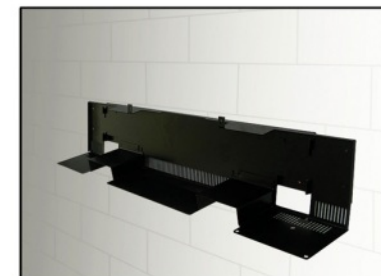

Product | **VB2087 System Bracket**
 Part Number:42166020

M3/50mm x 2
 M4/35mm x 6

Remove original screw x 4

Position Hi-Fi

Insert original screw x 2

Insert M3/50mm x 2

Position speakers and insert M4/35mm x 6

Completed assembly

Wall Bracket (Included)
 Part Number:42166010

VB2087 Hi-Fi Bracket
 Part Number:42166020

Completed assembly