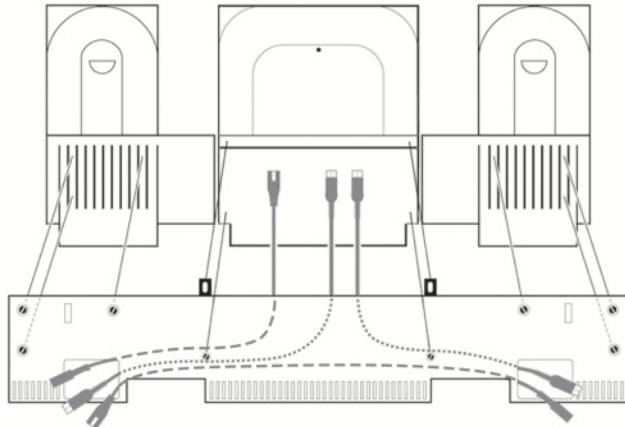

Product | **VB2087 System Bracket**
 Part Number:42166020

M3/50mm x 2
 M4/35mm x 6

Remove original screw x 4

Position Hi-Fi

Insert original screw x 2

Insert M3/50mm x 2

Position speakers and insert M4/35mm x 6

Completed assembly

Wall Bracket (Included)
 Part Number:42166010

VB2087 Hi-Fi Bracket
 Part Number:42166020

Completed assembly