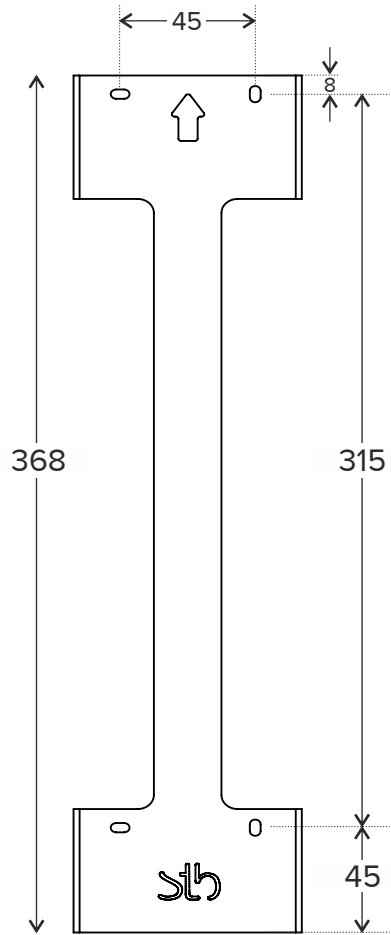

Product | BeoLab 12-1 Wall Bracket

Part Number:37132001

Product | BeoLab 12-2 Wall Bracket

Part Number:37132001

Product | BeoLab 12-3 Wall Bracket

Part Number:37132001