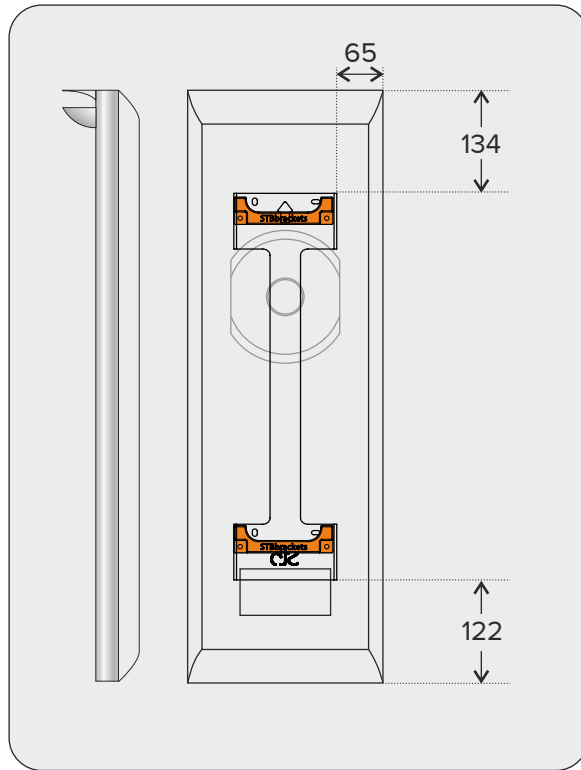

Product | BeoLab 12-1 Wall Bracket

Part Number:37132001

Product | BeoLab 12-2 Wall Bracket

Part Number:37132001

Product | BeoLab 12-3 Wall Bracket

Part Number:37132001