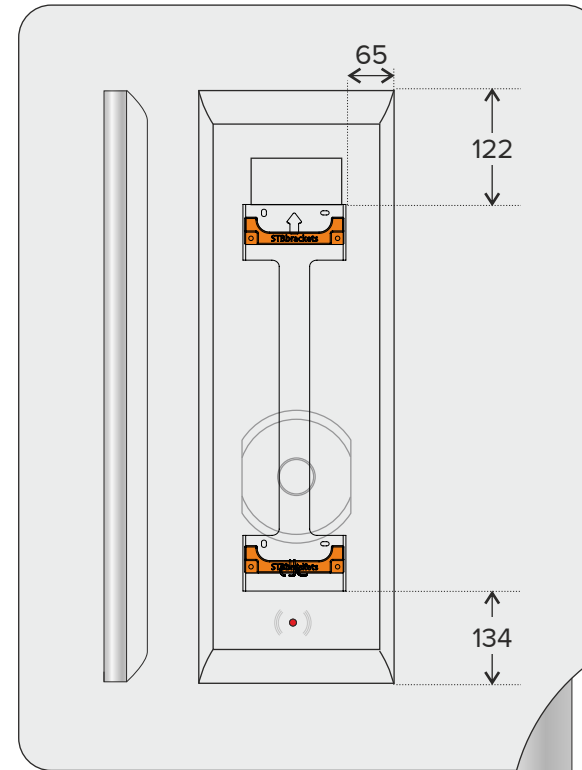

Product | BeoLab 12-1 Wall Bracket

Part Number:37132001

Product | BeoLab 12-2 Wall Bracket

Part Number:37132001

Product | BeoLab 12-3 Wall Bracket

Part Number:37132001