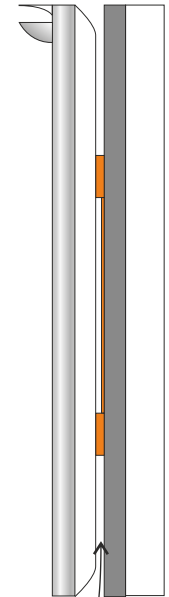

Product | BeoLab 12-1 Wall Bracket

Part Number:37132001

Product | BeoLab 12-2 Wall Bracket

Part Number:37132001

Product | BeoLab 12-3 Wall Bracket

Part Number:37132001