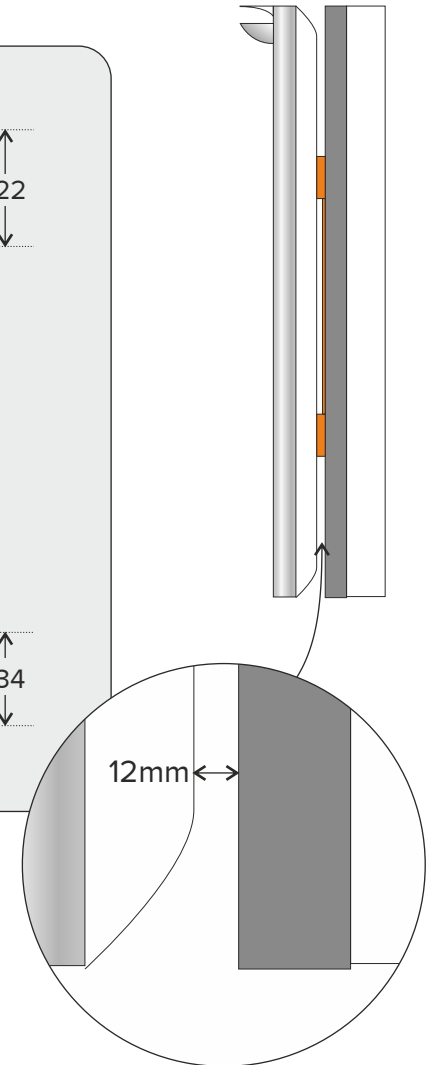

Product | BeoLab 12-1 Wall Bracket

Part Number:37132001

Product | BeoLab 12-2 Wall Bracket

Part Number:37132001

Product | BeoLab 12-3 Wall Bracket

Part Number:37132001