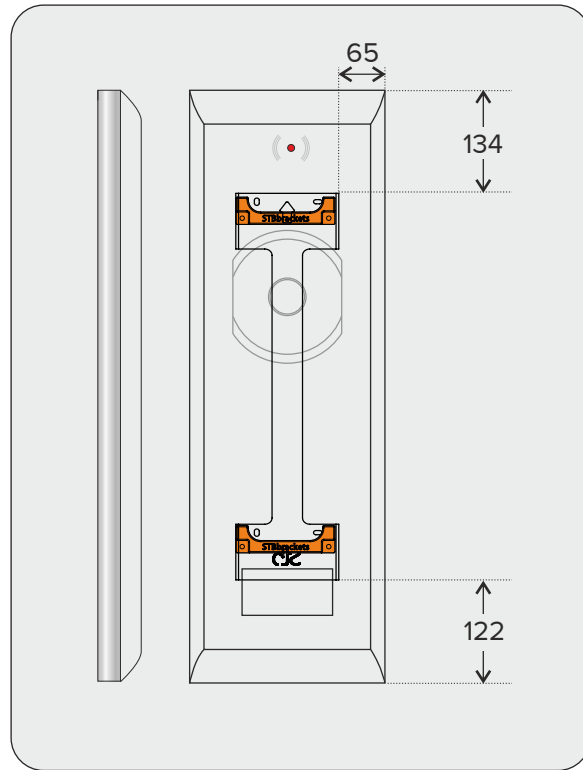

Product | BeoLab 12-1 Wall Bracket

Part Number:37132001

Product | BeoLab 12-2 Wall Bracket

Part Number:37132001

Product | BeoLab 12-3 Wall Bracket

Part Number:37132001