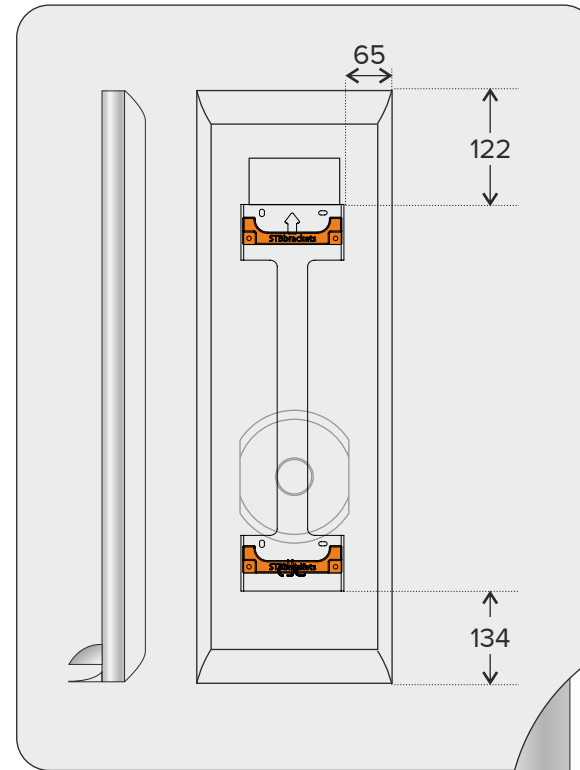

Product | BeoLab 12-1 Wall Bracket

Part Number:37132001

Product | BeoLab 12-2 Wall Bracket

Part Number:37132001

Product | BeoLab 12-3 Wall Bracket

Part Number:37132001