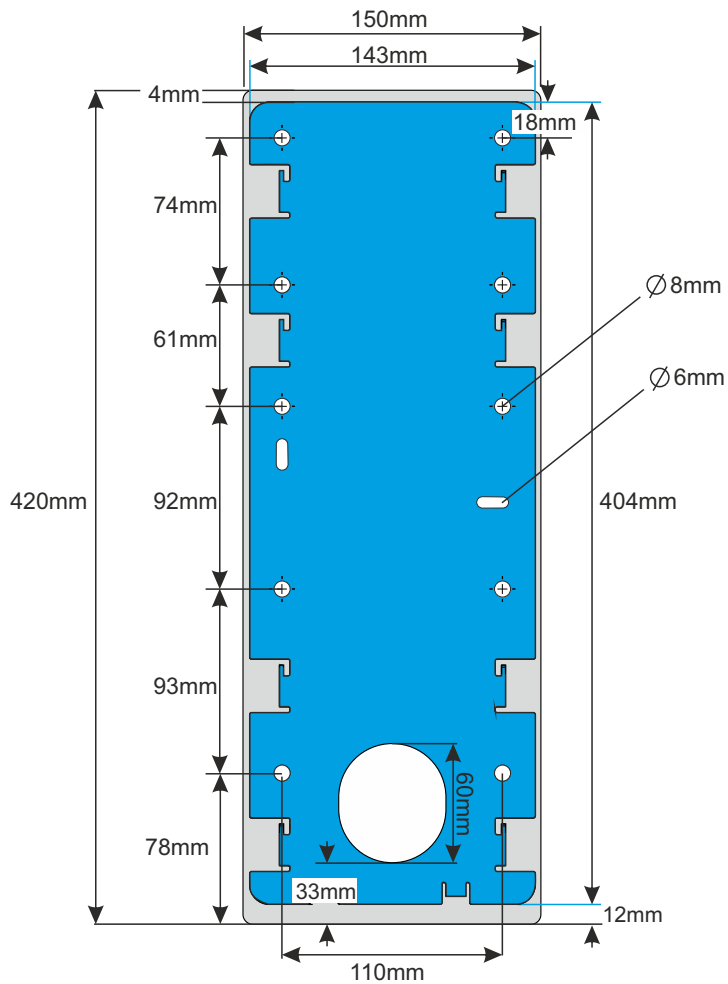

Product | Gyro 14 for BeoVision 10 40
BeoVision 10 46

Part Number: 19257013

Product | Gyro 14 for BeoVision 10 40
BeoVision 10 46

Part Number: 19257013