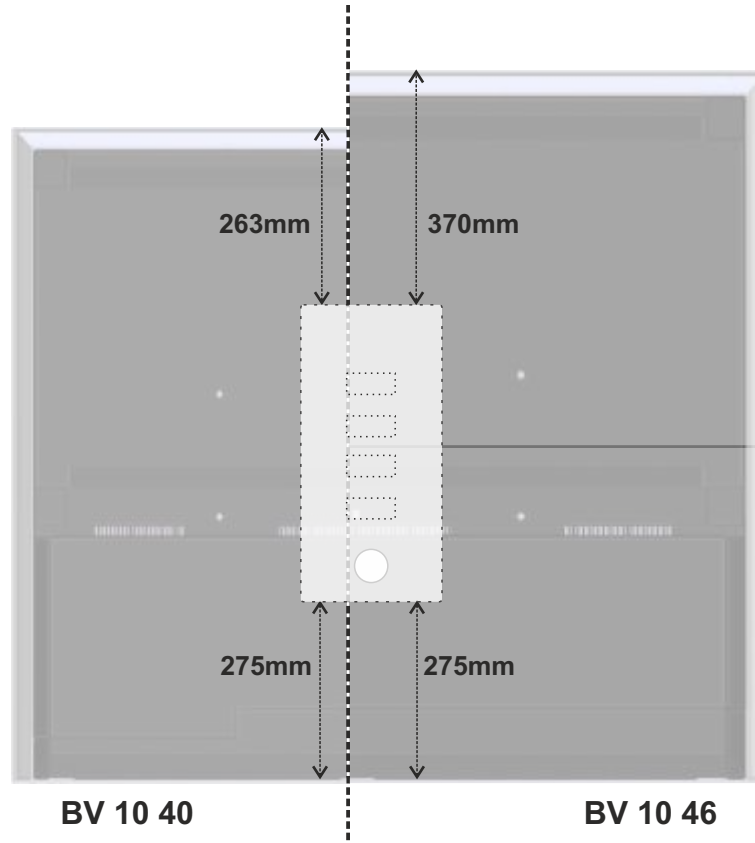

Product | Gyro 14 for BeoVision 10 40
BeoVision 10 46

Part Number: 19257013

Product | Gyro 14 for BeoVision 10 40
BeoVision 10 46

Part Number: 19257013