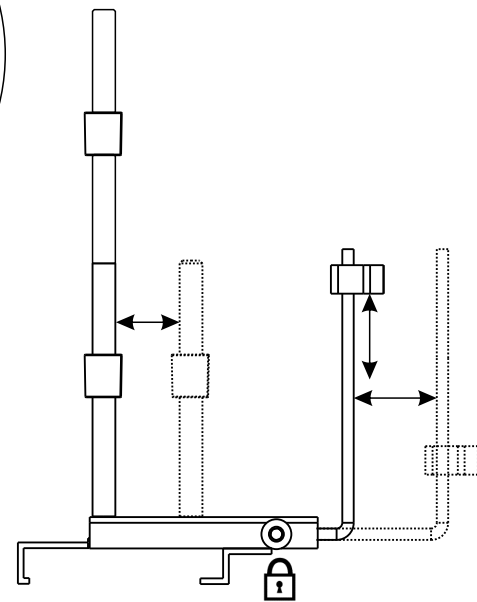

STB388

Harmony with LGOLED ZX 88" Z9 88"
Harmony with LGOLED GX 65" 77" 88"

Decoder Mounting
BeoVision Harmony

Page 1 of 2

www.STBbrackets.co.uk
+44 1522 522400

STB388

Harmony with LGOLED ZX 88" Z9 88"
Harmony with LGOLED GX 65" 77" 88"