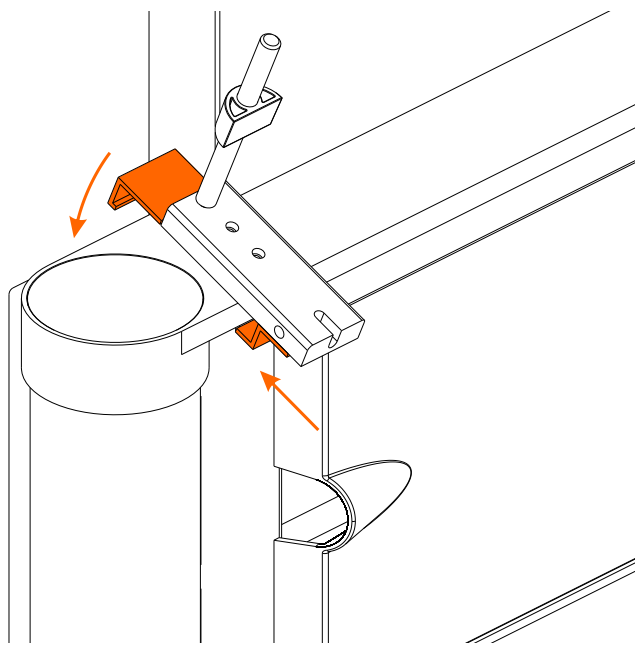

STB388

Harmony with LGOLED ZX 88" Z9 88"
Harmony with LGOLED GX 65" 77" 88"

Decoder Mounting
BeoVision Harmony

Page 1 of 2

www.STBbrackets.co.uk
+44 1522 522400

STB388

Harmony with LGOLED ZX 88" Z9 88"
Harmony with LGOLED GX 65" 77" 88"