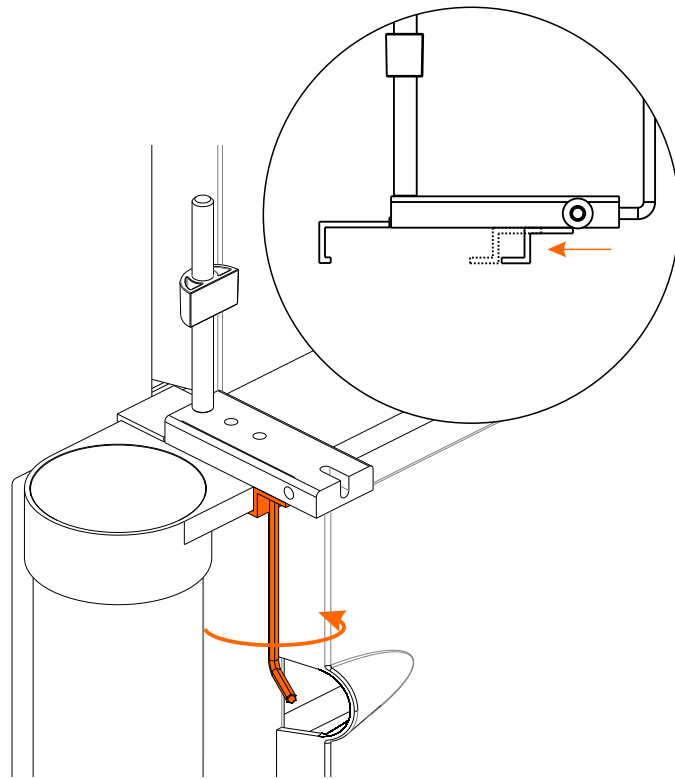

STB388

Harmony with LGOLED ZX 88" Z9 88"
Harmony with LGOLED GX 65" 77" 88"

Decoder Mounting
BeoVision Harmony

Page 1 of 2

www.STBbrackets.co.uk
+44 1522 522400

STB388

Harmony with LGOLED ZX 88" Z9 88"
Harmony with LGOLED GX 65" 77" 88"