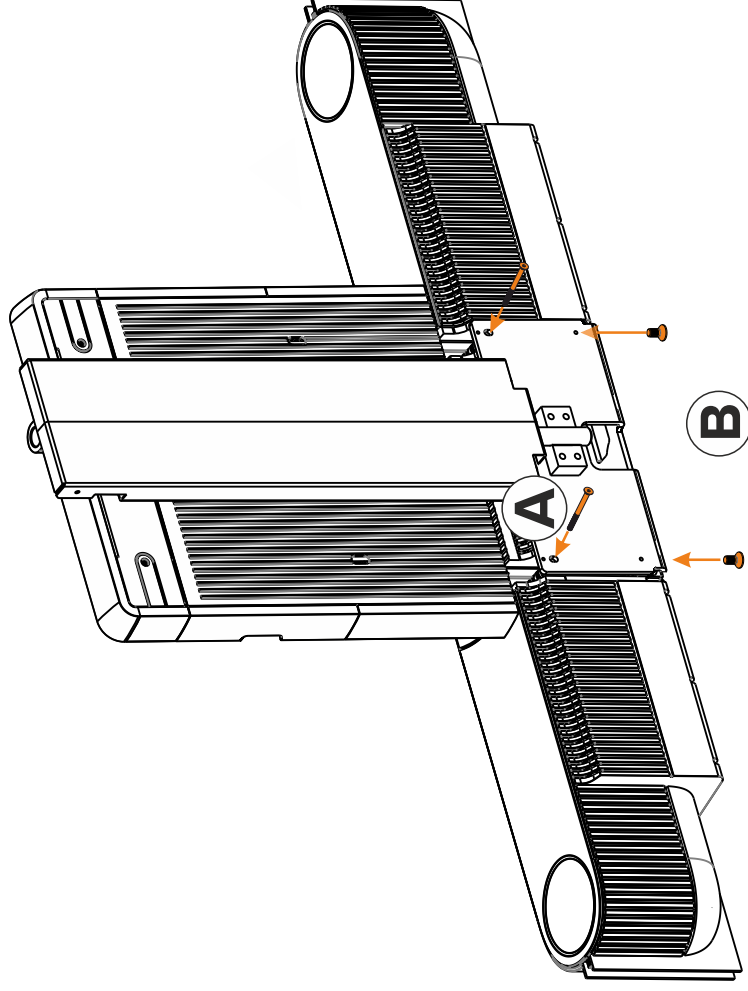

## Mount Theatre & SMI

Install 2x screw A  
2x screw B

7