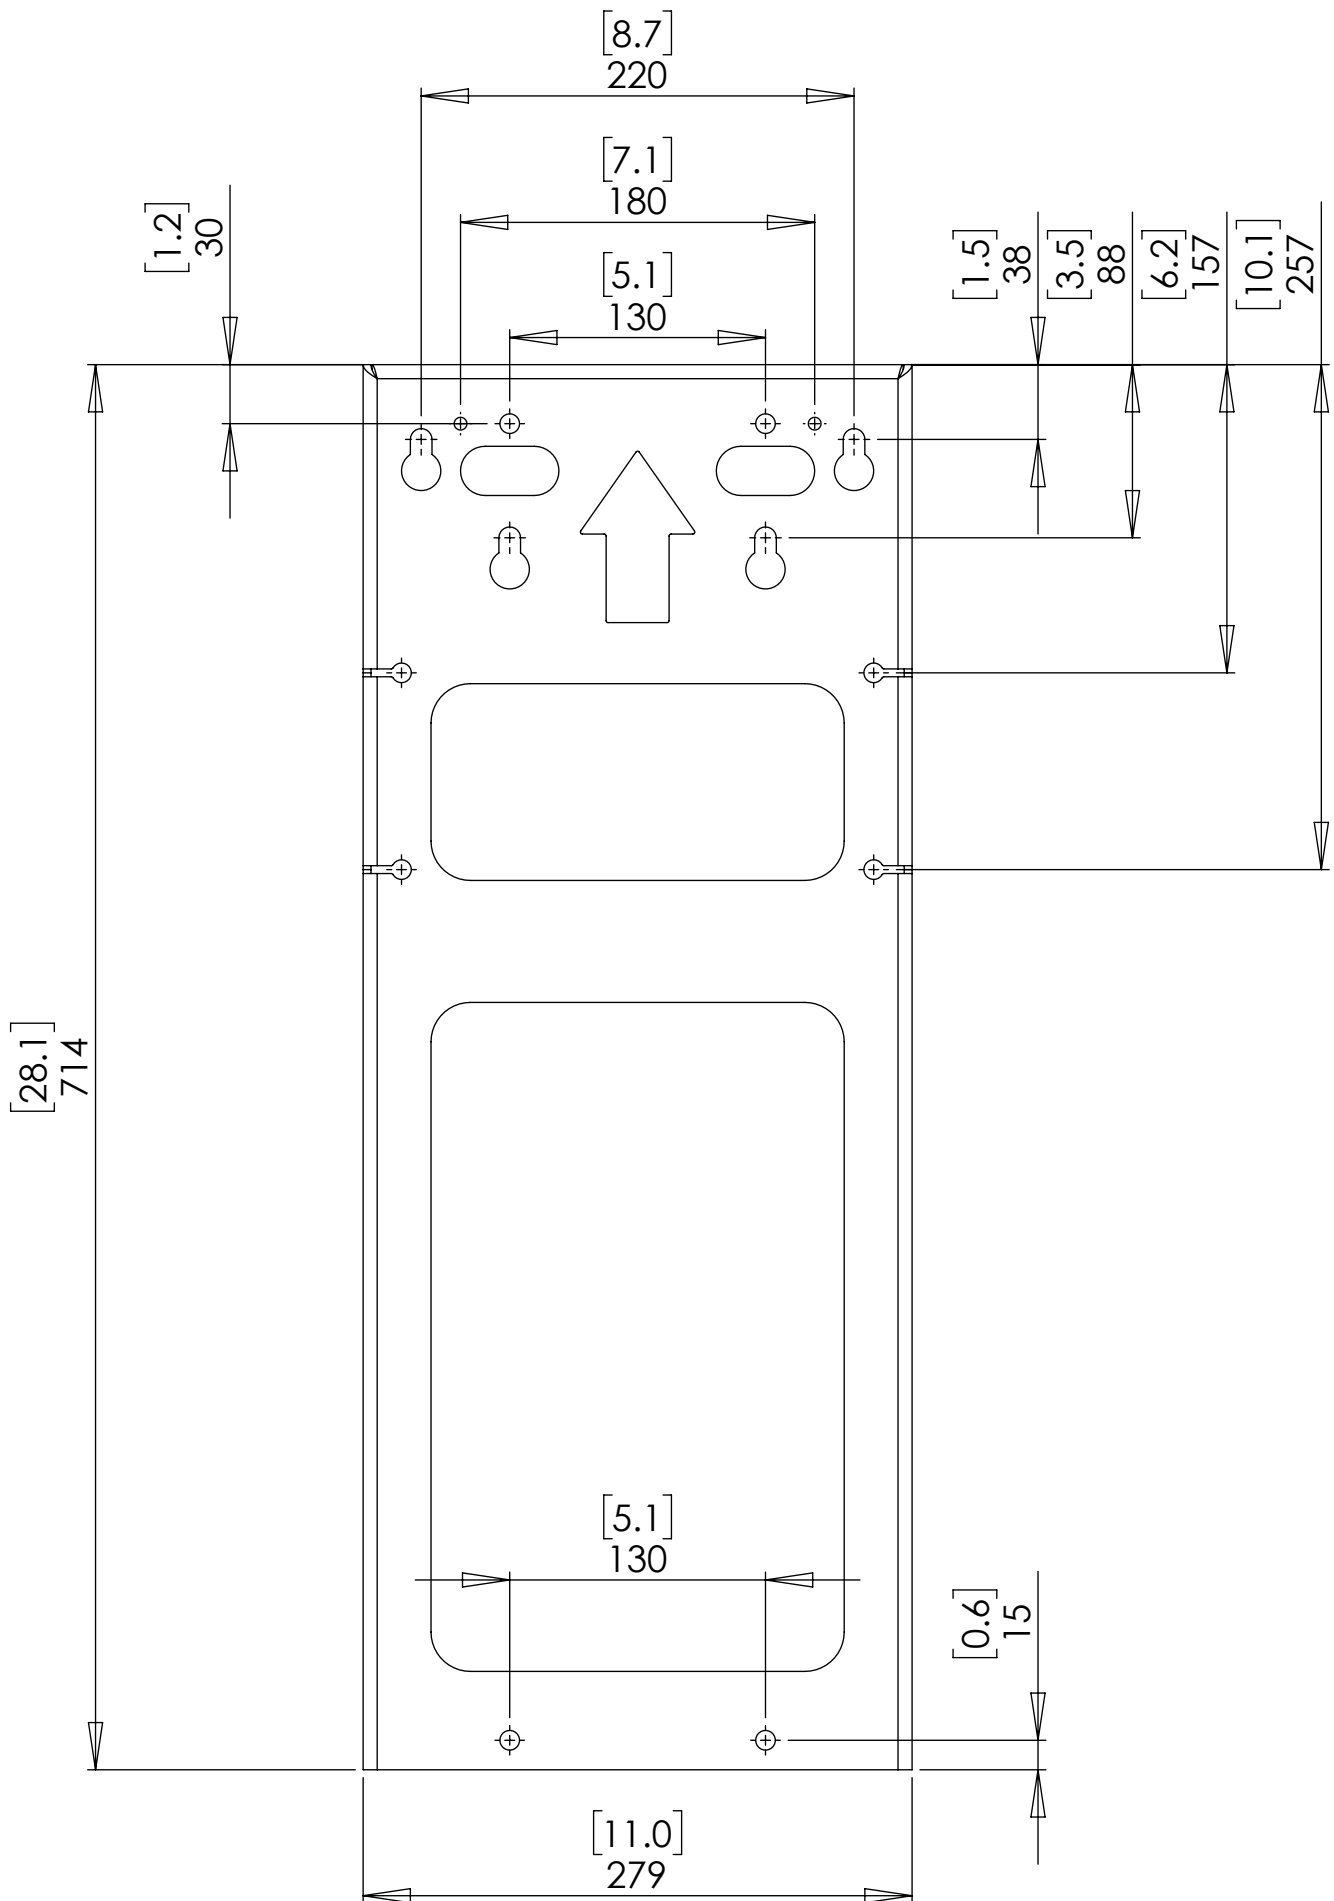

77"  
39°

83"  
36°

# Assemble TV, SMI and Beosound Theatre

SMI parts: 1310700  
1310800  
1311300

[www.STBbrackets.co.uk](http://www.STBbrackets.co.uk)  
+44 1522 522400

## Remove 2x Screw

## Mount Theatre & SMI

Install 2x screw A  
2x screw B

7