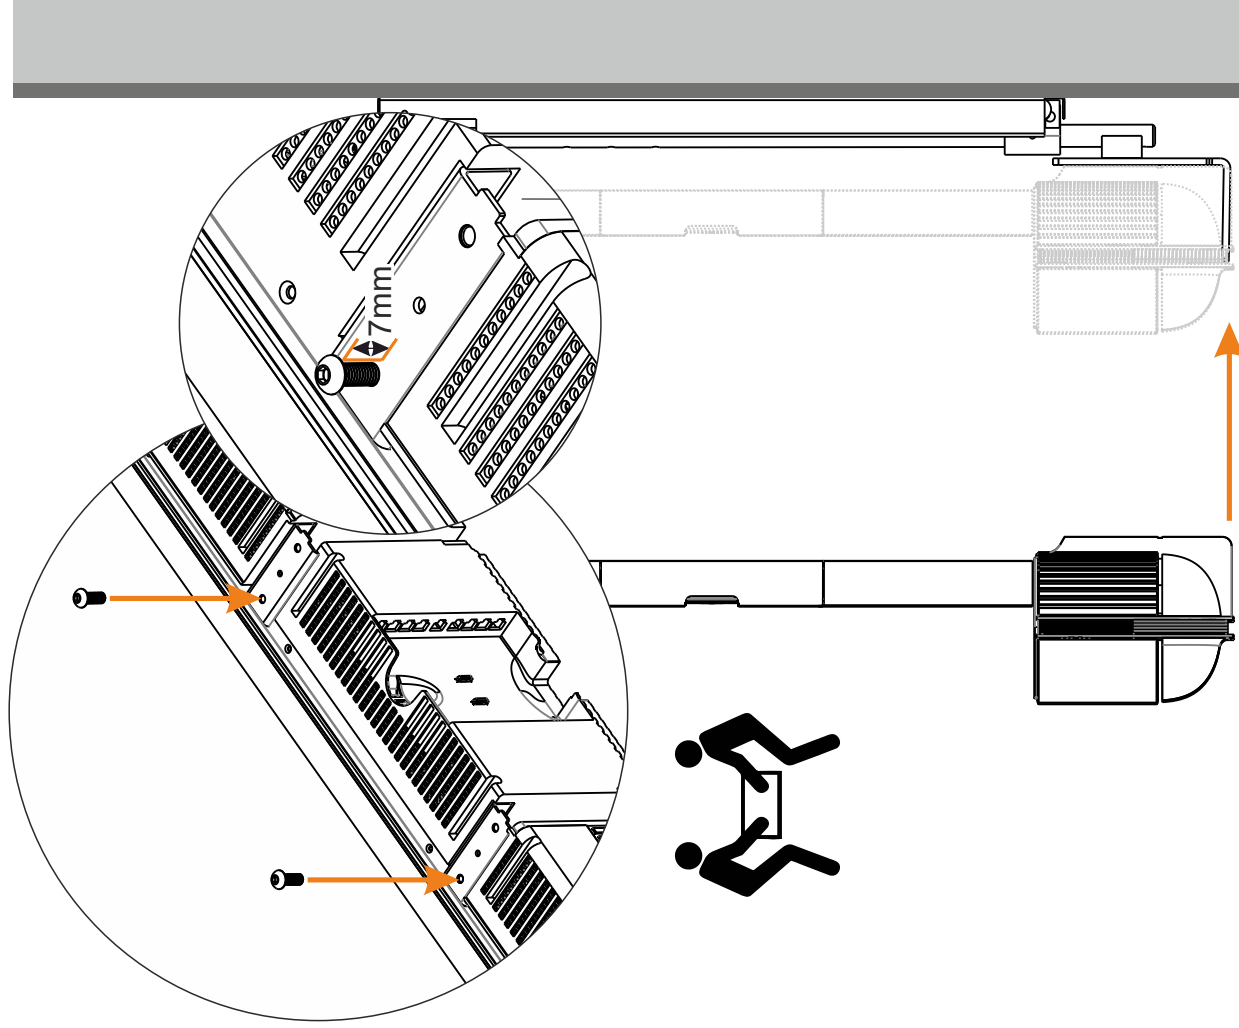

## Mount Theatre & SMI

Install 2x screw A  
2x screw B

7