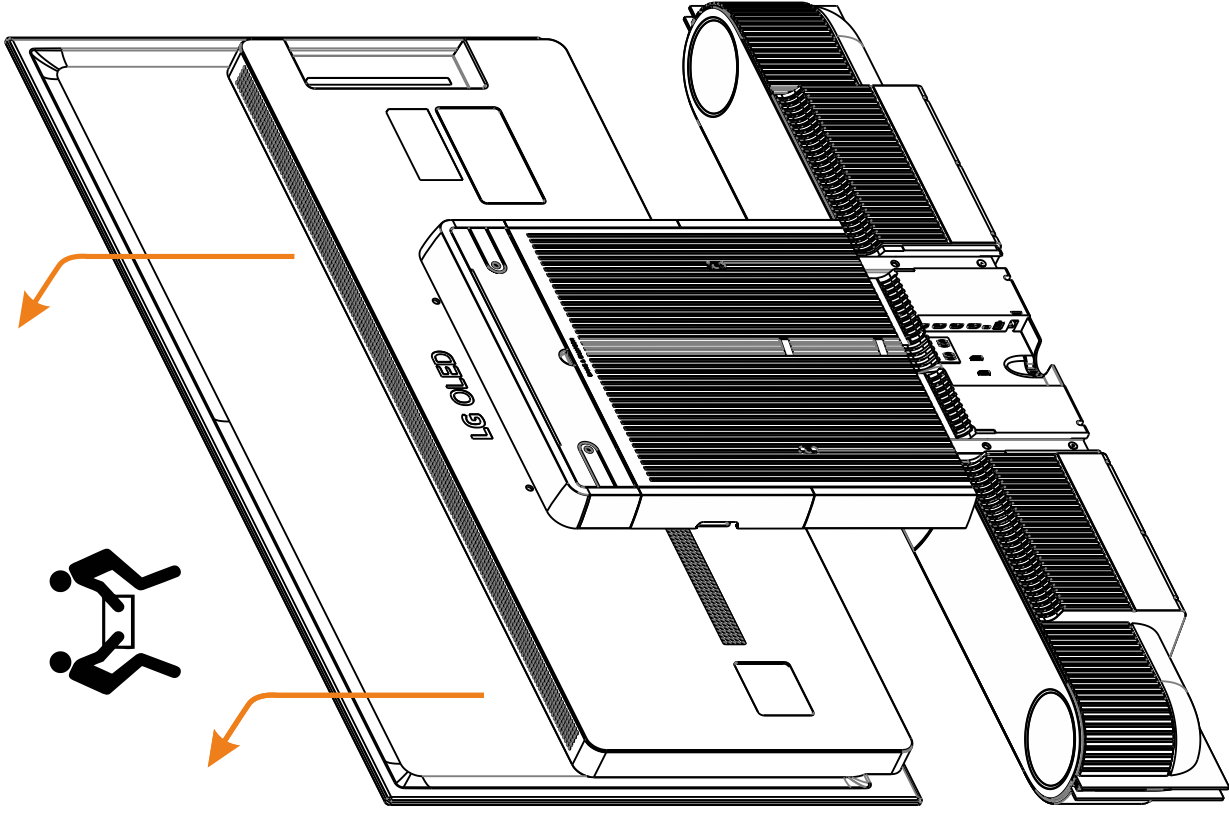

# Assemble TV, SMI and Beosound Theatre

SMI parts: 1310700  
1310800  
1311300

[www.STBbrackets.co.uk](http://www.STBbrackets.co.uk)  
+44 1522 522400

## Remove Television