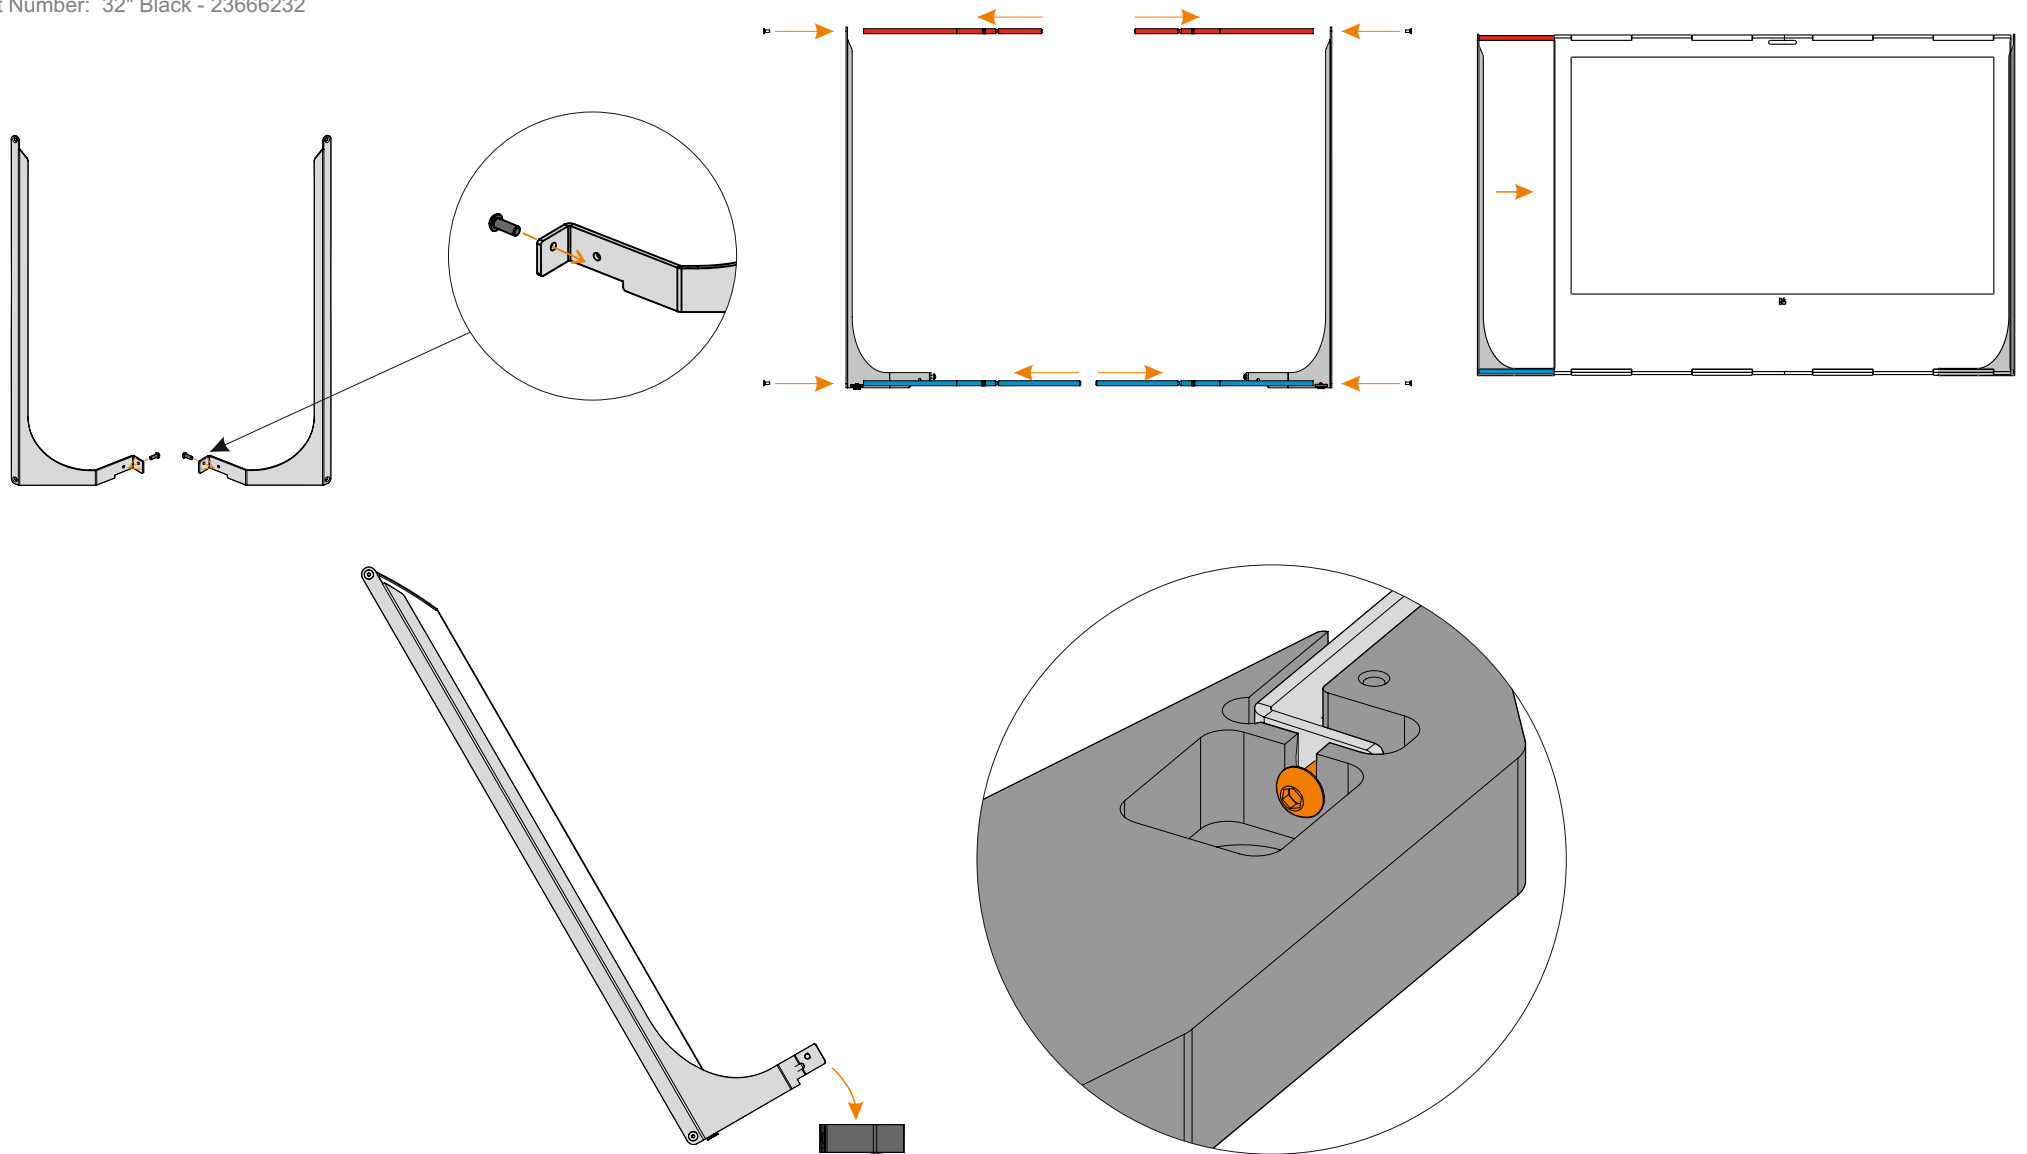

Product | BeoPlay V1 Vertical Table Stand

Part Number: 32" Black - 23666232

Product | BeoPlay V1 Vertical Table Stand

Part Number: 32" Black - 23666232