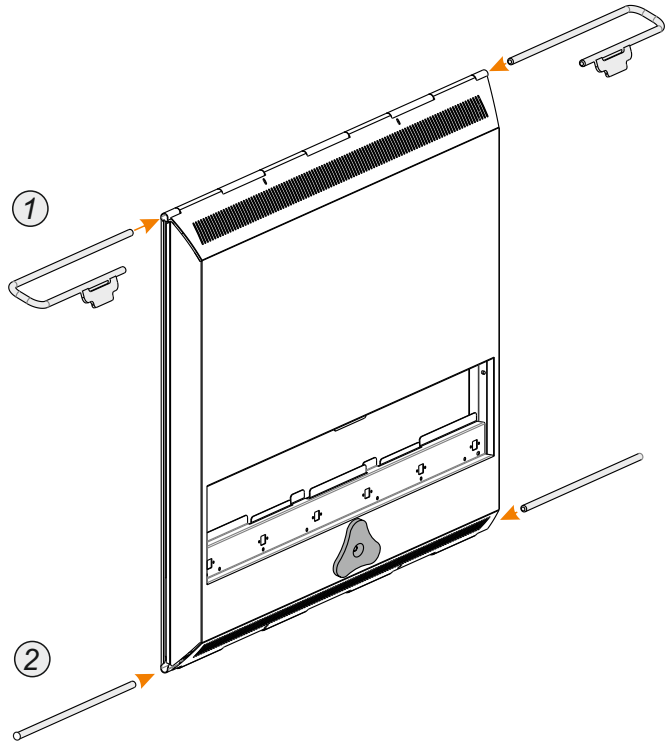

## Product | BeoPlay V1 40 Close Wall Plate

Part Number: 23196140

# Product | BeoPlay V1 40 Close Wall Plate

Part Number: 23196140