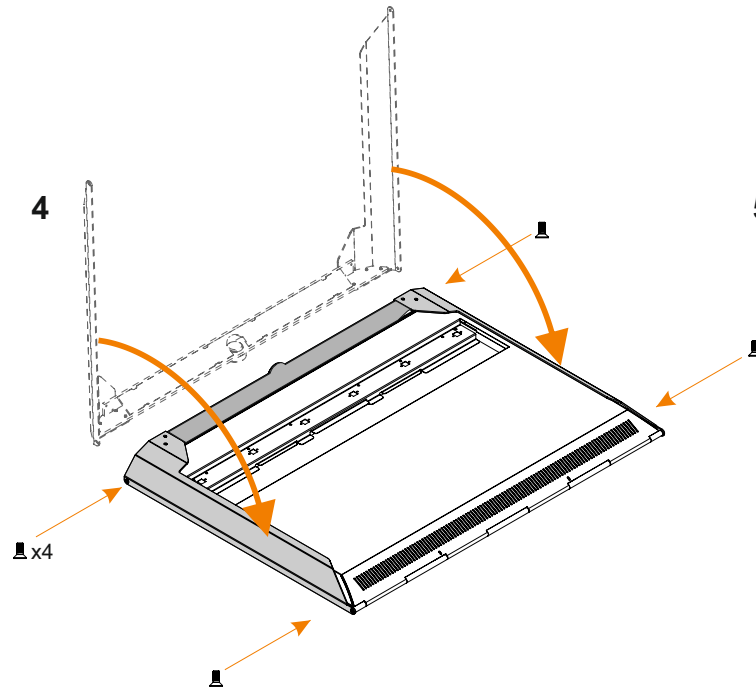

Product | BeoPlay V1 Rotating Table Stand

Part Numbers : 23660532 - Black 32" | 23630532 - White 32"
 23660540 - Black 40" | 23630540 - White 40"

Product | BeoPlay V1 Rotating Table Stand

Part Numbers : 23660532 - Black 32" | 23630532 - White 32"
 23660540 - Black 40" | 23630540 - White 40"

Product | BeoPlay V1 Rotating Table Stand

Part Numbers : 23660532 - Black 32" 23630532 - White 32"
23660540 - Black 40" 23630540 - White 40"