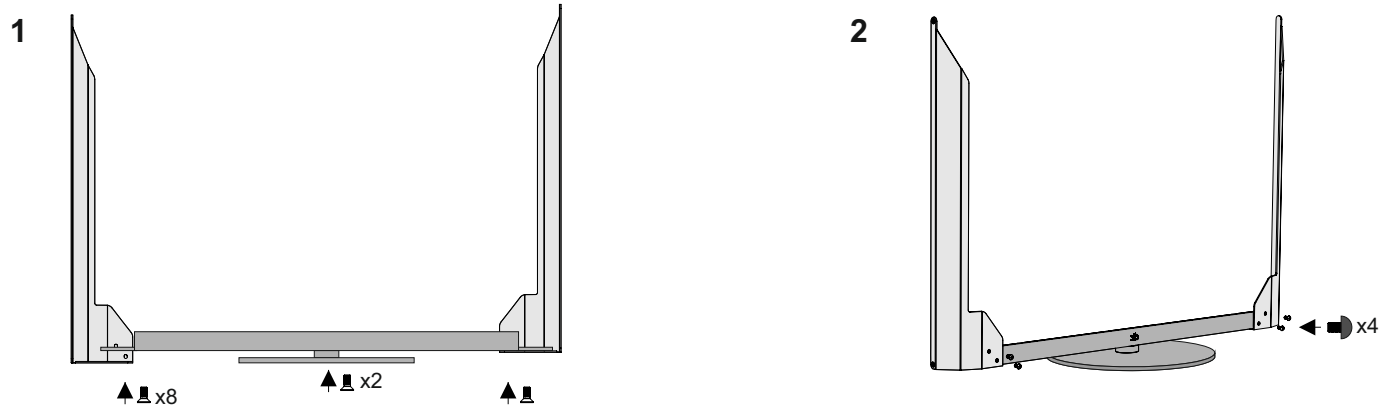

Product | BeoPlay V1 Rotating Table Stand

Part Numbers : 23660532 - Black 32" | 23630532 - White 32"
 23660540 - Black 40" | 23630540 - White 40"

Product | BeoPlay V1 Rotating Table Stand

Part Numbers : 23660532 - Black 32" | 23630532 - White 32"
 23660540 - Black 40" | 23630540 - White 40"

Product | BeoPlay V1 Rotating Table Stand

Part Numbers : 23660532 - Black 32" 23630532 - White 32"
23660540 - Black 40" 23630540 - White 40"