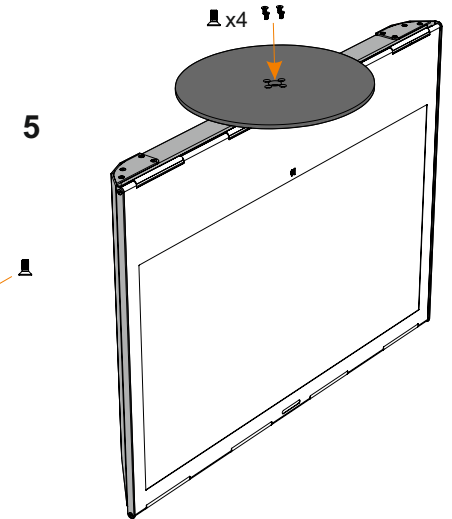

Product | BeoPlay V1 Rotating Table Stand

Part Numbers : 23660532 - Black 32" | 23630532 - White 32"
 23660540 - Black 40" | 23630540 - White 40"

Product | BeoPlay V1 Rotating Table Stand

Part Numbers : 23660532 - Black 32" | 23630532 - White 32"
 23660540 - Black 40" | 23630540 - White 40"

Product | BeoPlay V1 Rotating Table Stand

Part Numbers : 23660532 - Black 32" 23630532 - White 32"
23660540 - Black 40" 23630540 - White 40"