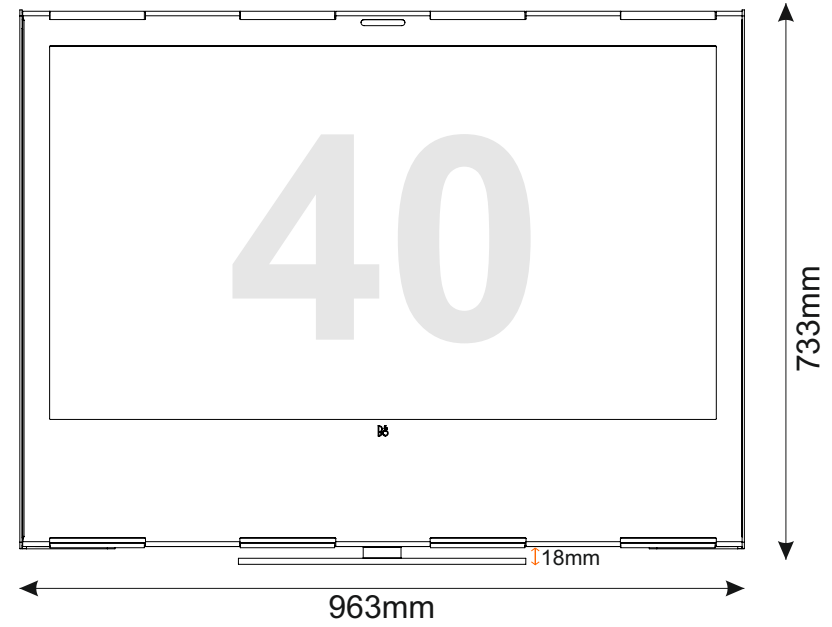

Product | BeoPlay V1 Rotating Table Stand

Part Numbers : 23660532 - Black 32" | 23630532 - White 32"
 23660540 - Black 40" | 23630540 - White 40"

Product | BeoPlay V1 Rotating Table Stand

Part Numbers : 23660532 - Black 32" | 23630532 - White 32"
 23660540 - Black 40" | 23630540 - White 40"

Product | BeoPlay V1 Rotating Table Stand

Part Numbers : 23660532 - Black 32" 23630532 - White 32"
23660540 - Black 40" 23630540 - White 40"