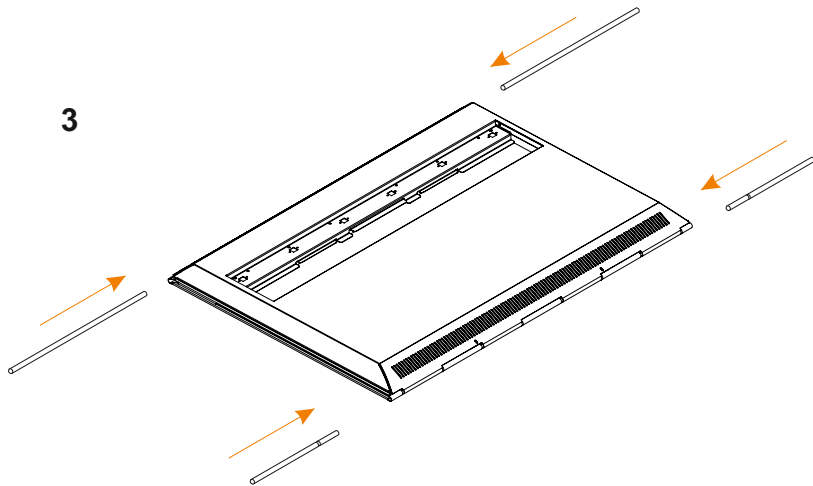

Product | BeoPlay V1 Rotating Table Stand

Part Numbers : 23660532 - Black 32" | 23630532 - White 32"
 23660540 - Black 40" | 23630540 - White 40"

Product | BeoPlay V1 Rotating Table Stand

Part Numbers : 23660532 - Black 32" | 23630532 - White 32"
 23660540 - Black 40" | 23630540 - White 40"

Product | BeoPlay V1 Rotating Table Stand

Part Numbers : 23660532 - Black 32" 23630532 - White 32"
23660540 - Black 40" 23630540 - White 40"