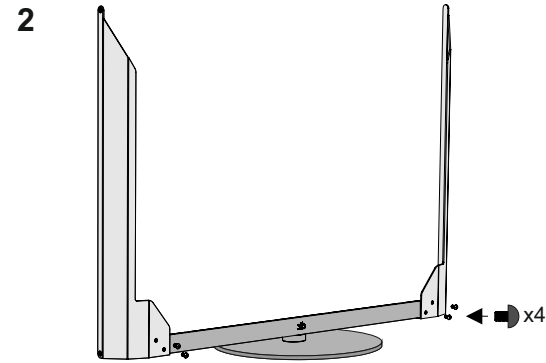

Product | BeoPlay V1 Rotating Table Stand

Part Numbers : 23660532 - Black 32" | 23630532 - White 32"
 23660540 - Black 40" | 23630540 - White 40"

Product | BeoPlay V1 Rotating Table Stand

Part Numbers : 23660532 - Black 32" | 23630532 - White 32"
 23660540 - Black 40" | 23630540 - White 40"

Product | BeoPlay V1 Rotating Table Stand

Part Numbers : 23660532 - Black 32" 23630532 - White 32"
23660540 - Black 40" 23630540 - White 40"