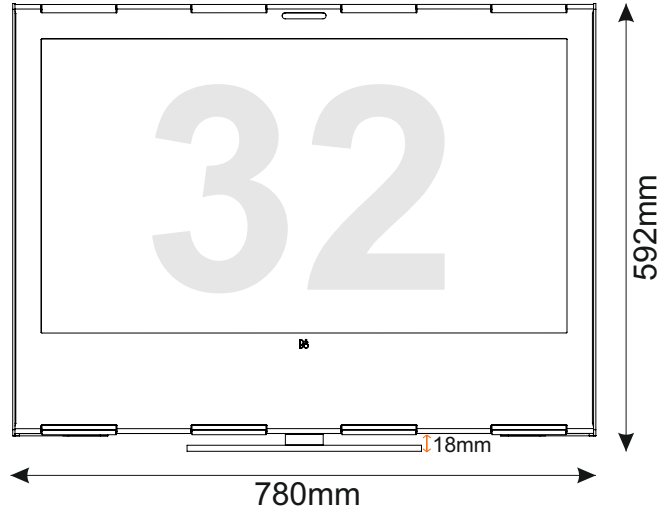

Product | BeoPlay V1 Rotating Table Stand

Part Numbers : 23660532 - Black 32" | 23630532 - White 32"
 23660540 - Black 40" | 23630540 - White 40"

Product | BeoPlay V1 Rotating Table Stand

Part Numbers : 23660532 - Black 32" | 23630532 - White 32"
 23660540 - Black 40" | 23630540 - White 40"

Product | BeoPlay V1 Rotating Table Stand

Part Numbers : 23660532 - Black 32" 23630532 - White 32"
23660540 - Black 40" 23630540 - White 40"