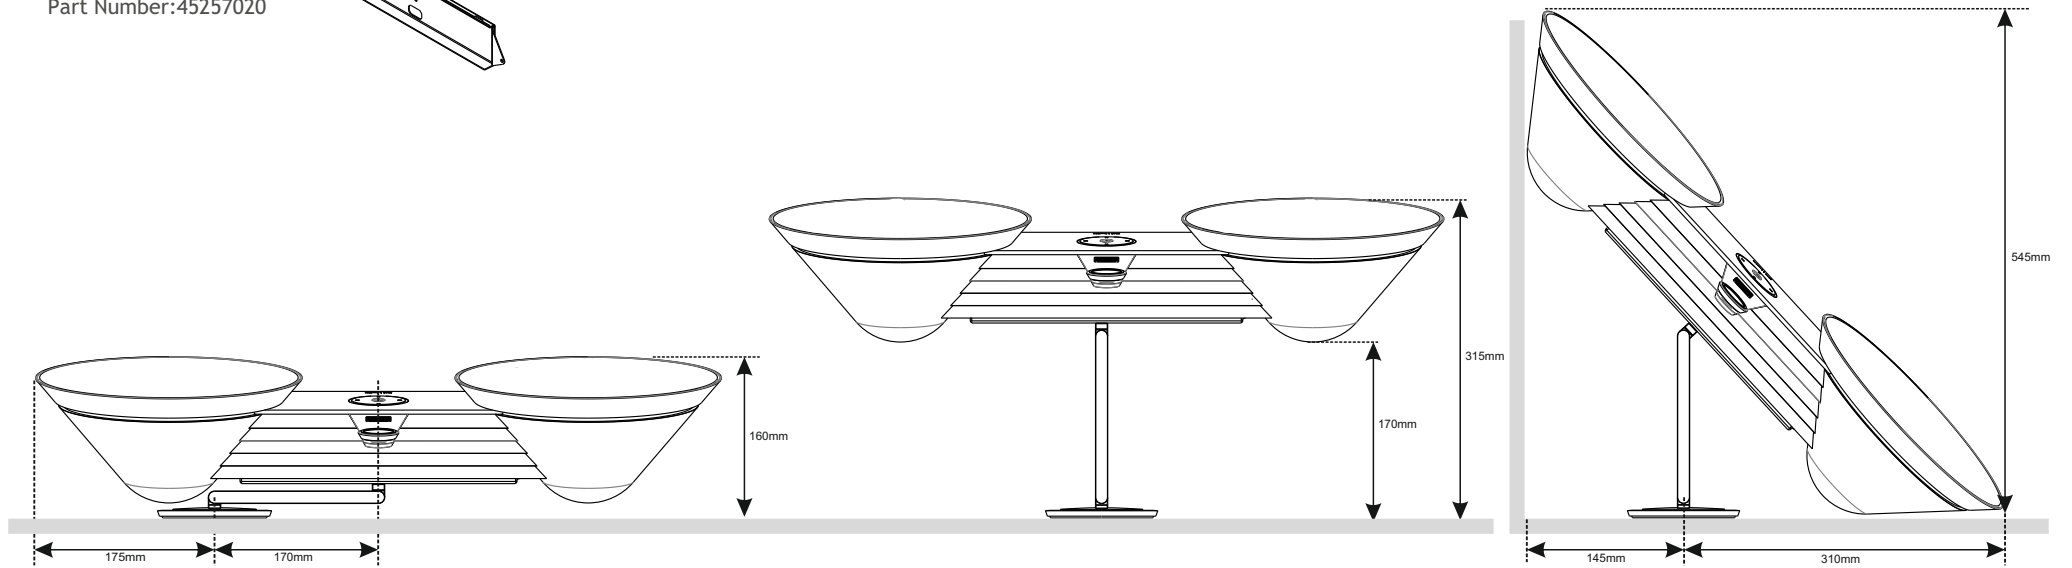

Product | Corner Wall Mount

BeoSound 8
Part Number: 45257010

BeoPlay A8
Part Number: 45257020

Product | Corner Wall Mount

BeoSound 8
 Part Number: 45257010

BeoPlay A8
 Part Number: 45257020