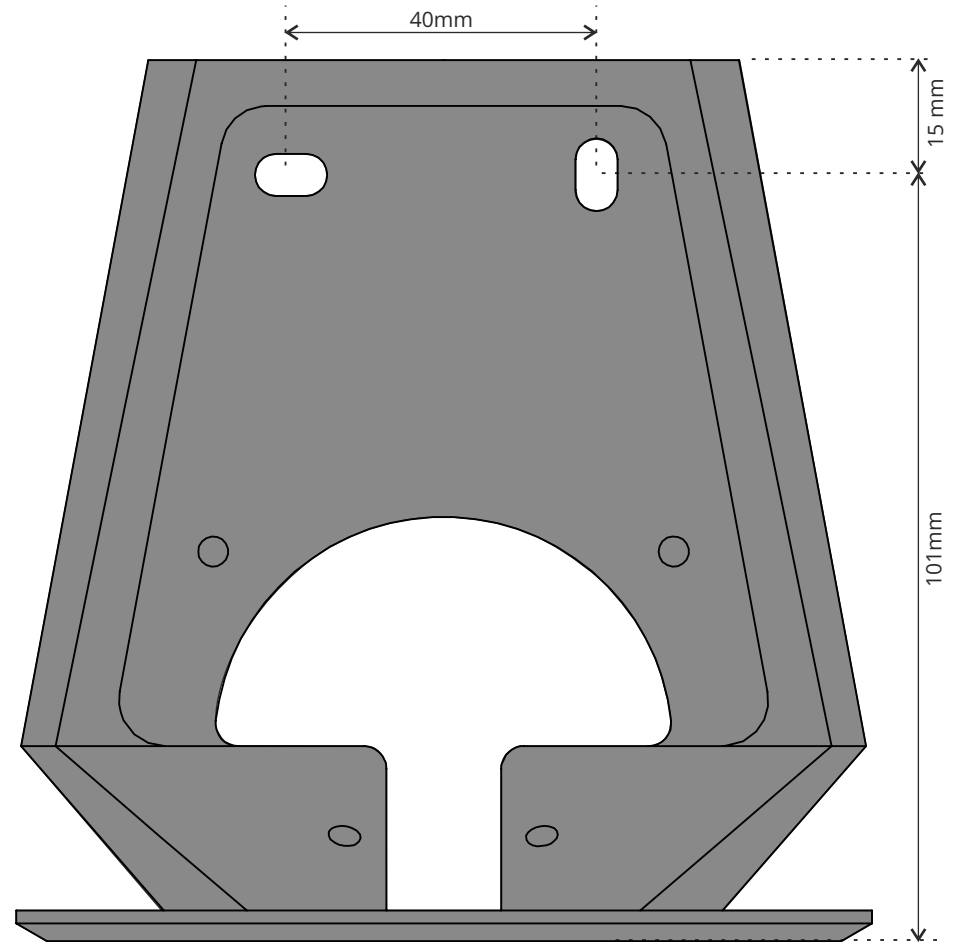

BeoSound 2 | 41162016