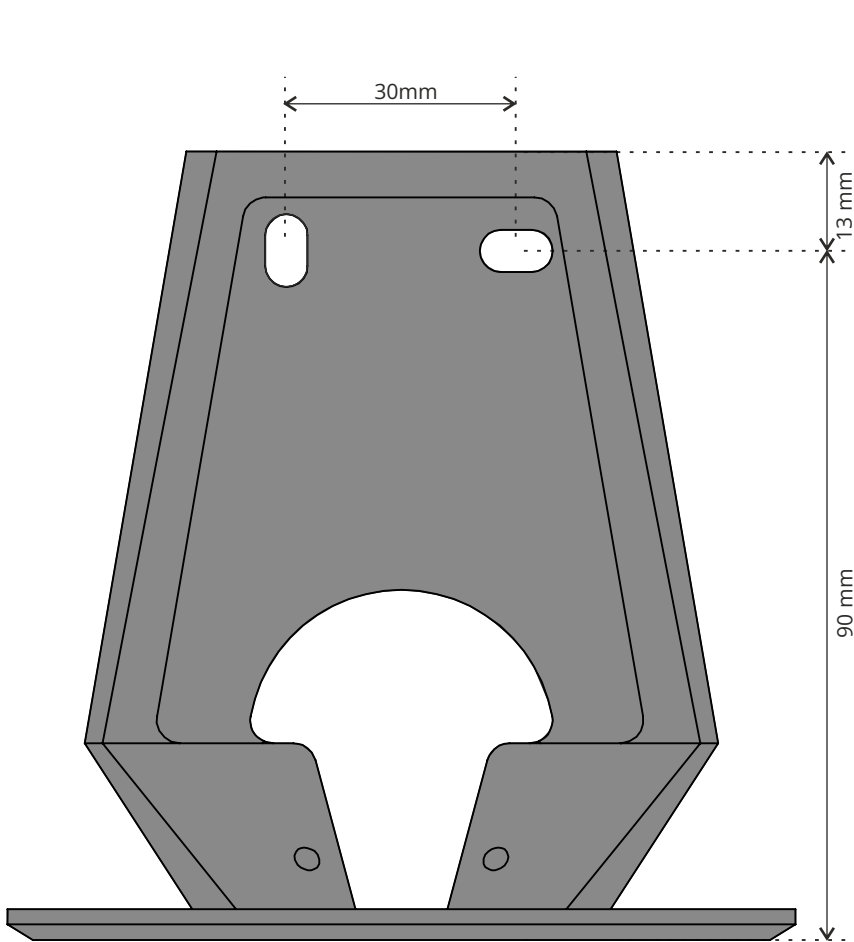

Product | BeoSound 1 / 2 Wall Brackets

Part Number: BeoSound 1 | 41162017
BeoSound 2 | 41162016

BeoSound 1 | 41162017

BeoSound 2 | 41162016

Product | **BeoSound 1 / 2 Wall Brackets**

Part Number: BeoSound 1 | 41162017
BeoSound 2 | 41662016