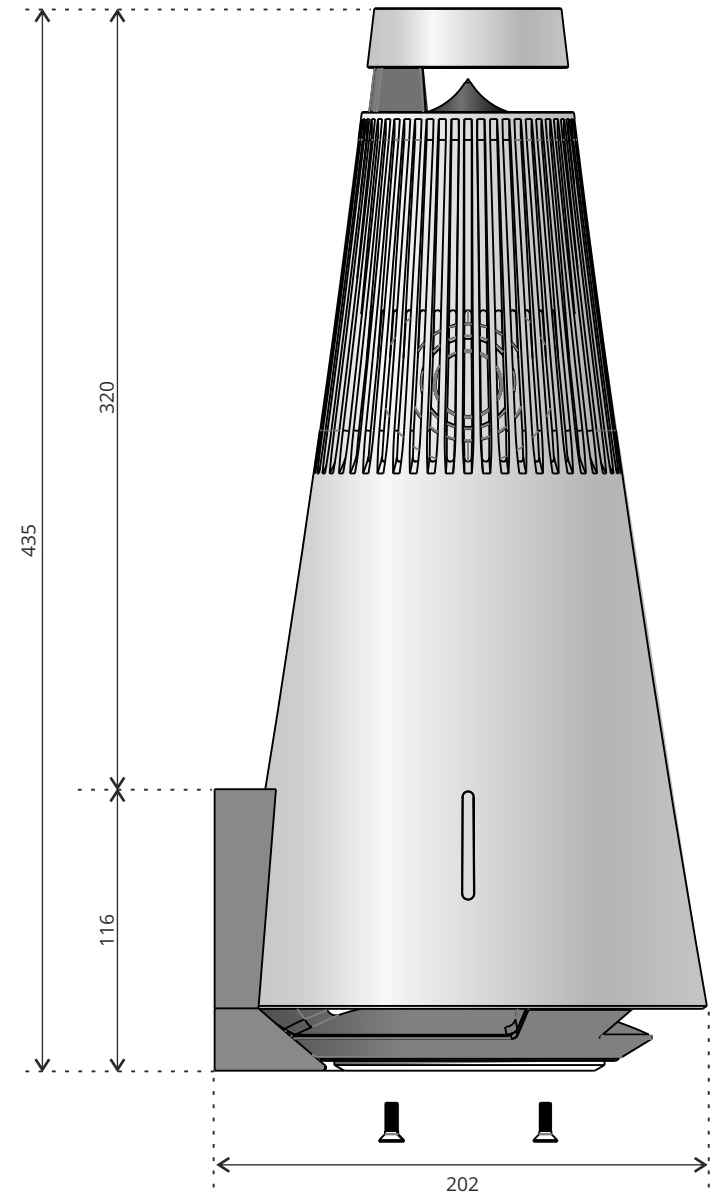

Product | BeoSound 1 / 2 Wall Brackets

Part Number: BeoSound 1 | 41162017
BeoSound 2 | 41162016

BeoSound 1 | 41162017

BeoSound 2 | 41162016

Product | **BeoSound 1 / 2 Wall Brackets**

Part Number: BeoSound 1 | 41162017
BeoSound 2 | 41662016