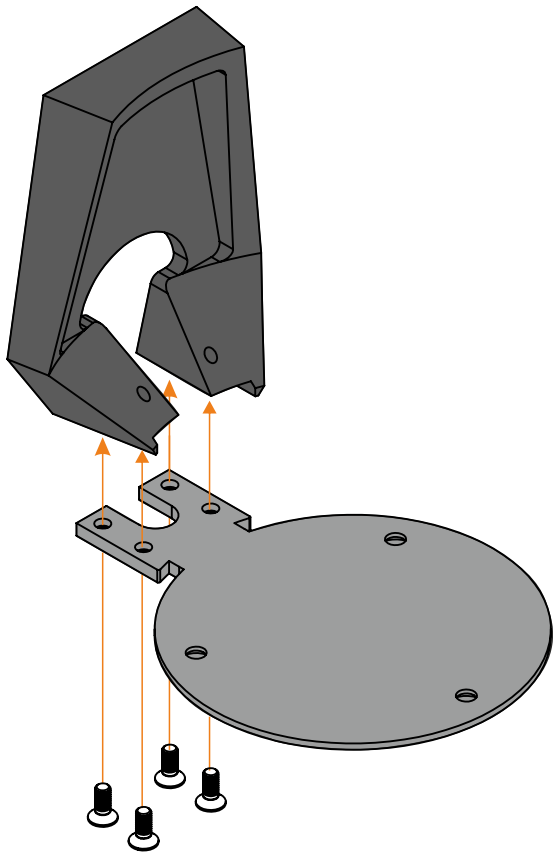

Product | BeoSound 1 / 2 Wall Brackets

Part Number: BeoSound 1 | 41162017
BeoSound 2 | 41162016

BeoSound 1 | 41162017

BeoSound 2 | 41162016

Product | **BeoSound 1 / 2 Wall Brackets**

Part Number: BeoSound 1 | 41162017
BeoSound 2 | 41662016