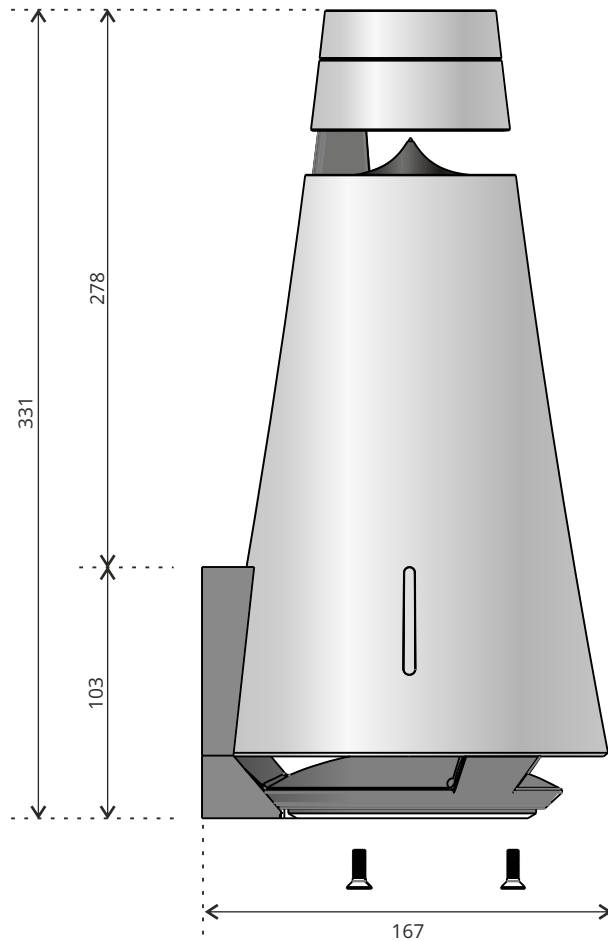

Product | BeoSound 1 / 2 Wall Brackets

Part Number: BeoSound 1 | 41162017
BeoSound 2 | 41162016

BeoSound 1 | 41162017

BeoSound 2 | 41162016

Product | **BeoSound 1 / 2 Wall Brackets**

Part Number: BeoSound 1 | 41162017
BeoSound 2 | 41662016