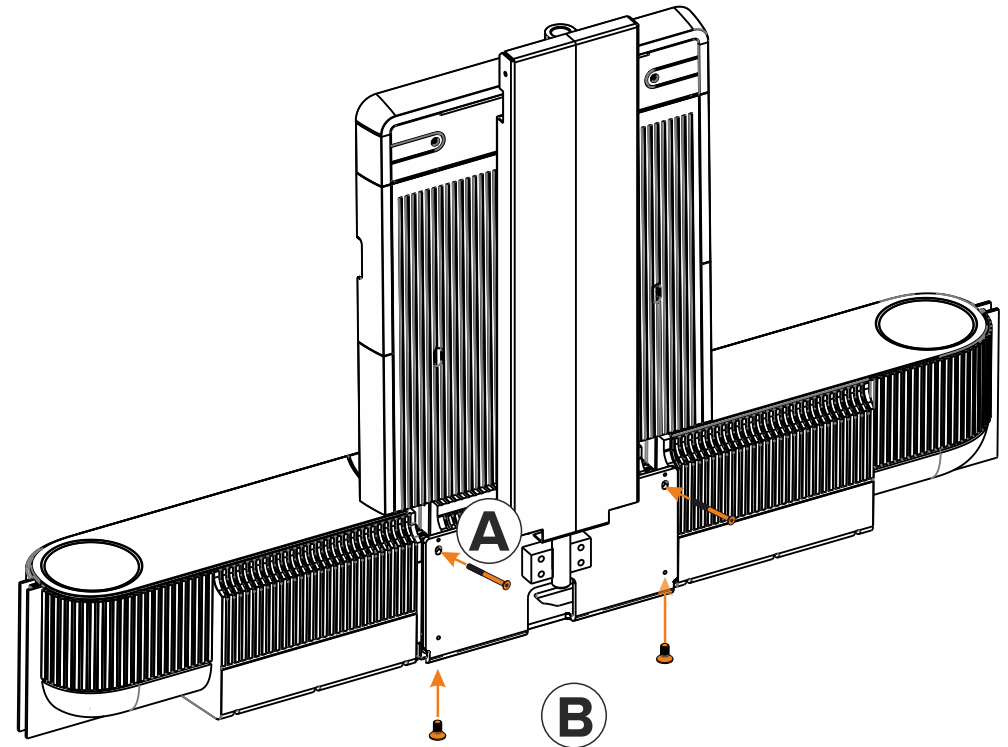

Dimensions

Cabling

Assemble TV, SMI and Beosound Theatre

Remove Television

Remove 2x Screw

5

Select & install Spacers

Mount Theatre & SMI

Install 2x screw A 2x screw B

Attach Screen