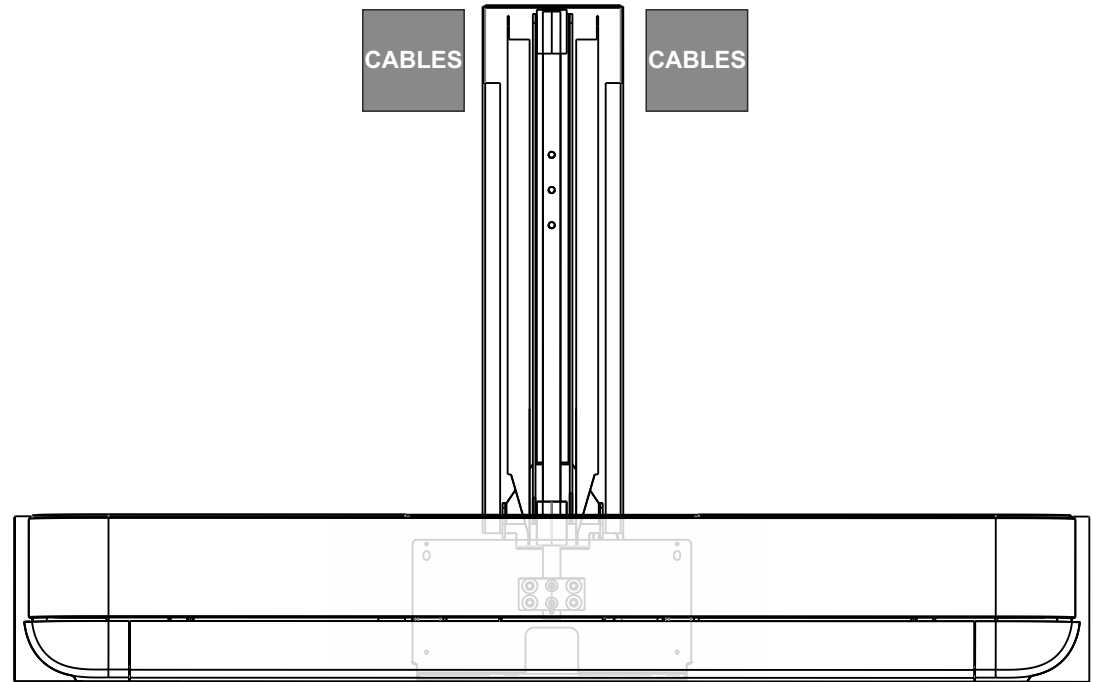

Dimensions

Cabling

Assemble TV, SMI and Beosound Theatre

Remove Television

Remove 2x Screw

5

Select & install Spacers

Mount Theatre & SMI

Install 2x screw A 2x screw B

Attach Screen