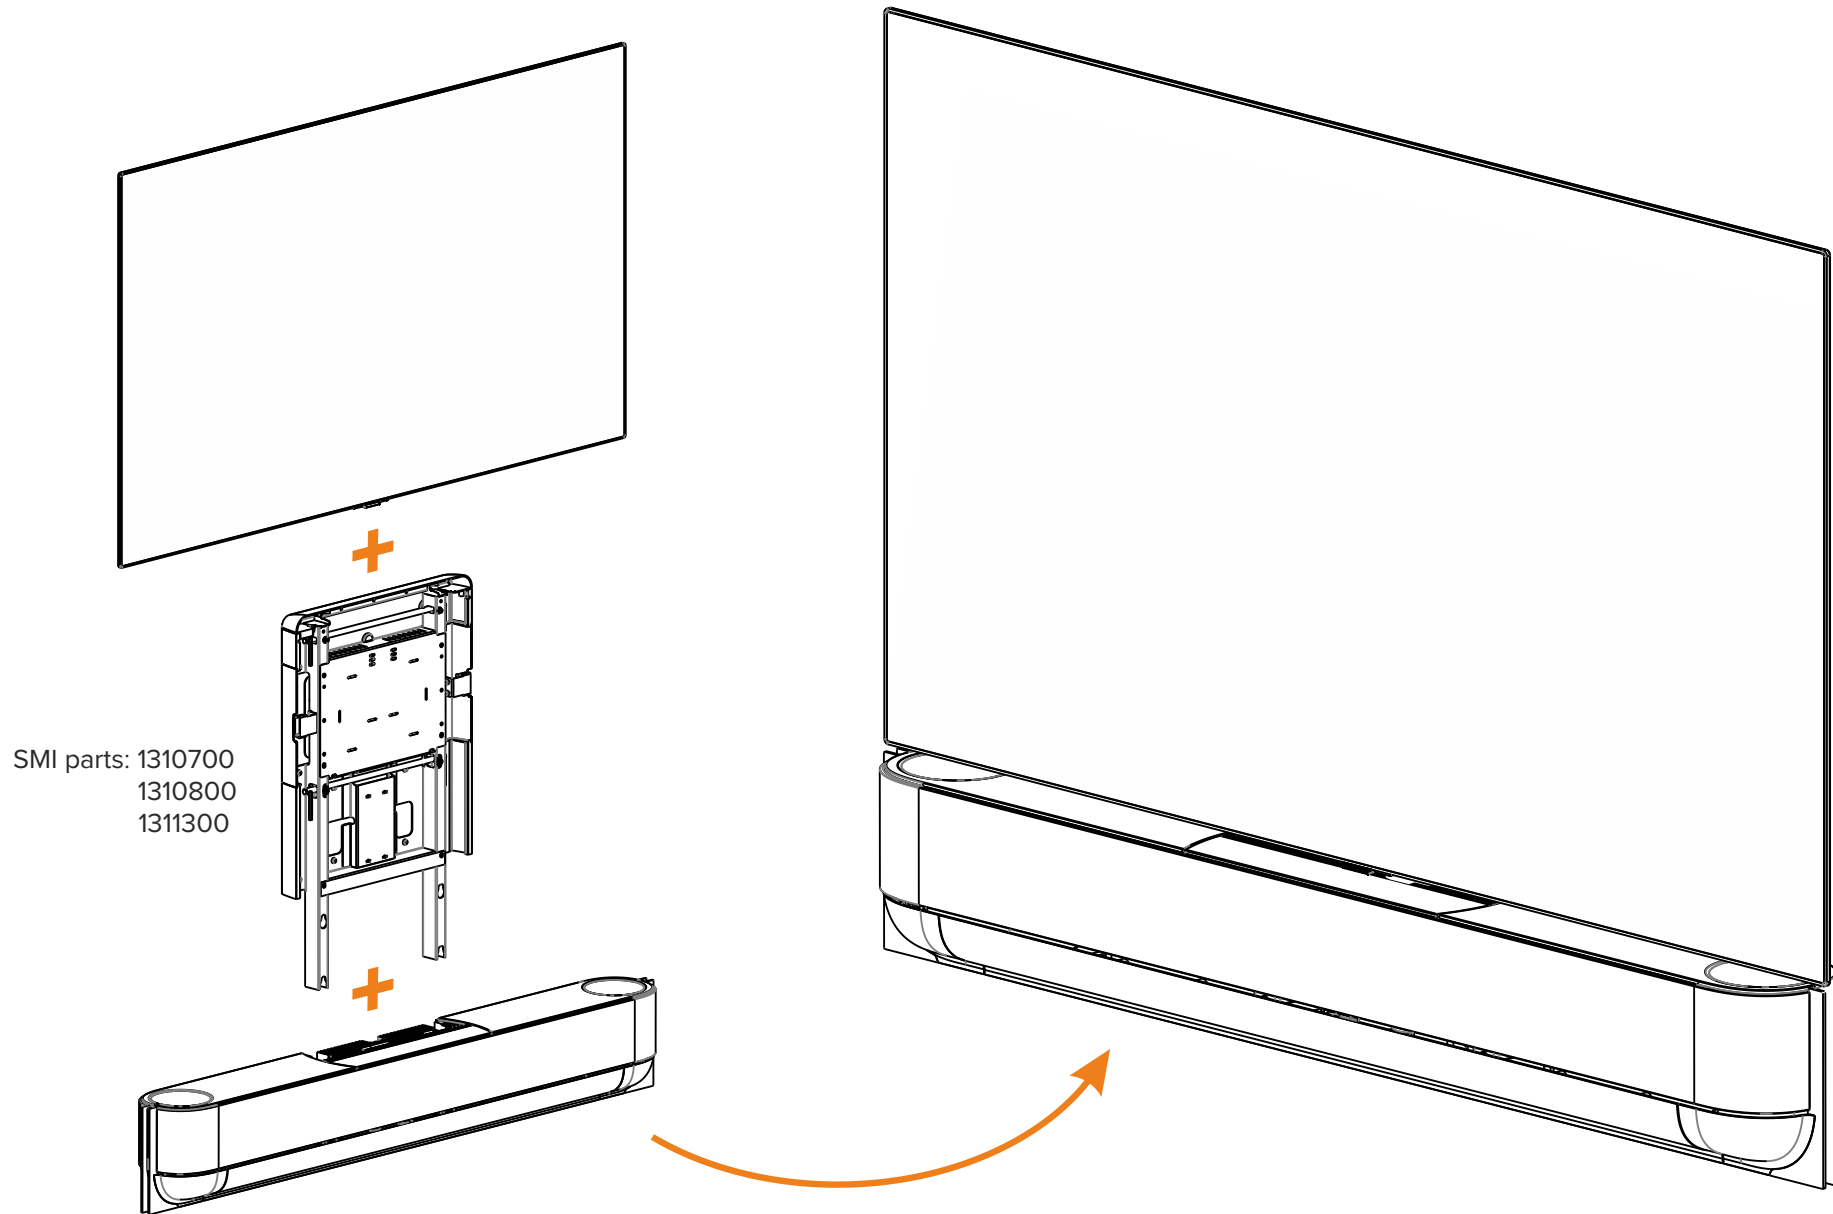

Dimensions

Cabling

Assemble TV, SMI and Beosound Theatre

Remove Television

Remove 2x Screw

5

Select & install Spacers

Mount Theatre & SMI

Install 2x screw A 2x screw B

Attach Screen