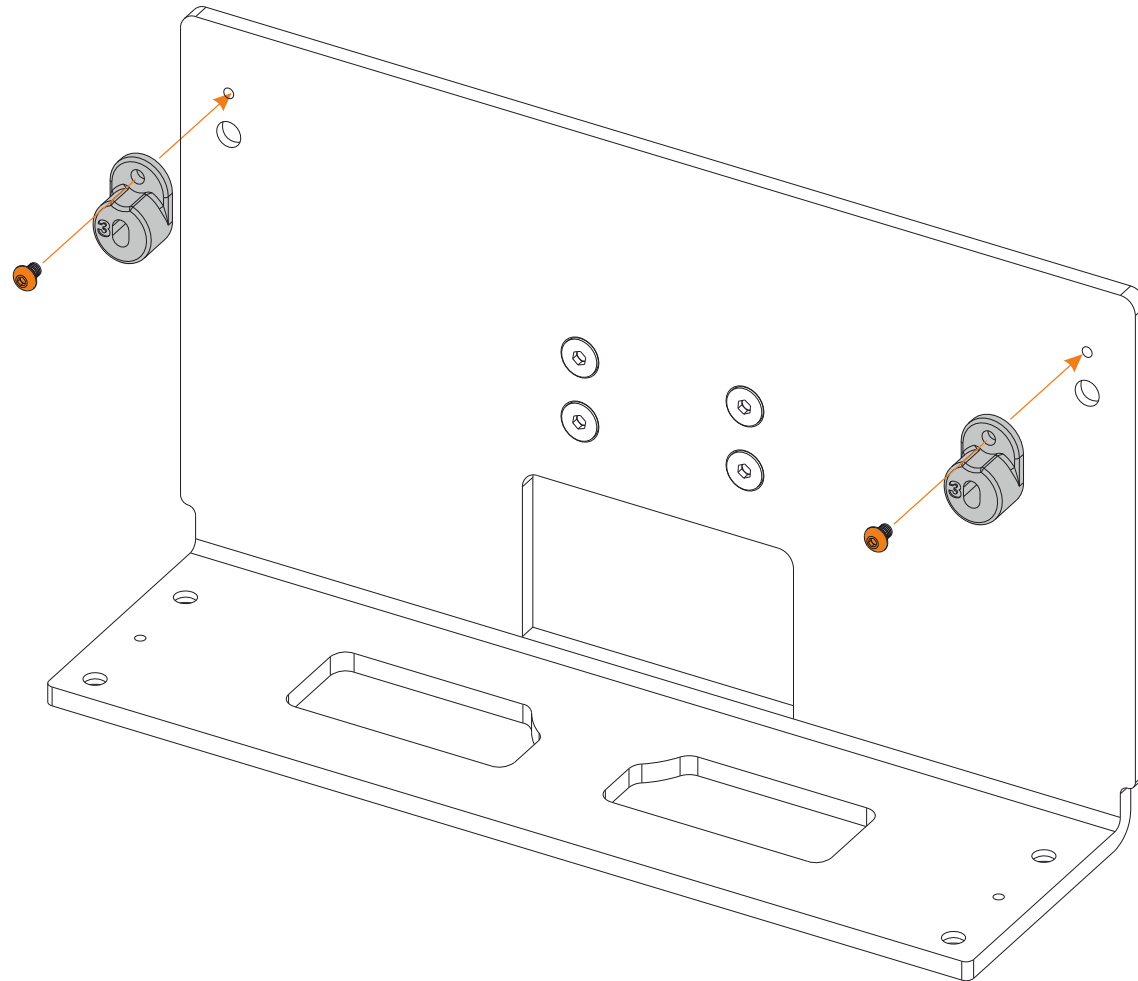

Dimensions

Cabling

Assemble TV, SMI and Beosound Theatre

Remove Television

Remove 2x Screw

5

Select & install Spacers

Mount Theatre & SMI

Install 2x screw A 2x screw B

Attach Screen