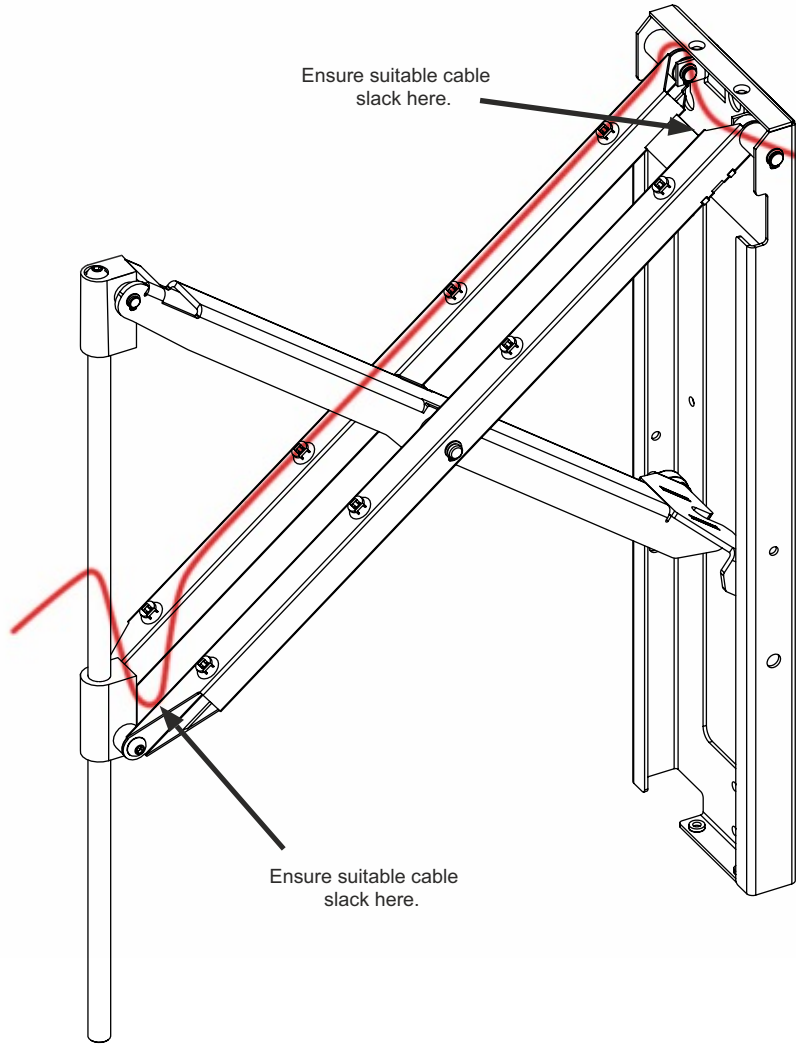

Dimensions

Cabling

Assemble TV, SMI and Beosound Theatre

Remove Television

Remove 2x Screw

5

Select & install Spacers

Mount Theatre & SMI

Install 2x screw A 2x screw B

Attach Screen