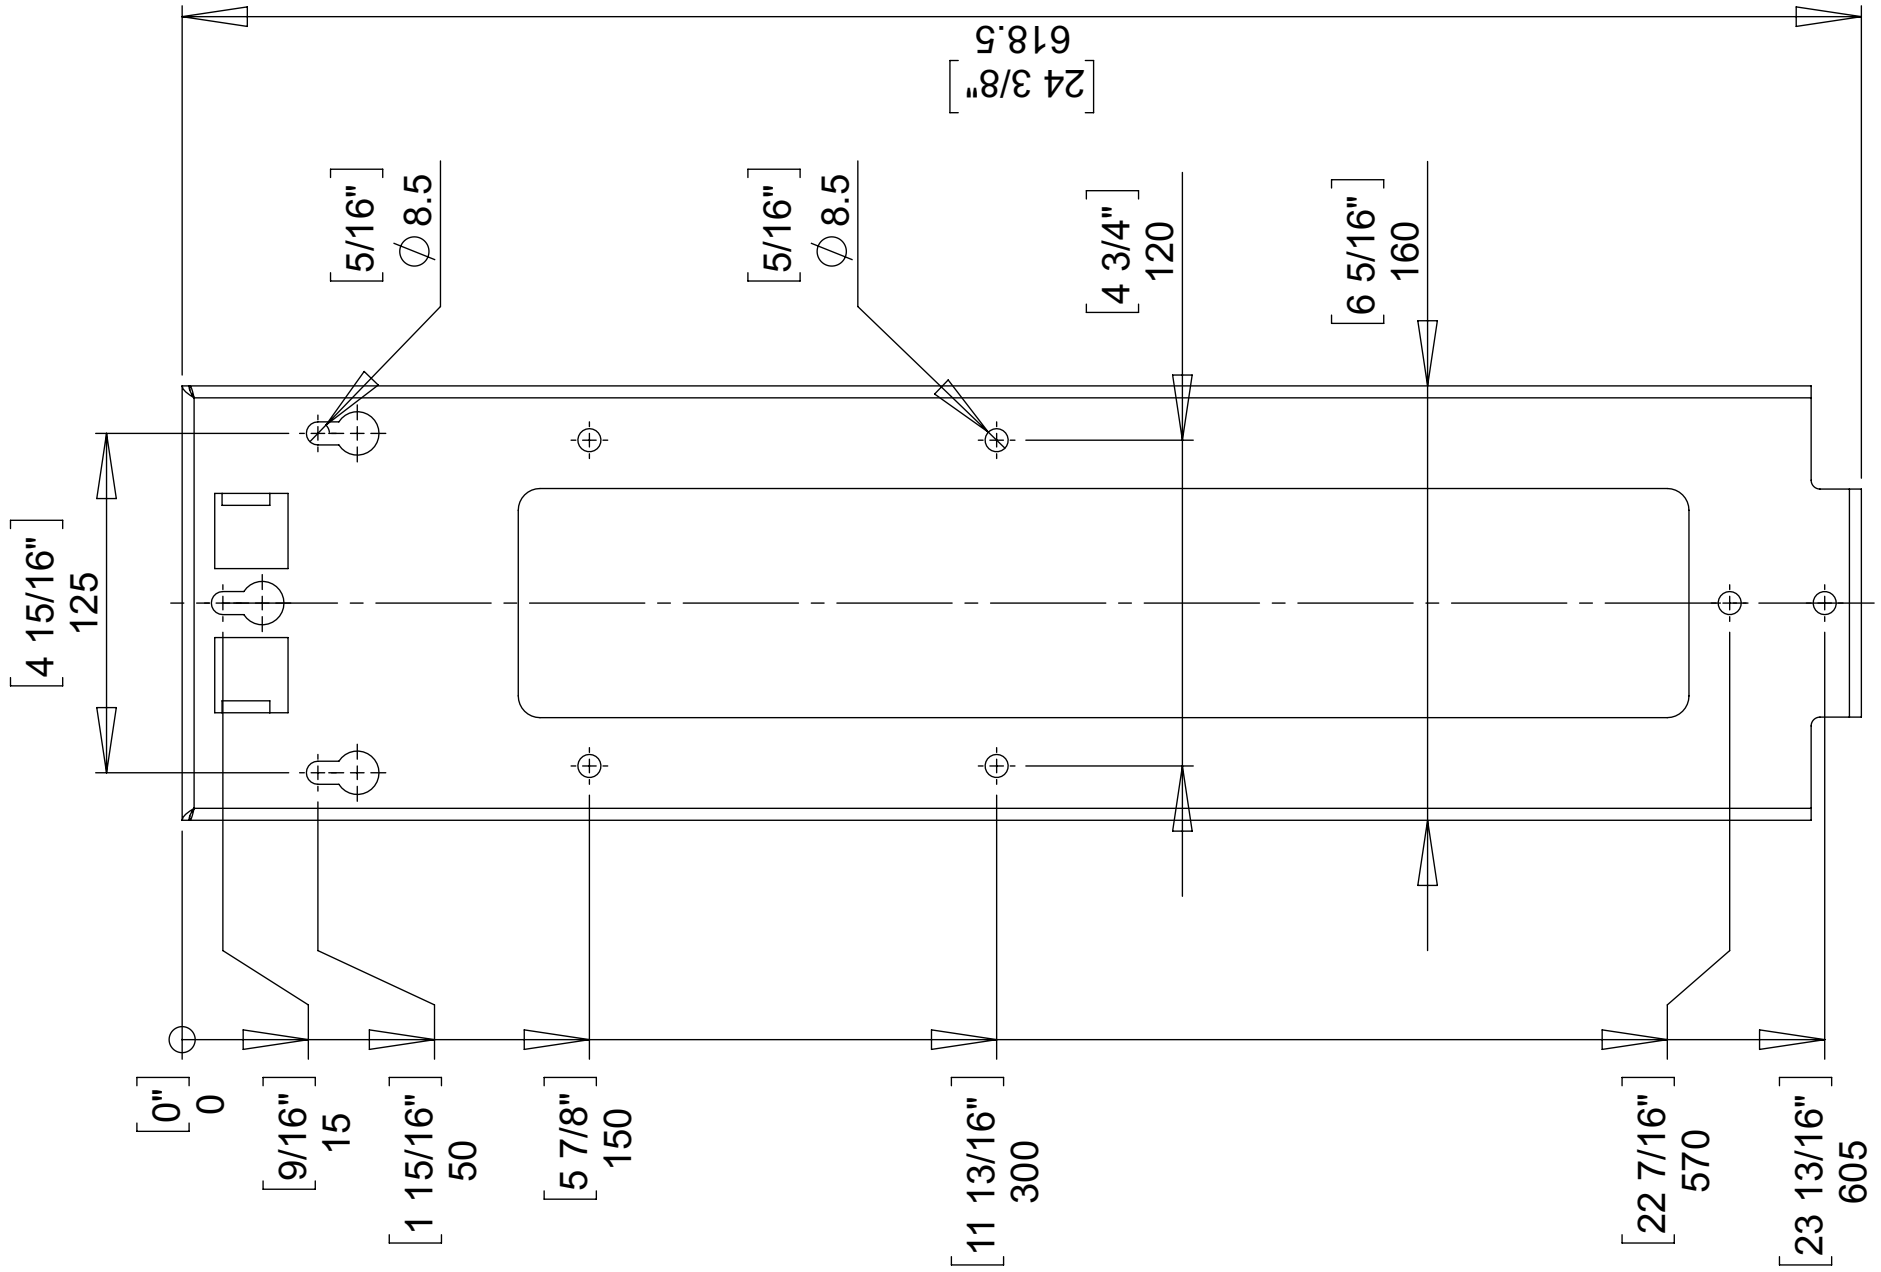

Dimensions

Cabling

Assemble TV, SMI and Beosound Theatre

Remove Television

Remove 2x Screw

5

Select & install Spacers

Mount Theatre & SMI

Install 2x screw A 2x screw B

Attach Screen