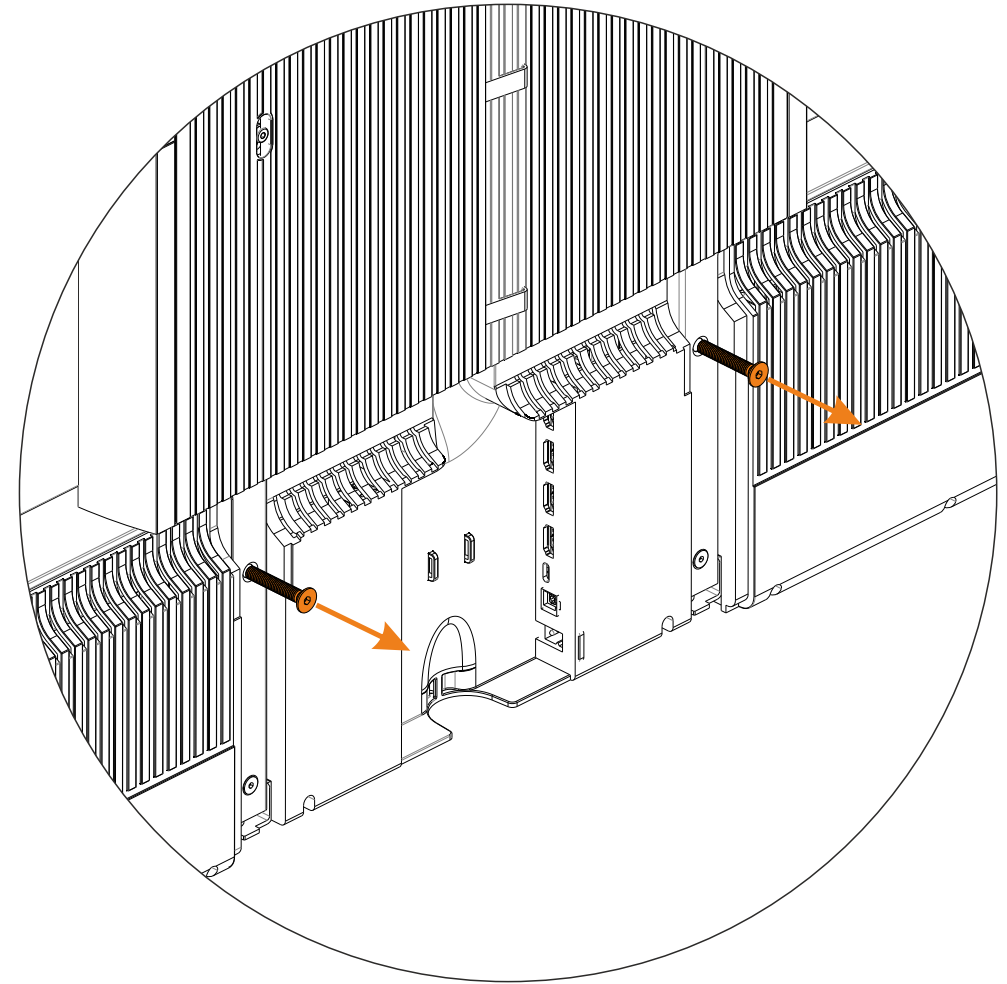

Dimensions

Cabling

Assemble TV, SMI and Beosound Theatre

Remove Television

Remove 2x Screw

5

Select & install Spacers

Mount Theatre & SMI

Install 2x screw A 2x screw B

Attach Screen