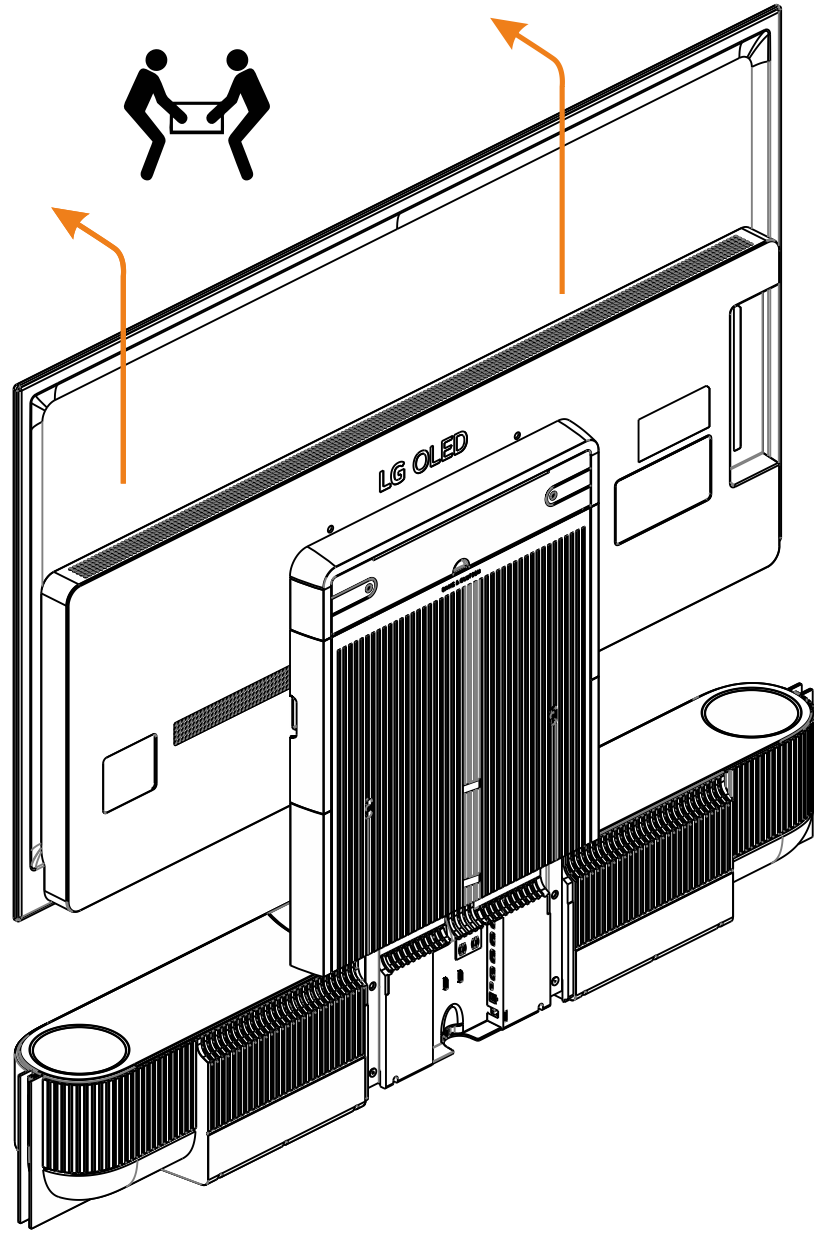

Dimensions

Cabling

Assemble TV, SMI and Beosound Theatre

Remove Television

Remove 2x Screw

5

Select & install Spacers

Mount Theatre & SMI

Install 2x screw A 2x screw B

Attach Screen