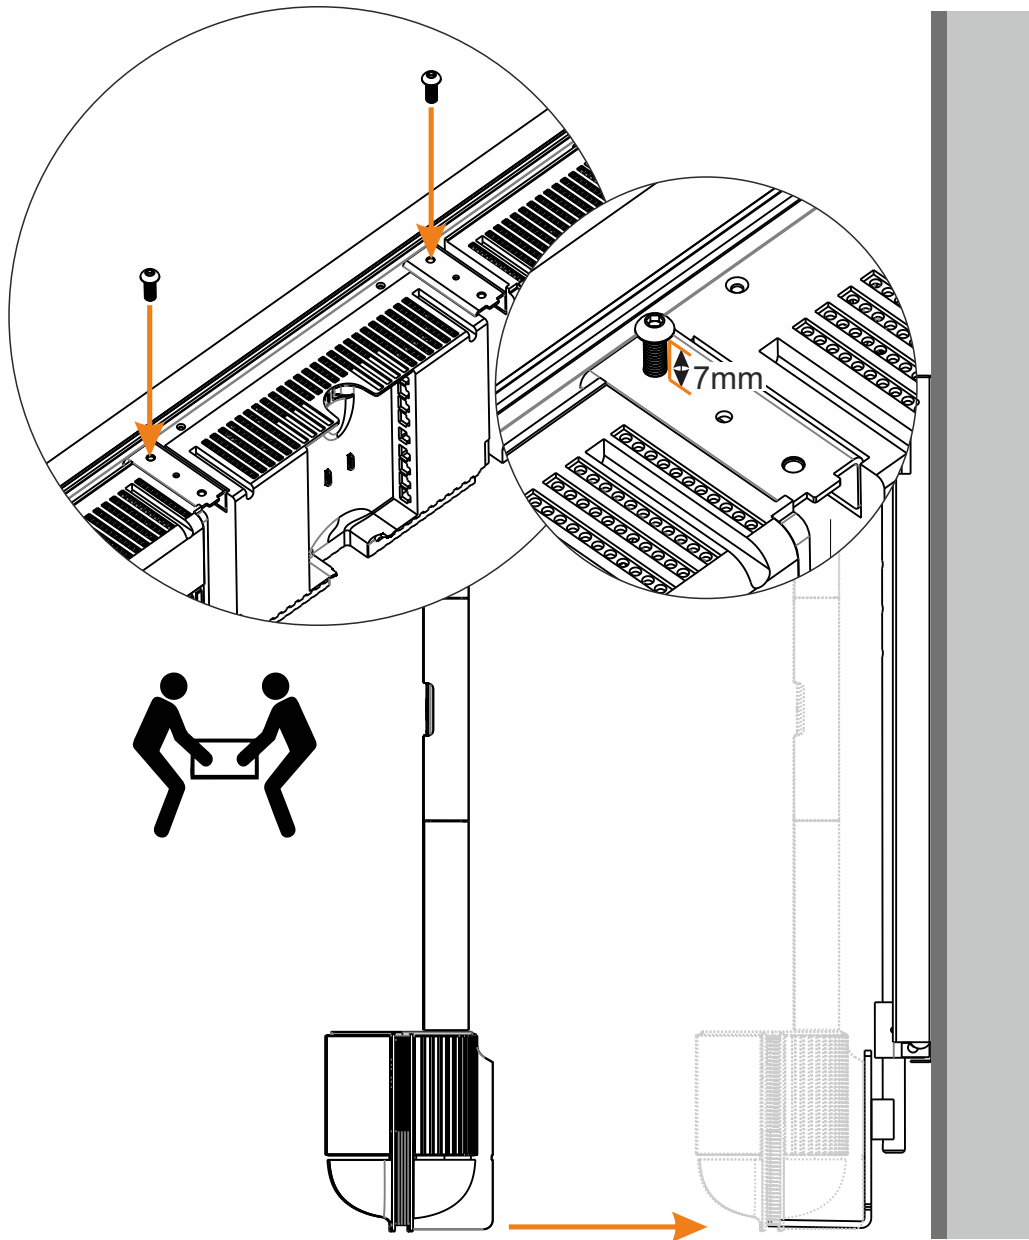

Dimensions

Cabling

Assemble TV, SMI and Beosound Theatre

Remove Television

Remove 2x Screw

5

Select & install Spacers

Mount Theatre & SMI

Install 2x screw A 2x screw B

Attach Screen