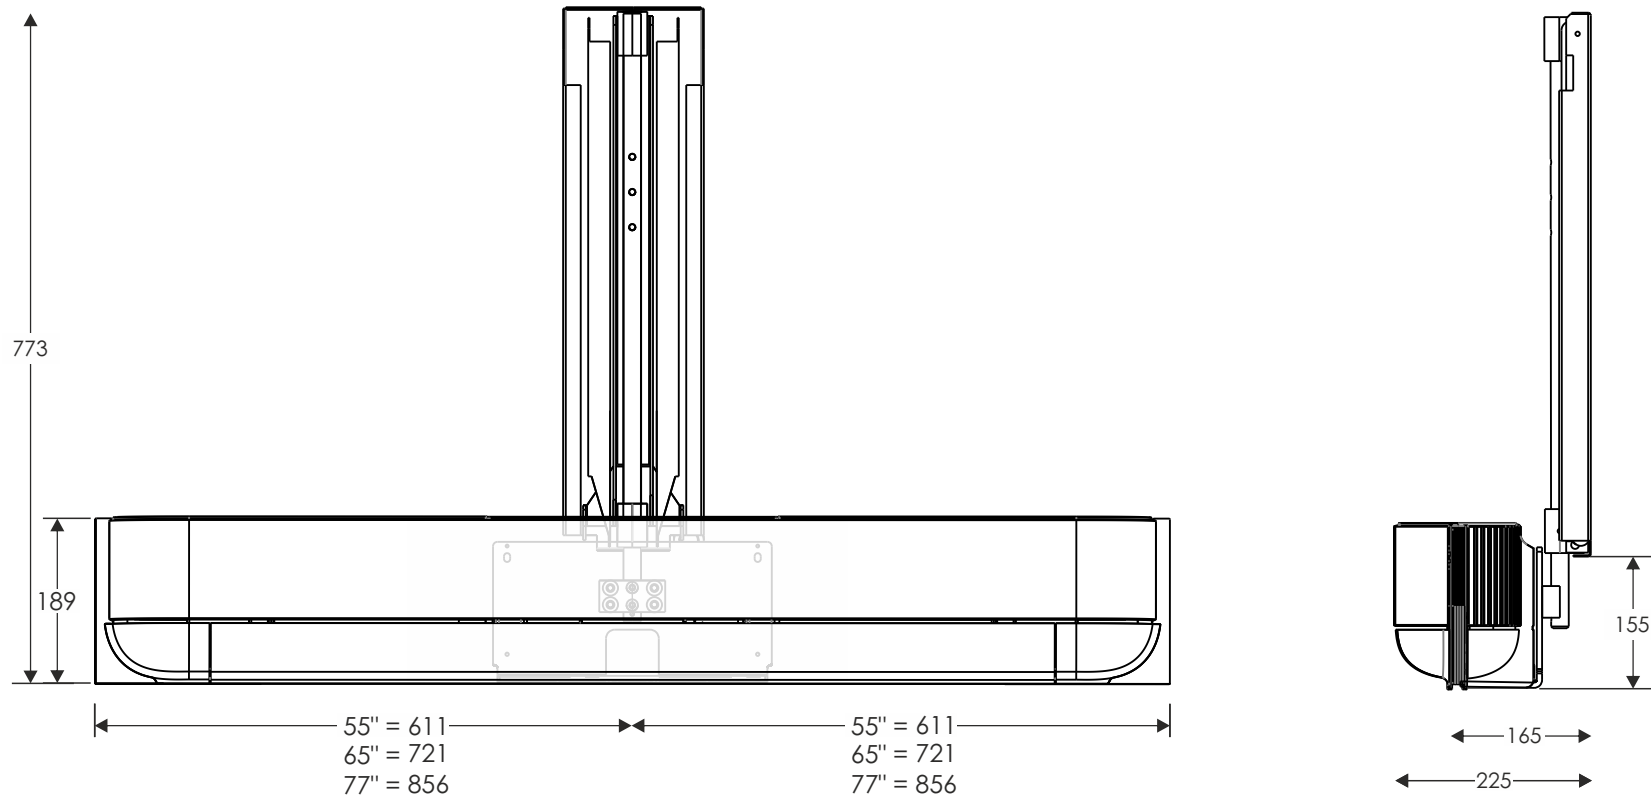

Dimensions

Cabling

Assemble TV, SMI and Beosound Theatre

Remove Television

Remove 2x Screw

5

Select & install Spacers

Mount Theatre & SMI

Install 2x screw A 2x screw B

Attach Screen