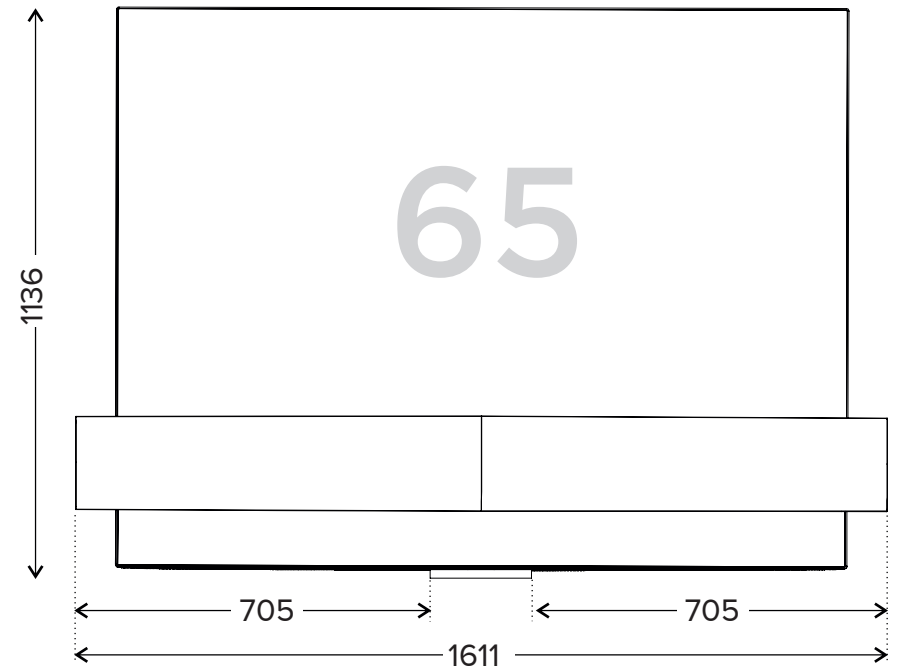

## Product | BeoVision Eclipse Easel Stand