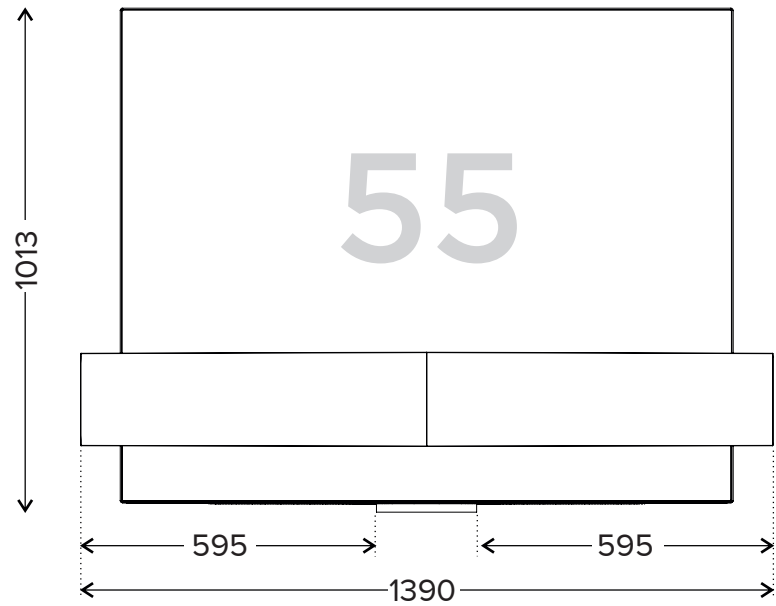

## Product | BeoVision Eclipse Easel Stand