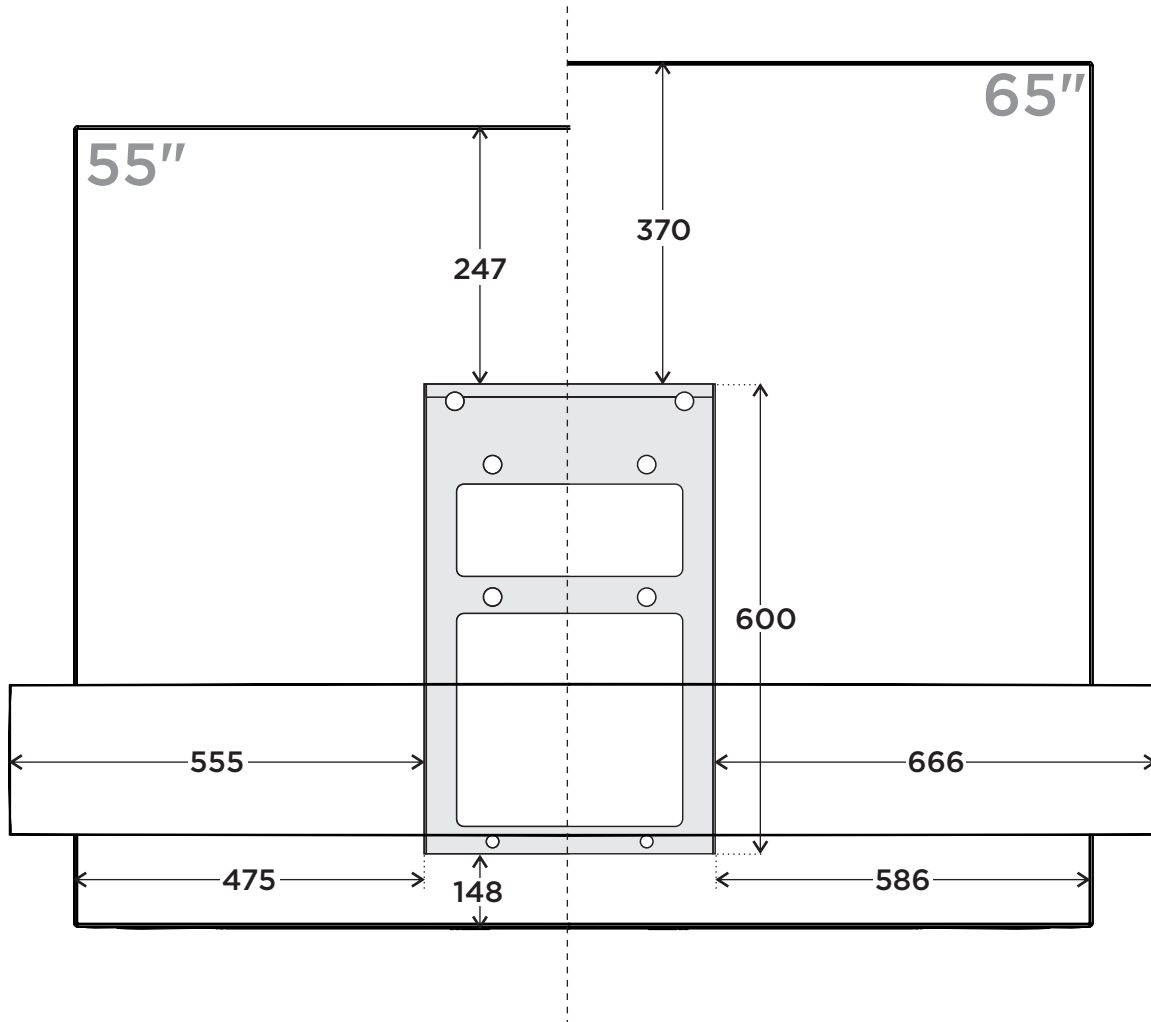

Product | BeoVision Eclipse Pull and Rotate Adapter Medium (600)

Product | **BeoVision Eclipse Pull and Rotate Adapter 600**