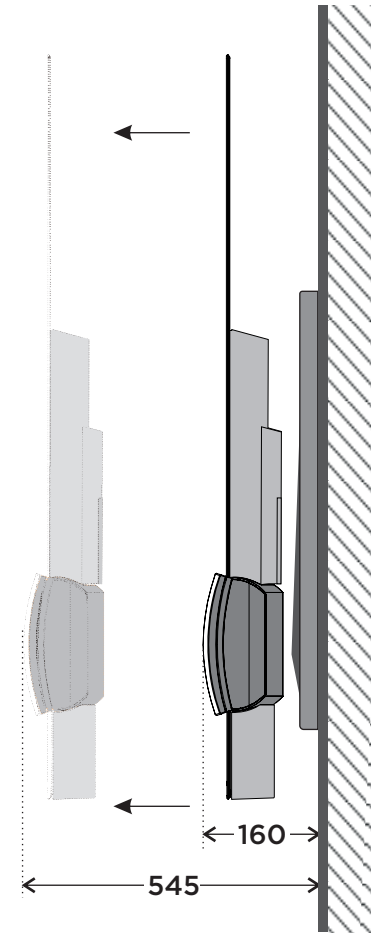

Product | BeoVision Eclipse Pull and Rotate Adapter Medium (600)

Product | **BeoVision Eclipse Pull and Rotate Adapter 600**