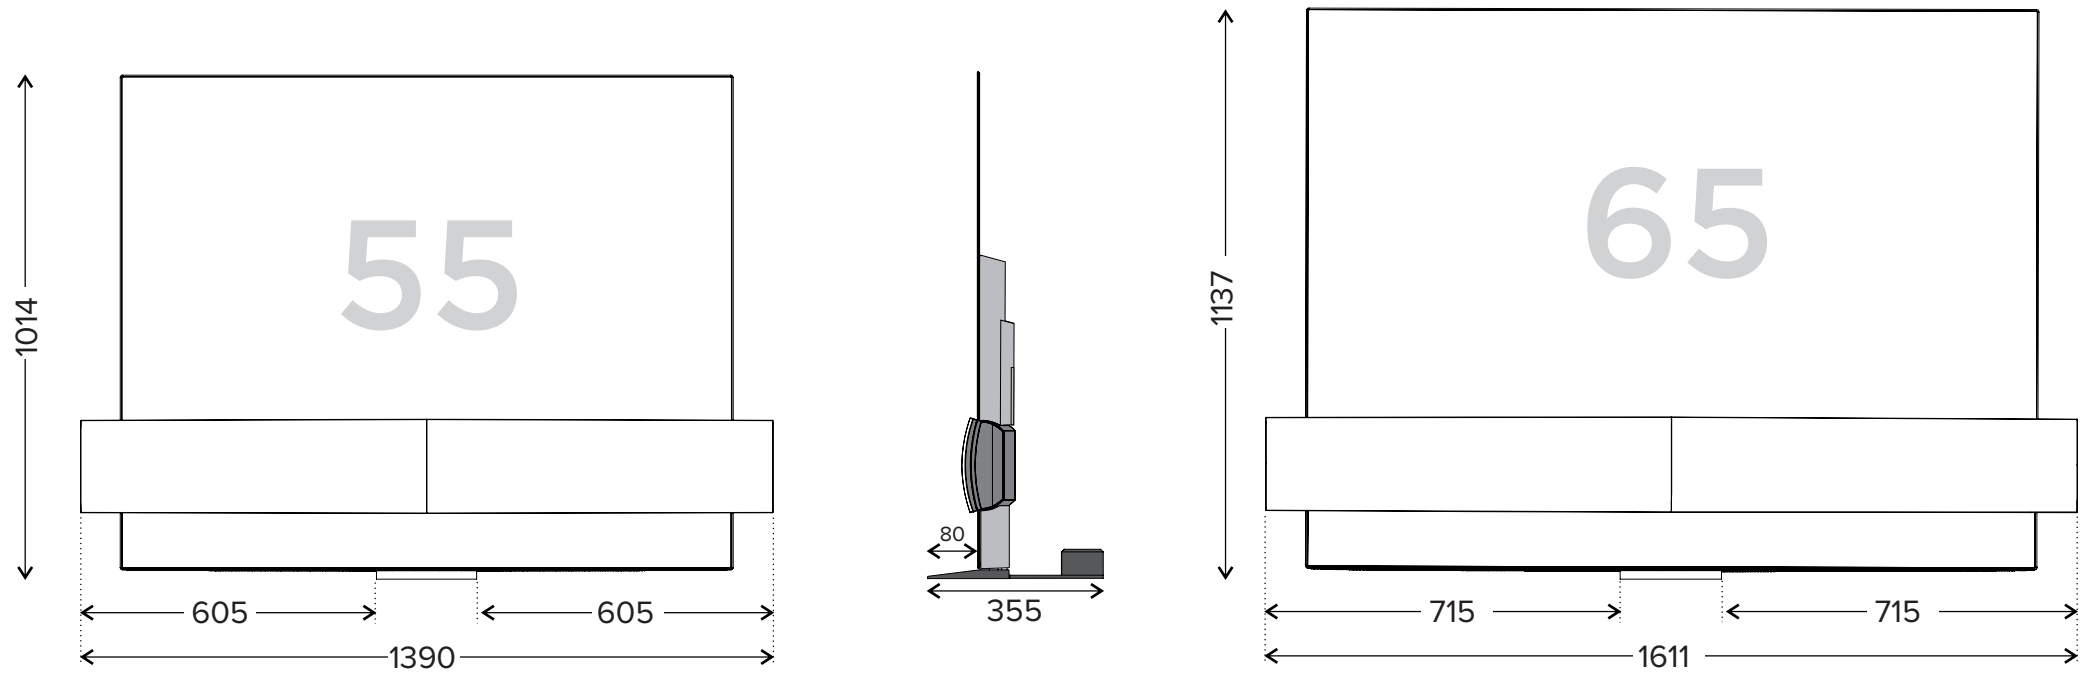

Product | BeoVision Eclipse Table Stand