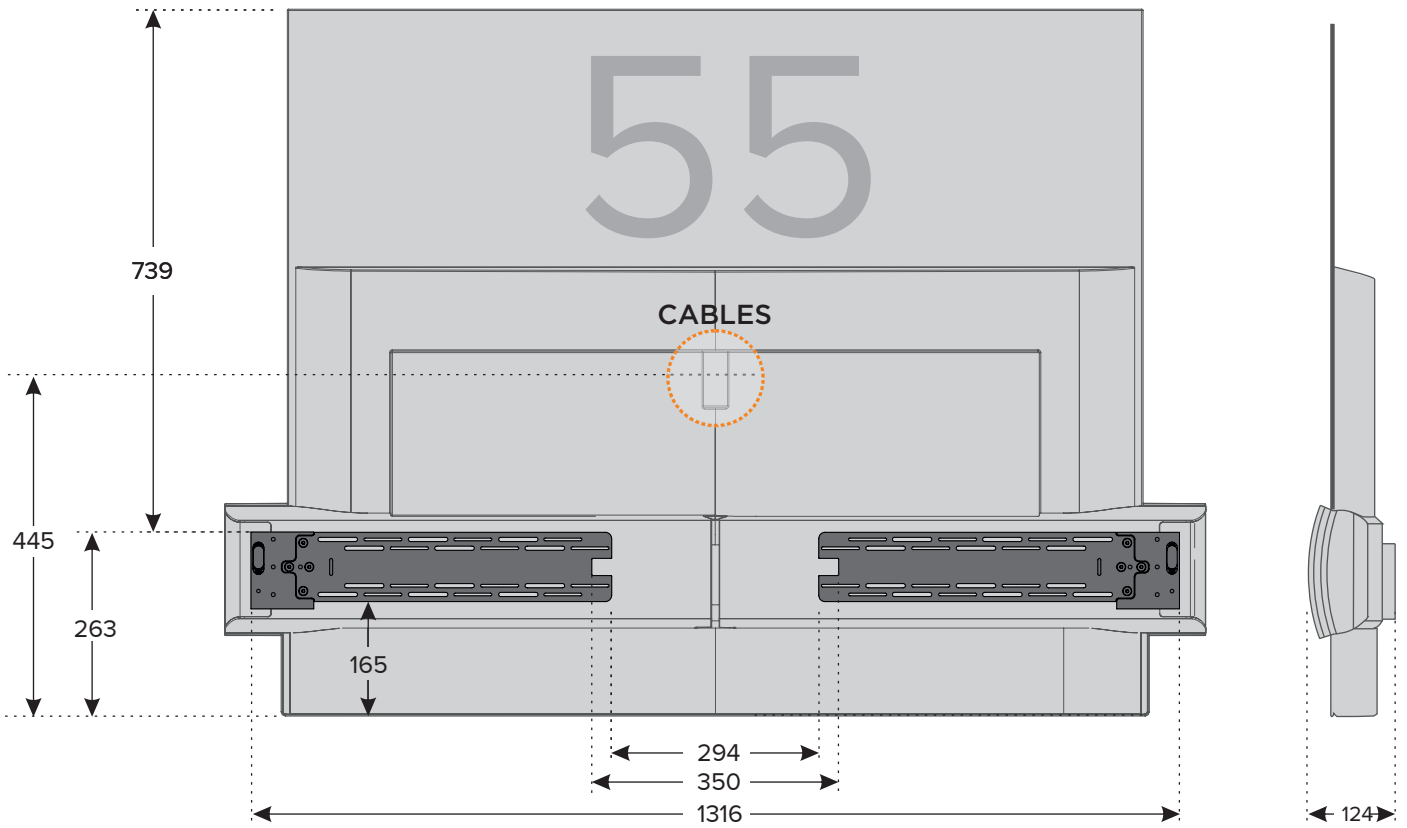

Product | BeoVision Eclipse Tilt Wall Bracket

Product | BeoVision Eclipse Tilt Wall Bracket

Product | BeoVision Eclipse Tilt Wall Bracket