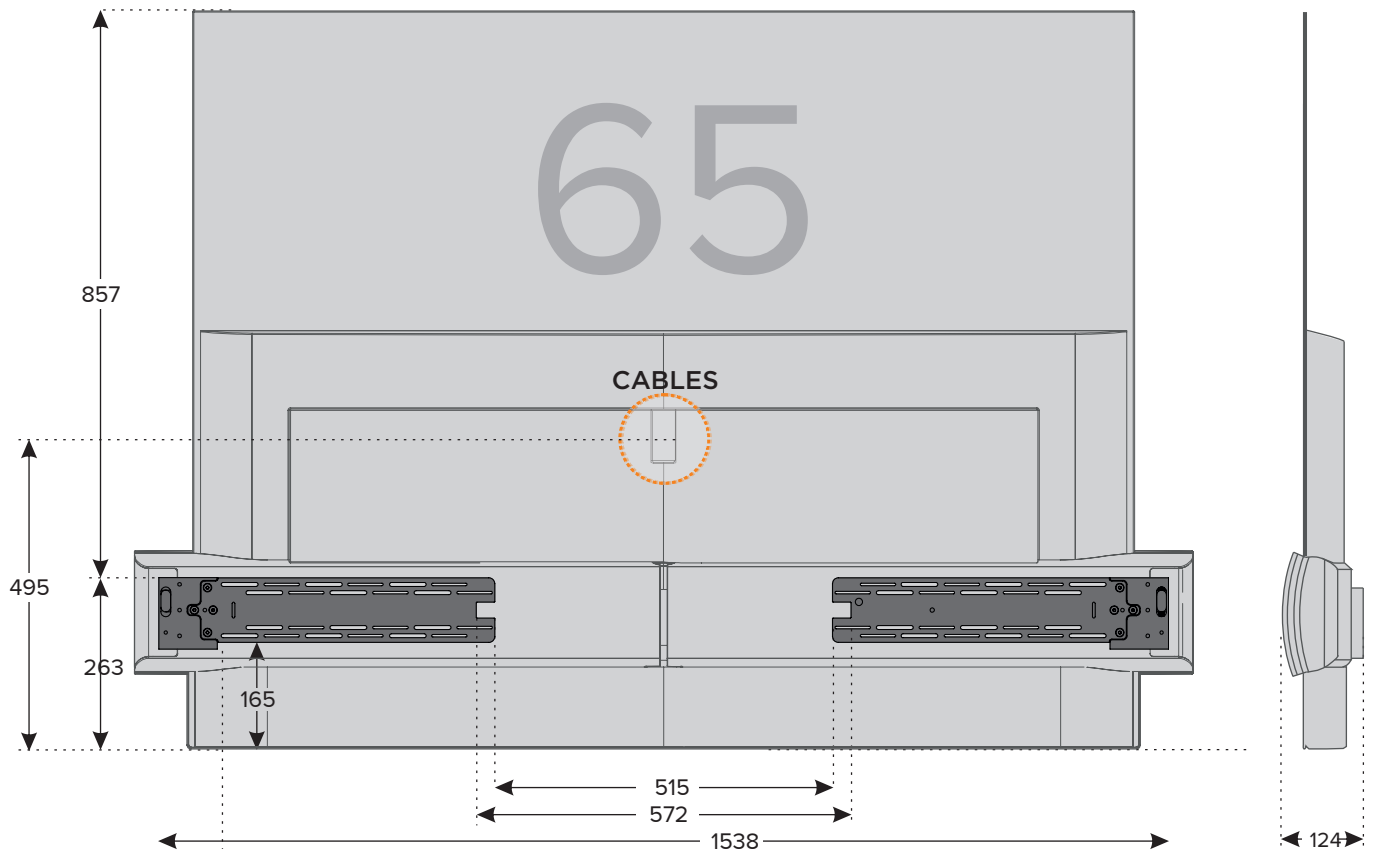

Product | BeoVision Eclipse Tilt Wall Bracket

Product | BeoVision Eclipse Tilt Wall Bracket

Product | BeoVision Eclipse Tilt Wall Bracket