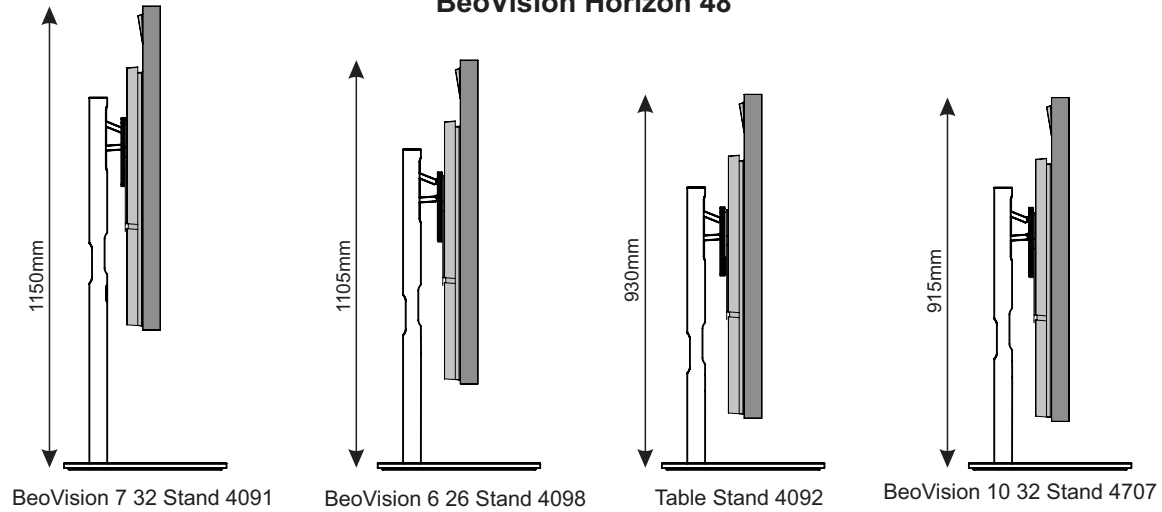

Product | BeoVision Horizon FSA 7-32

Part Number:06662732

Product | **BeoVision Horizon FSA 7-32**
Part Number:06662732

BeoVision Horizon 48

BeoVision Horizon 40