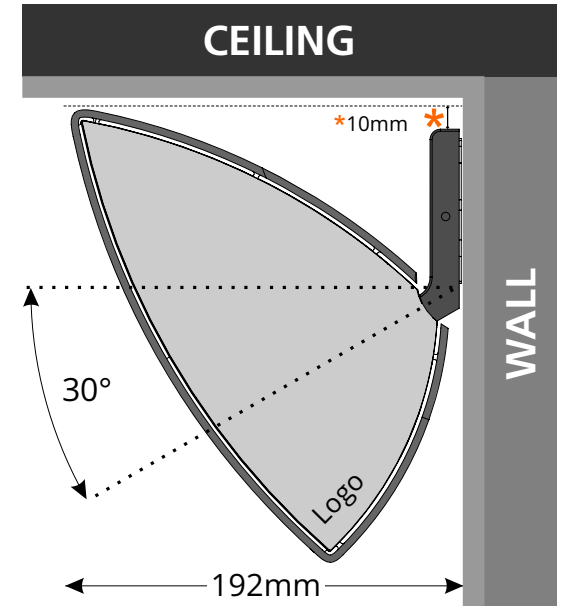

Product | BeoLab 17 Wall Bracket Correct Logo

Part Number:37152017

Product | BeoLab 17 Wall Bracket Correct Logo

Part Number:37152017