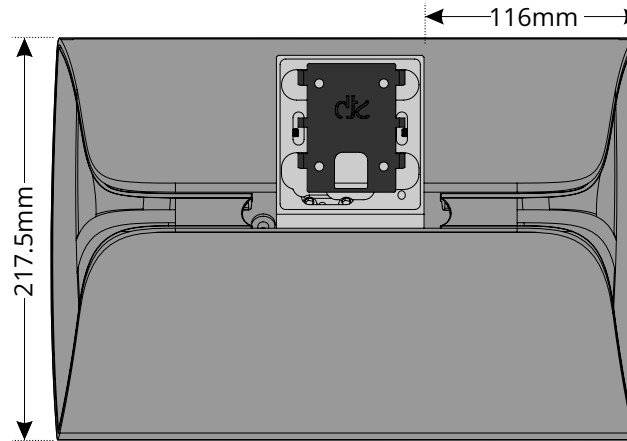

Product | BeoLab 17 Wall Bracket Correct Logo

Part Number:37152017

Product | BeoLab 17 Wall Bracket Correct Logo

Part Number:37152017