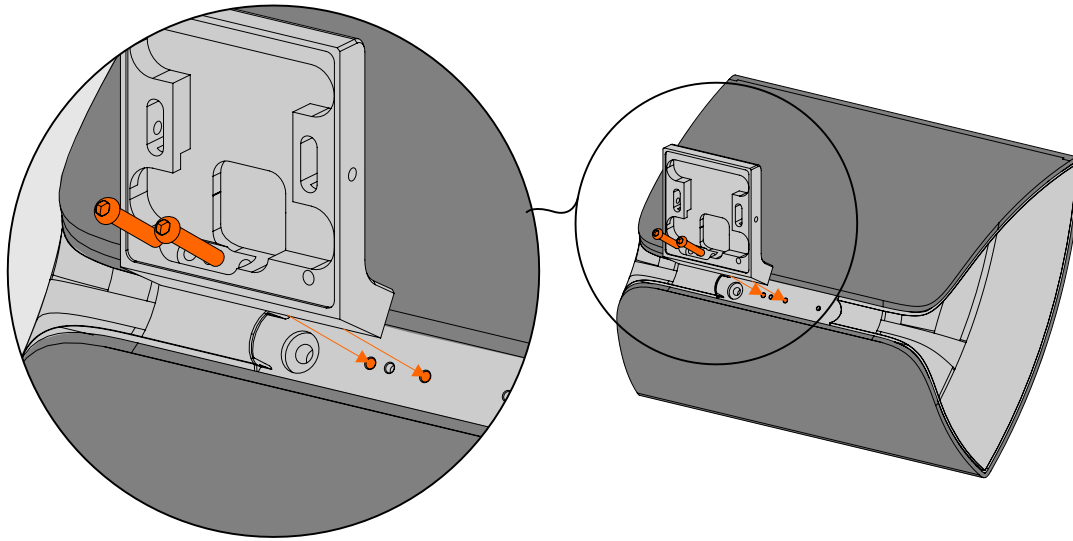

Product | BeoLab 17 Wall Bracket Correct Logo

Part Number:37152017

Product | BeoLab 17 Wall Bracket Correct Logo

Part Number:37152017