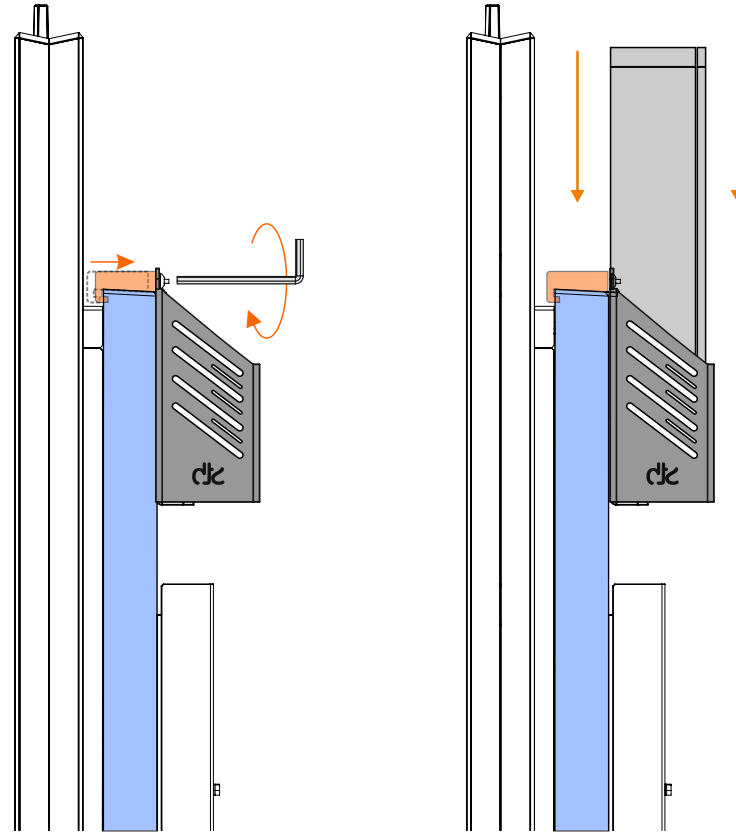

Product | STB-p-BR32 Toshiba BDX5500 on BeoVision Avant 55

Part Number:67966132

Bracket-ir-3 Placement