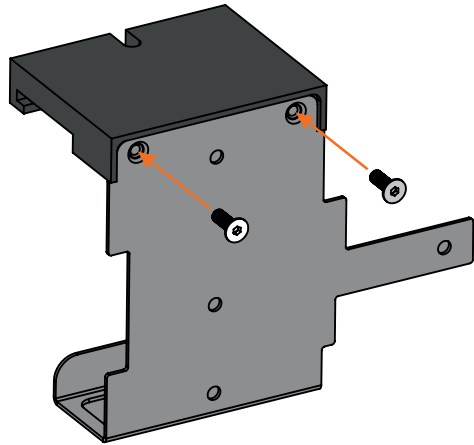

Product | Philips BDP3290 on BeoVision Avant 55 NG & Original
STB-p-BR36

IR Placement