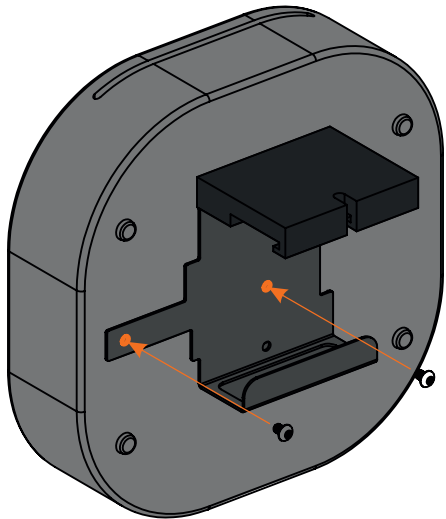

Product | Philips BDP3290 on BeoVision Avant 55 NG & Original
STB-p-BR36

IR Placement