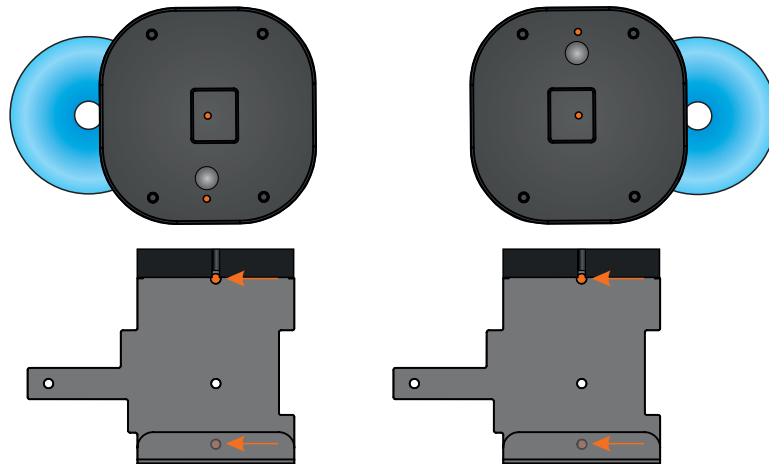

Product | Philips BDP3290 on BeoVision Avant 55 NG & Original
STB-p-BR36

IR Placement