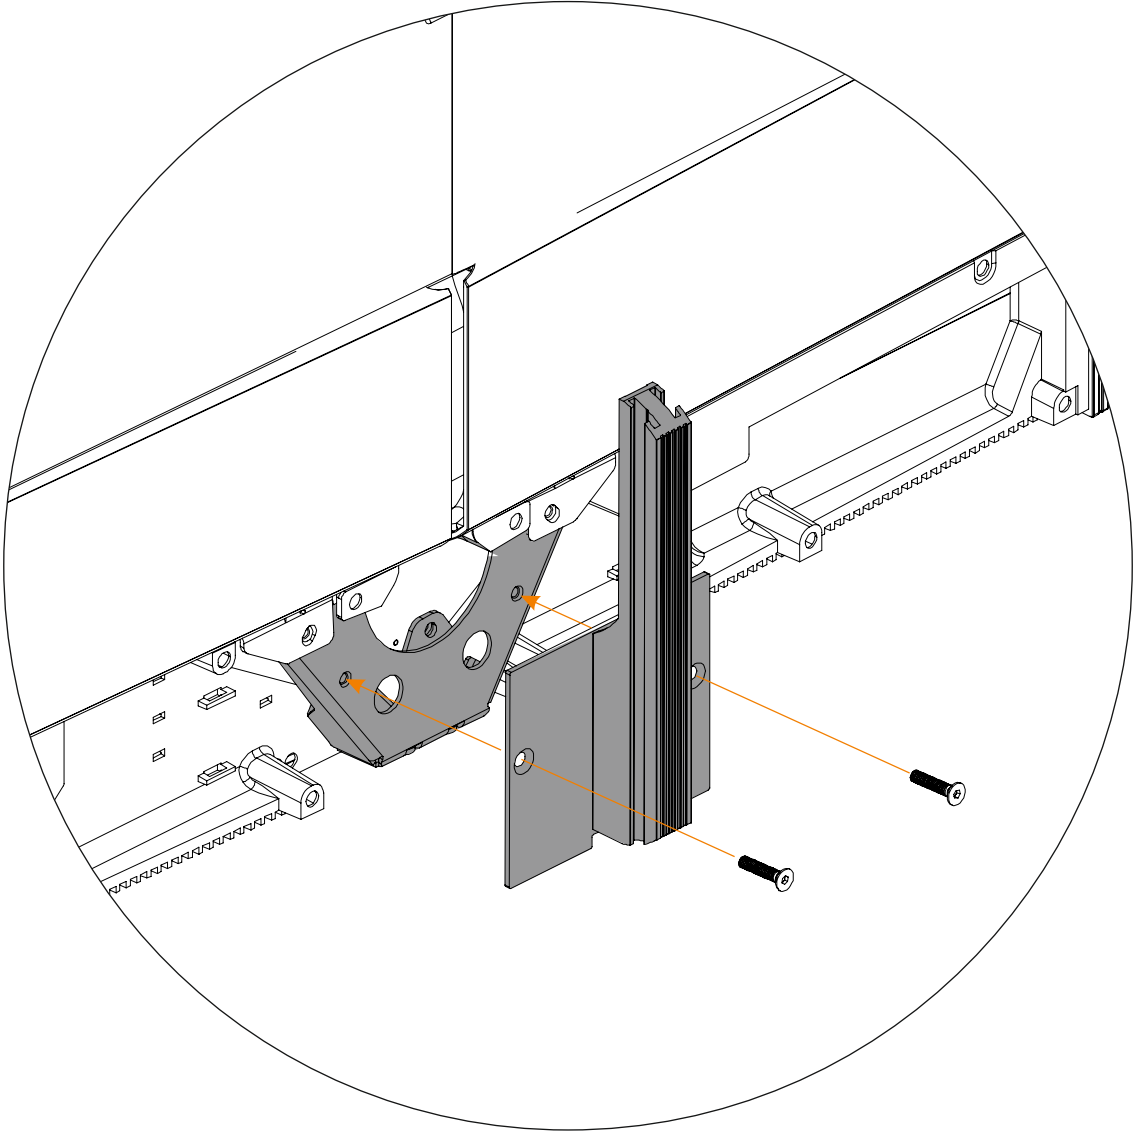

Product | BeoVision Eclipse 55" - C6 Clamp

Product | BeoVision Eclipse 65" - C9 Clamp