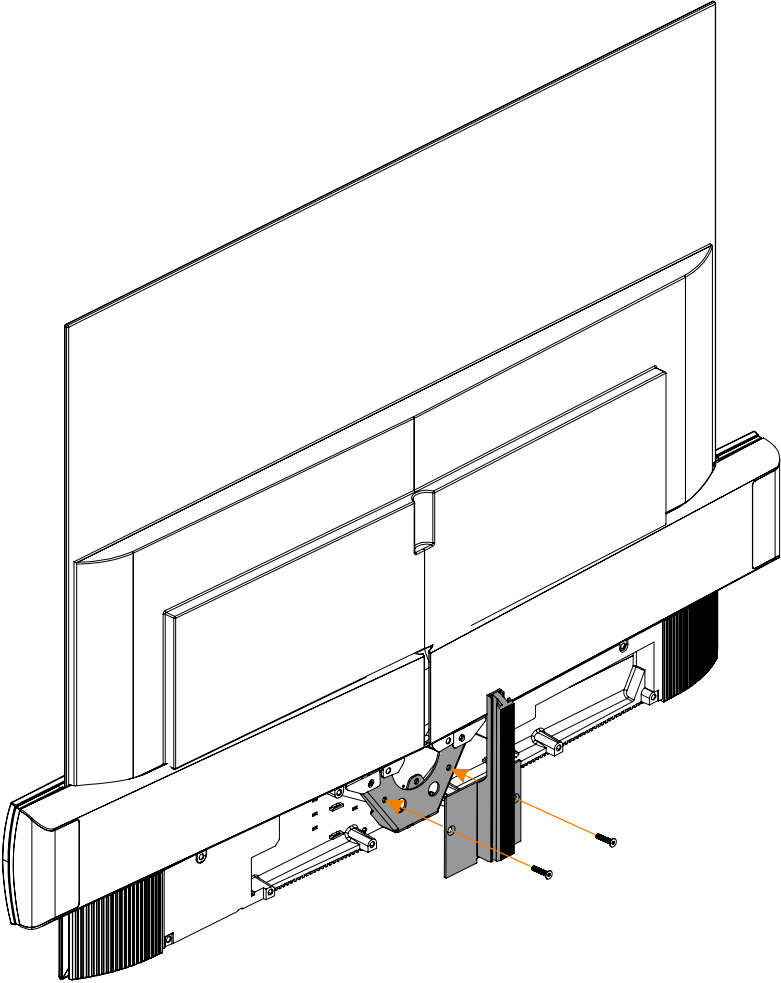

Product | BeoVision Eclipse 55" - C6 Clamp

Product | BeoVision Eclipse 65" - C9 Clamp