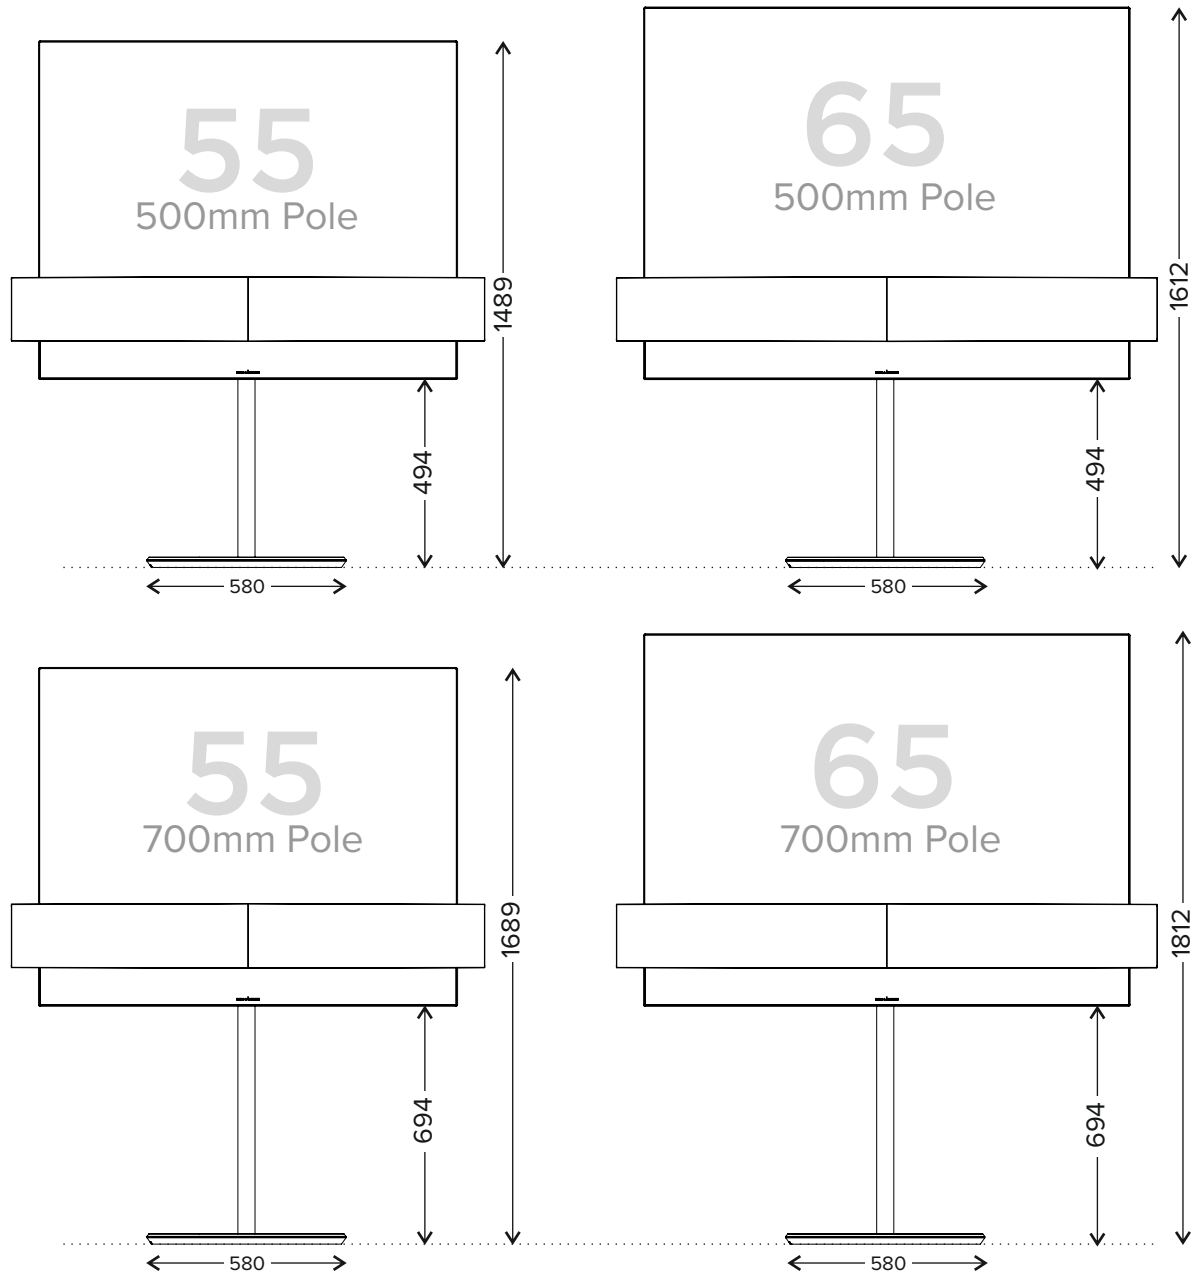

Product | BeoVision Eclipse Complete High Stand

Product | High Stand Assembly