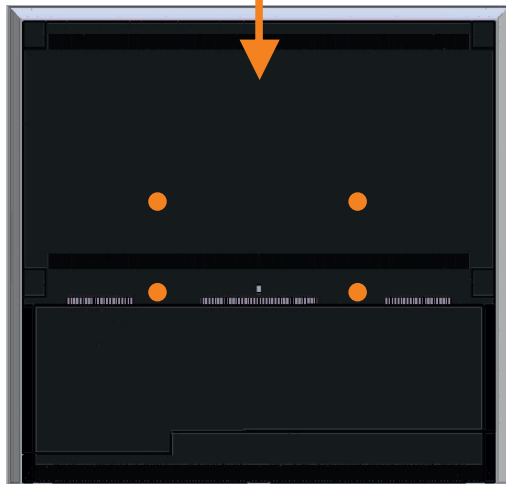

Product | BV 10 40/46 Close Wall Bracket

Part Numbers:
19166012 (Black)

x4

Product | BV10 Extension Kit

Part Numbers: 24143402