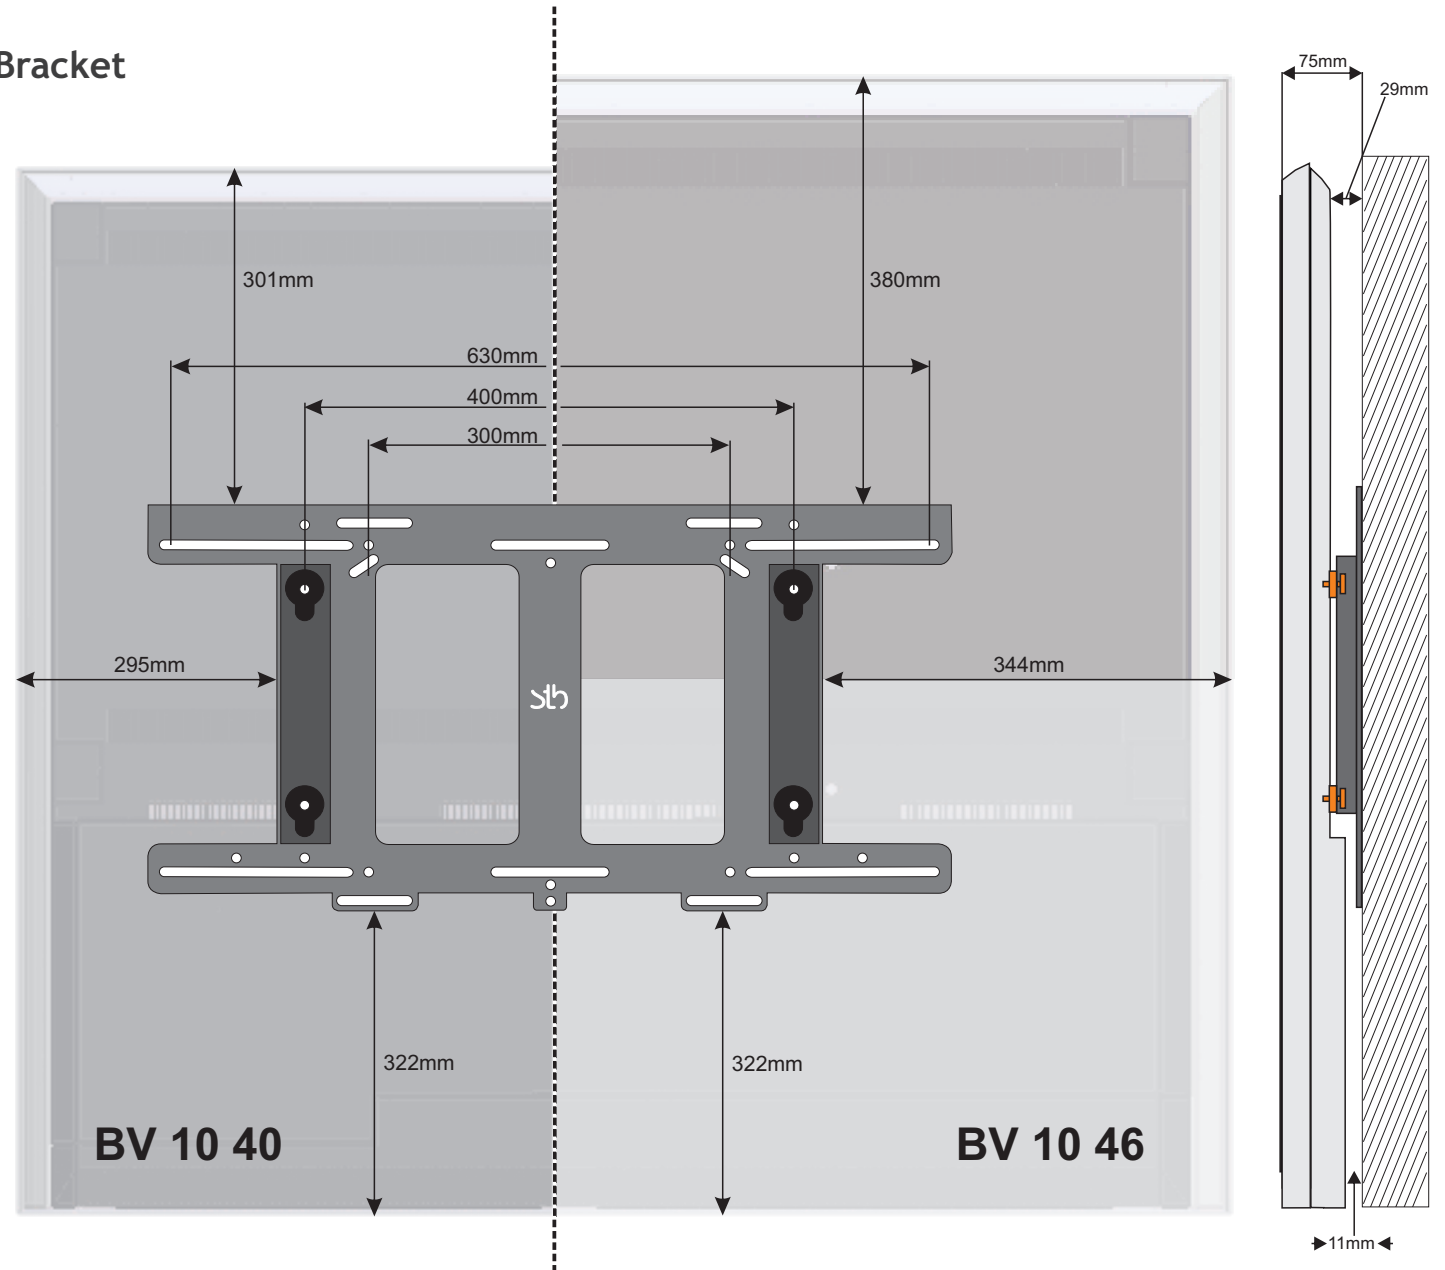

Product | BV 10 40/46 Close Wall Bracket

Part Numbers:
19166012 (Black)

x4

Product | BV10 Extension Kit

Part Numbers: 24143402