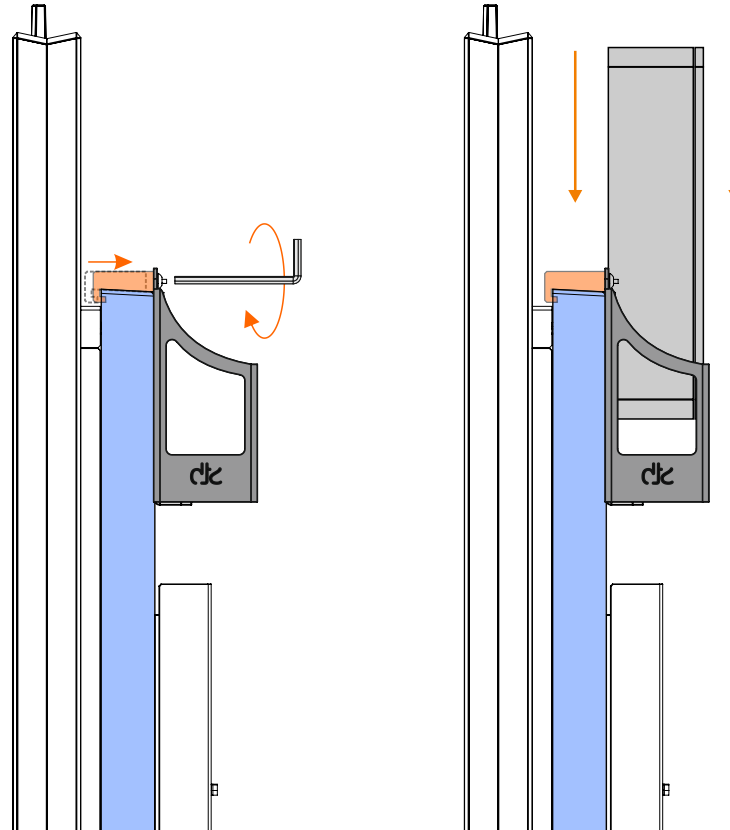

Product | STB-p-BR31 Toshiba BDX6400 on BeoVision Avant 55
Part Number:67966131

Bracket-ir-3 Placement