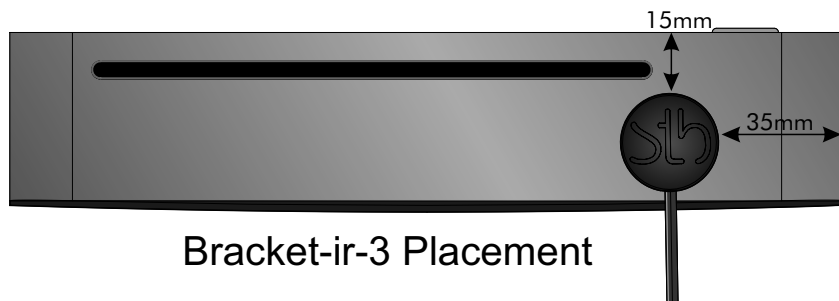

Product | STB-p-BR31 Toshiba BDX6400 on BeoVision Avant 55
Part Number:67966131

Bracket-ir-3 Placement