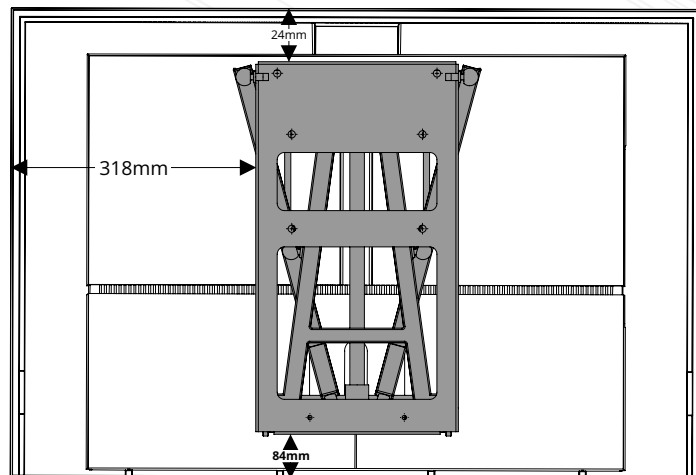

Product | BeoVision Horizon Pull & Rotate  
Part Number:06268040

Product | BeoVision Horizon Pull & Rotate  
Part Number:06268040