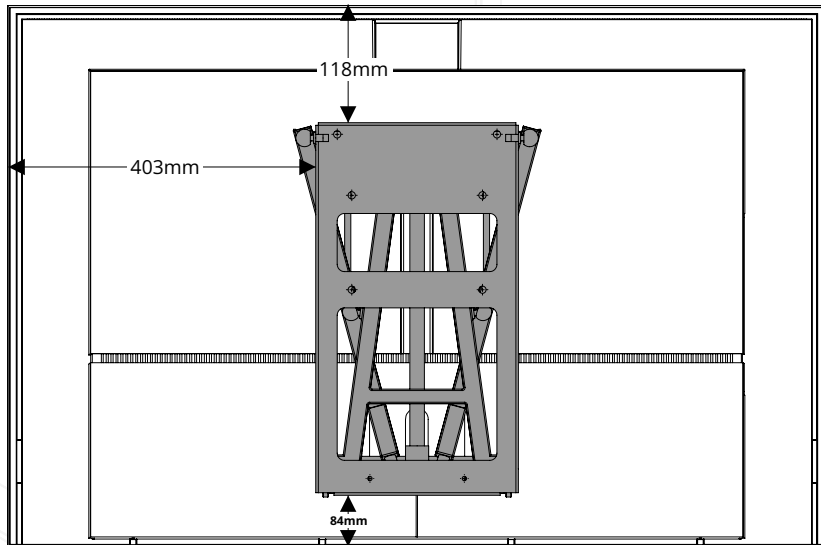

Product | BeoVision Horizon Pull & Rotate  
Part Number:06268040

Product | BeoVision Horizon Pull & Rotate  
Part Number:06268040