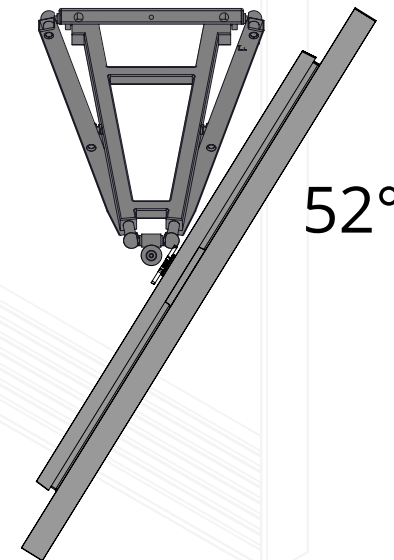

Product | BeoVision Horizon Pull & Rotate  
Part Number:06268040

Product | BeoVision Horizon Pull & Rotate  
Part Number:06268040