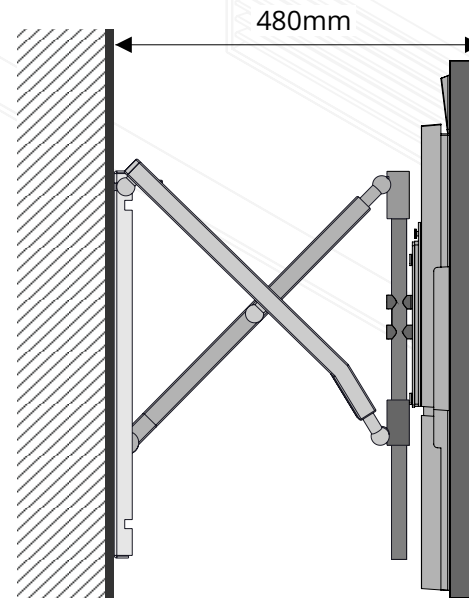

Product | BeoVision Horizon Pull & Rotate  
Part Number:06268040

Product | BeoVision Horizon Pull & Rotate  
Part Number:06268040