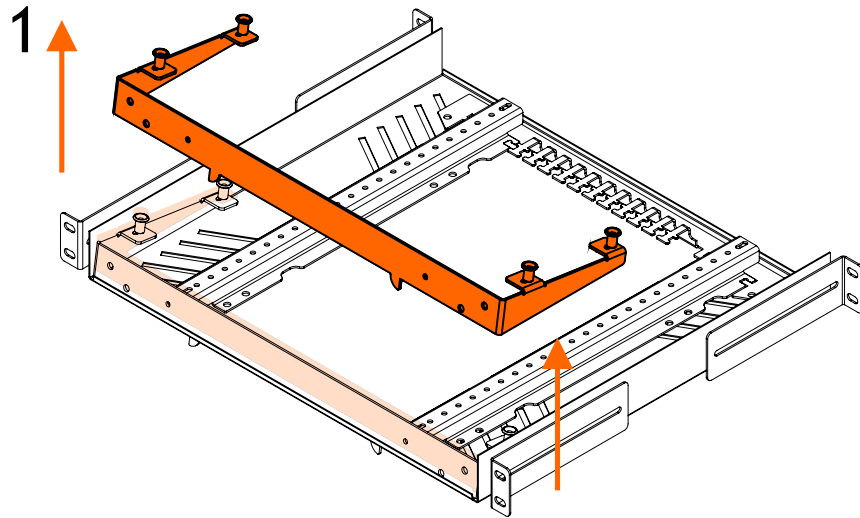

Product | 19" Rack Mount

Product | 19" Rack Mount

Product | 19" Rack Mount

- PlayMaker (STB Part - 00137010 Required)
- BeoLink Converter ML/NL
BeoLink Gateway
- Masterlink Gateway
- Essence/Wireless Transmitter