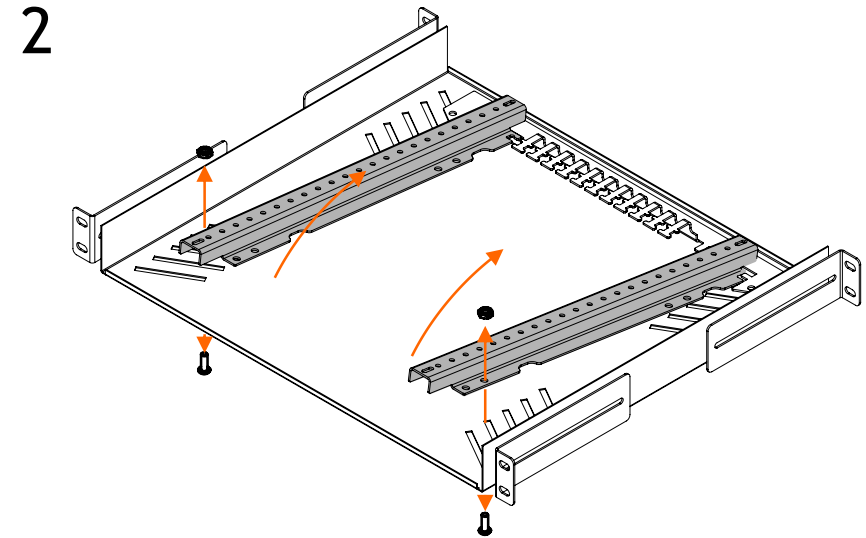

Product | 19" Rack Mount

Product | 19" Rack Mount

Product | 19" Rack Mount

- PlayMaker (STB Part - 00137010 Required)
- BeoLink Converter ML/NL
BeoLink Gateway
- Masterlink Gateway
- Essence/Wireless Transmitter