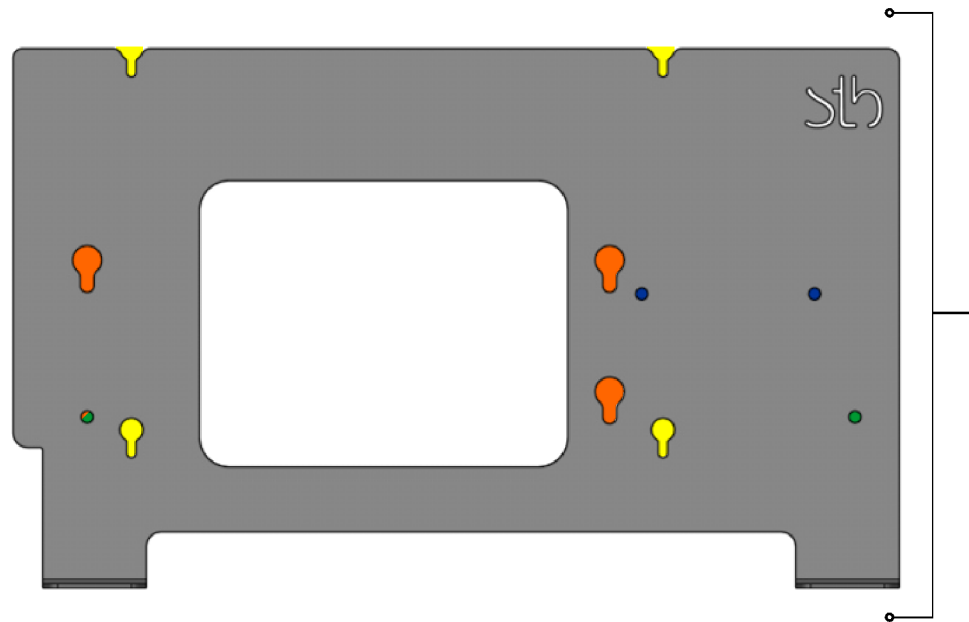

Product | 19" Rack Mount

Product | 19" Rack Mount

Product | 19" Rack Mount

- PlayMaker (STB Part - 00137010 Required)
- BeoLink Converter ML/NL
BeoLink Gateway
- Masterlink Gateway
- Essence/Wireless Transmitter

BeoSound Core