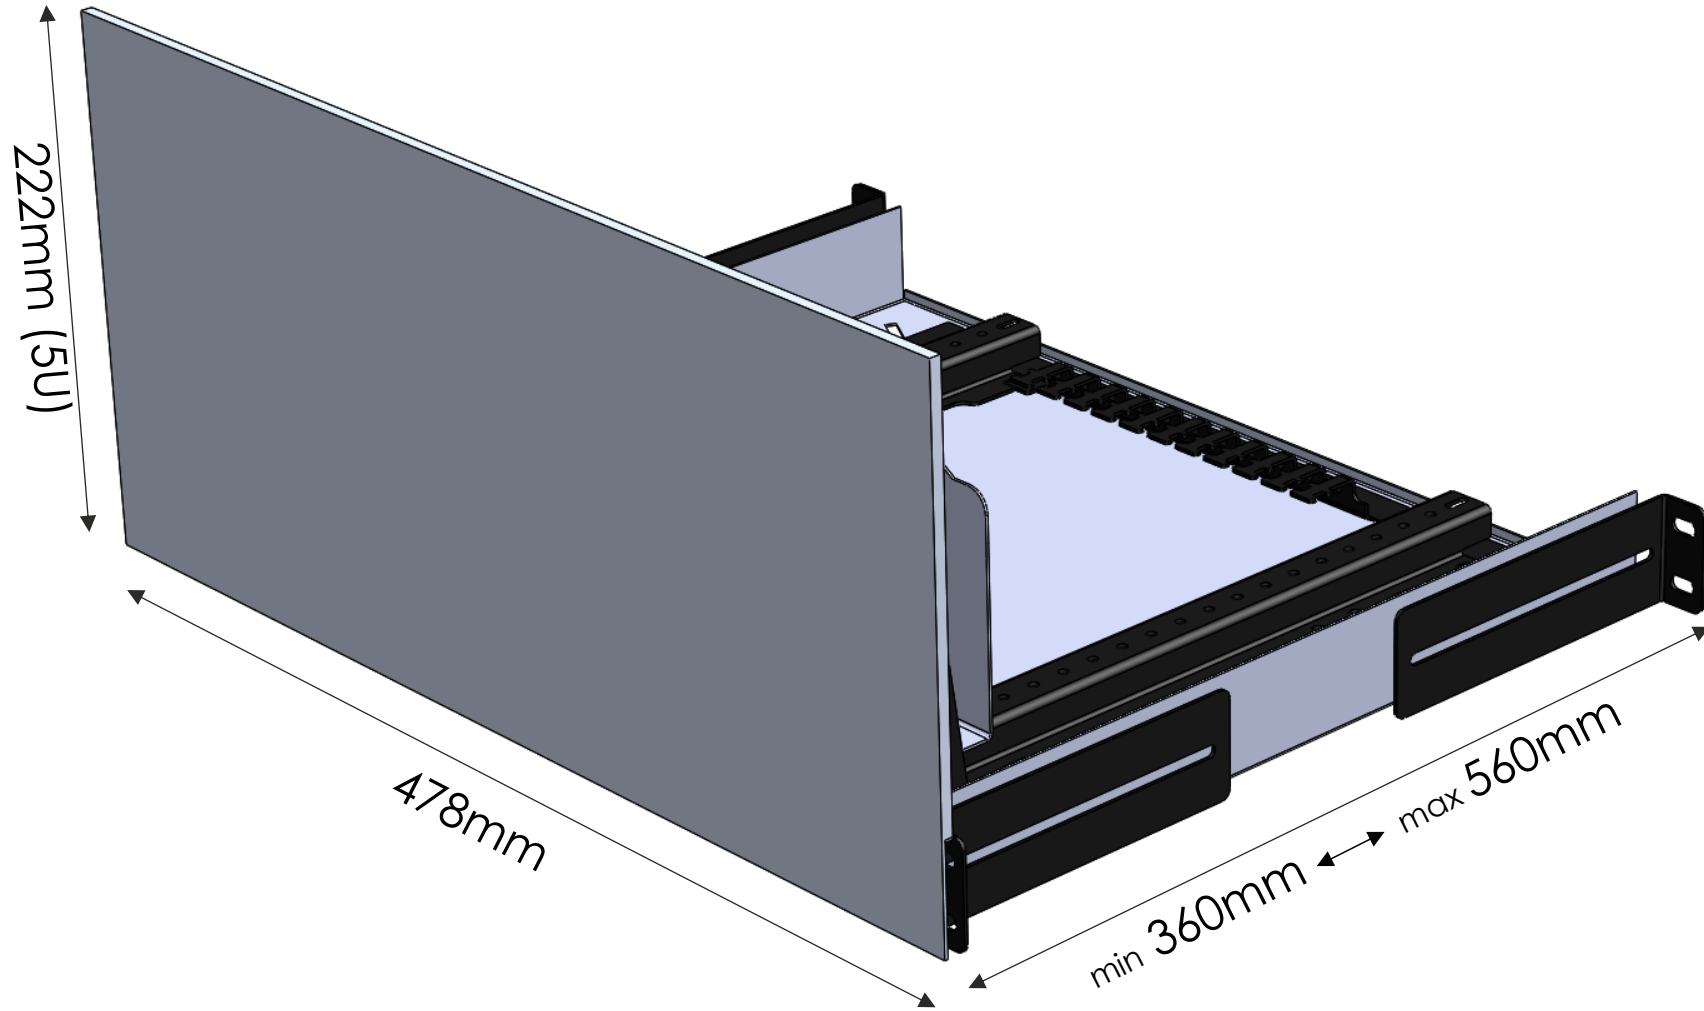

Product | 19" Rack Mount

Product | 19" Rack Mount

Product | 19" Rack Mount

- PlayMaker (STB Part - 00137010 Required)
- BeoLink Converter ML/NL
BeoLink Gateway
- Masterlink Gateway
- Essence/Wireless Transmitter

BeoSound Core