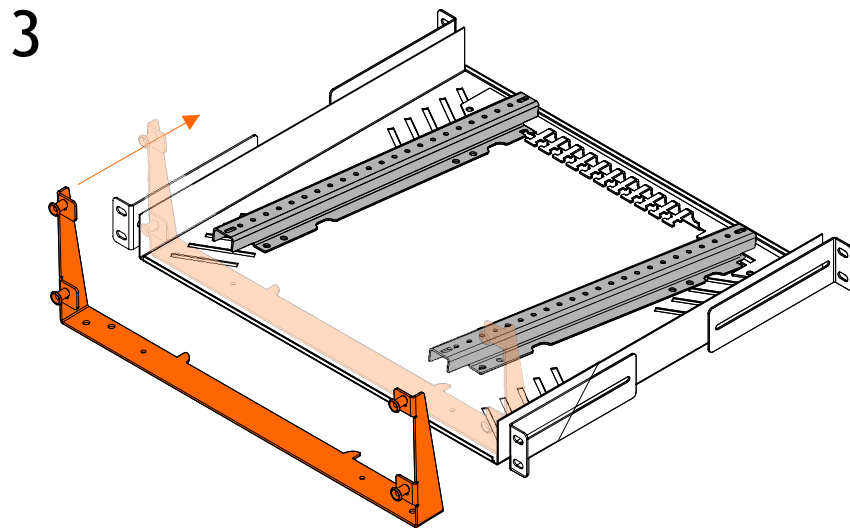

Product | 19" Rack Mount

Product | 19" Rack Mount

Product | 19" Rack Mount

- PlayMaker (STB Part - 00137010 Required)
- BeoLink Converter ML/NL
BeoLink Gateway
- Masterlink Gateway
- Essence/Wireless Transmitter