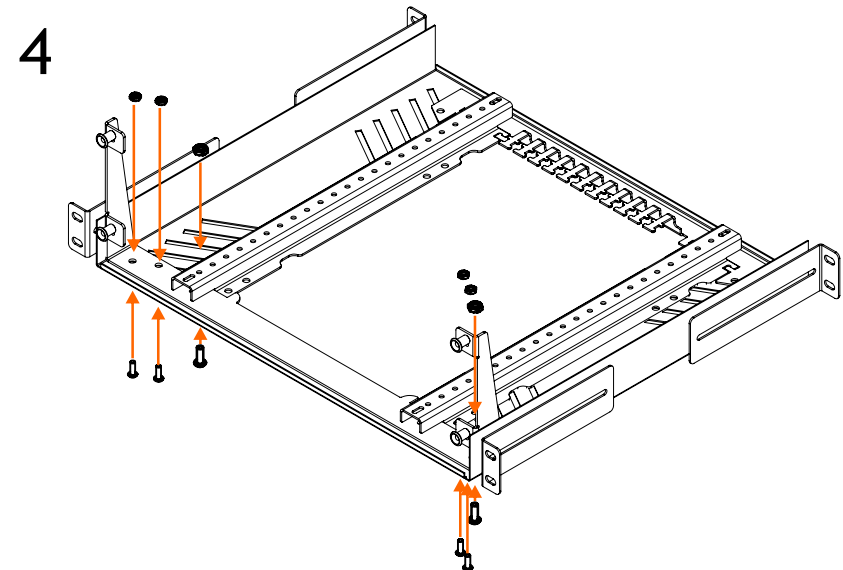

Product | 19" Rack Mount

Product | 19" Rack Mount

Product | 19" Rack Mount

- PlayMaker (STB Part - 00137010 Required)
- BeoLink Converter ML/NL
BeoLink Gateway
- Masterlink Gateway
- Essence/Wireless Transmitter