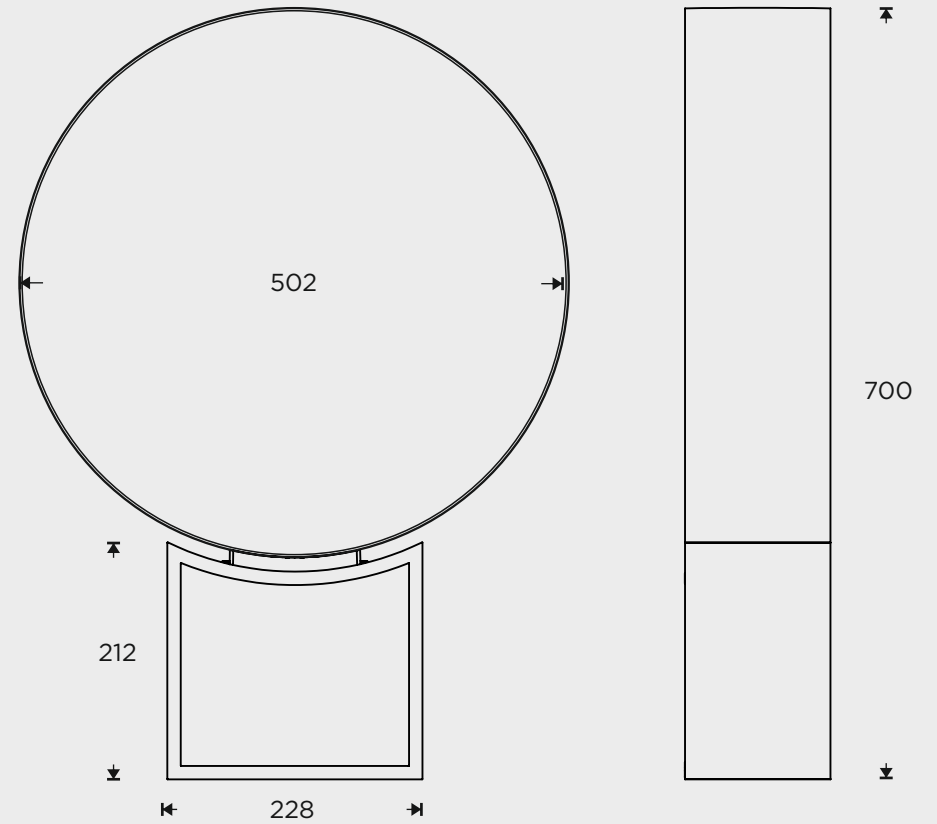

VERTICAL CORRECTION

BEOSOUND EDGE FLOOR STAND

INSTALLATION

CABLE CLIP