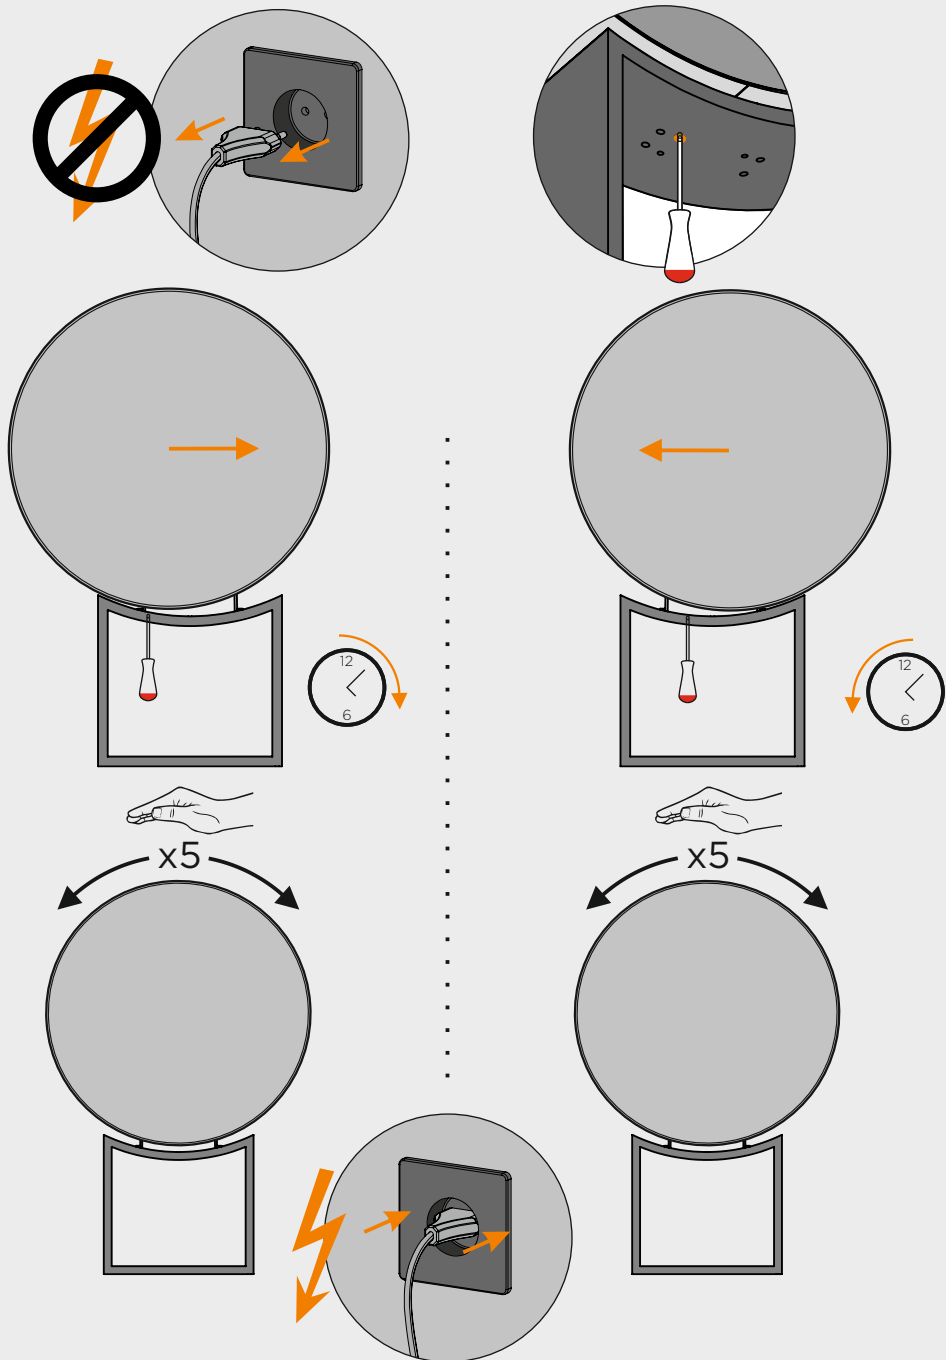

VERTICAL CORRECTION

BEOSOUND EDGE FLOOR STAND

INSTALLATION

CABLE CLIP