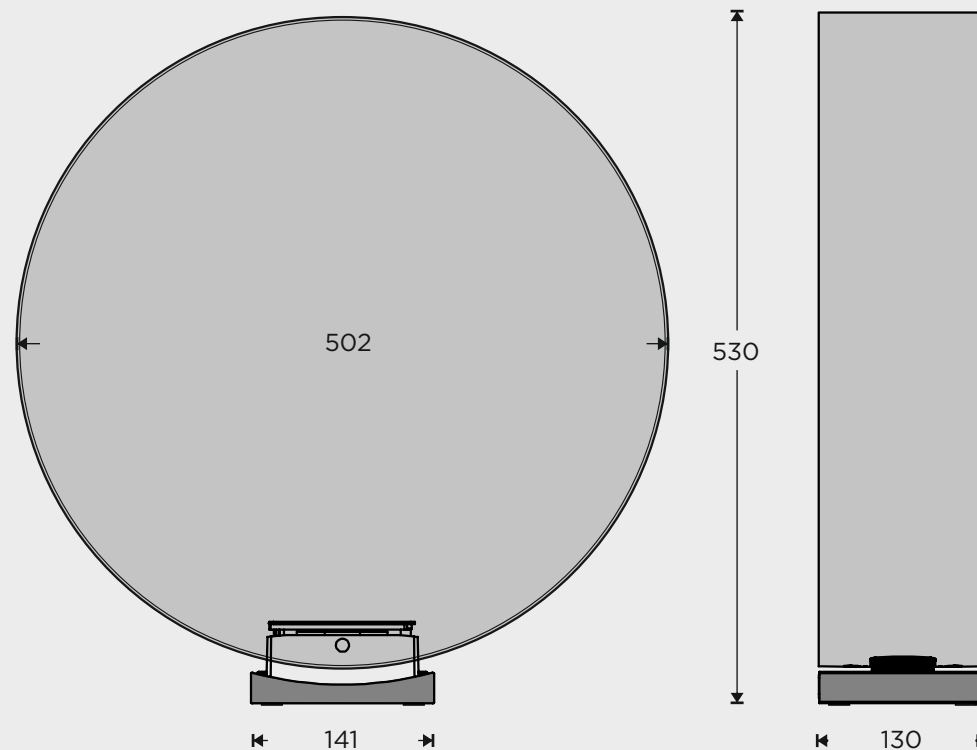

VERTICAL CORRECTION

4

BEOSOUND EDGE SURFACE STAND

1

2

CABLE CLIP

3