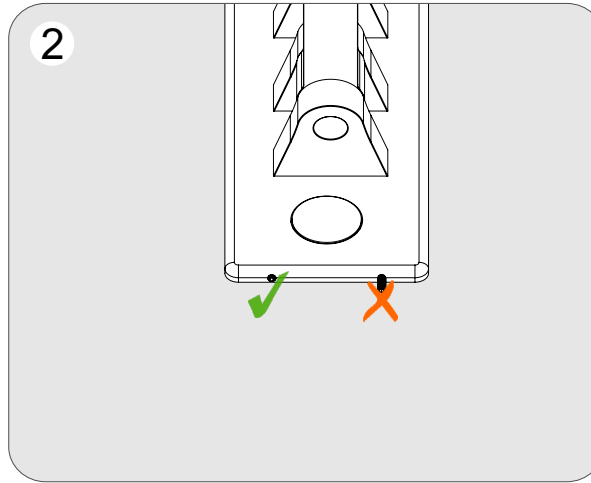

Product | BeoVision Avant 55 Gyro  
 Part Number:06257550

Product | BeoVision Avant 55 Gyro  
 Part Number:06257550