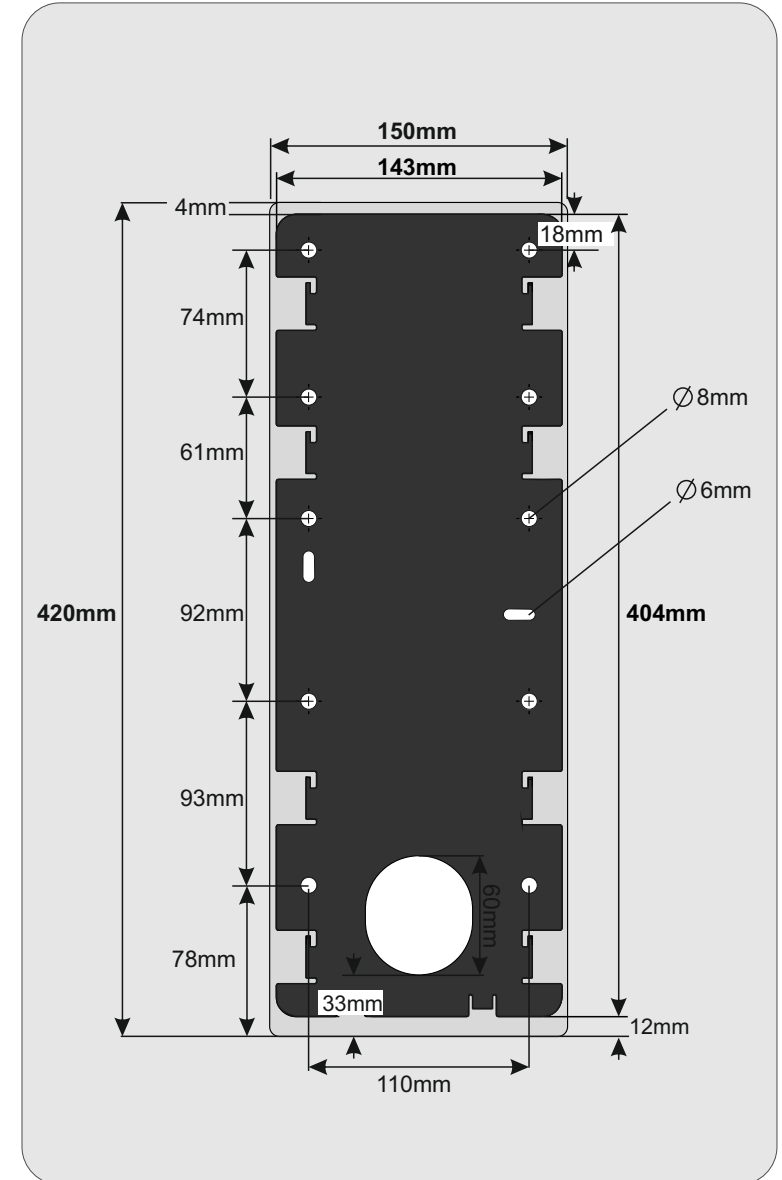

Product | BeoVision Avant 55 Gyro  
 Part Number:06257550

Product | BeoVision Avant 55 Gyro  
 Part Number:06257550