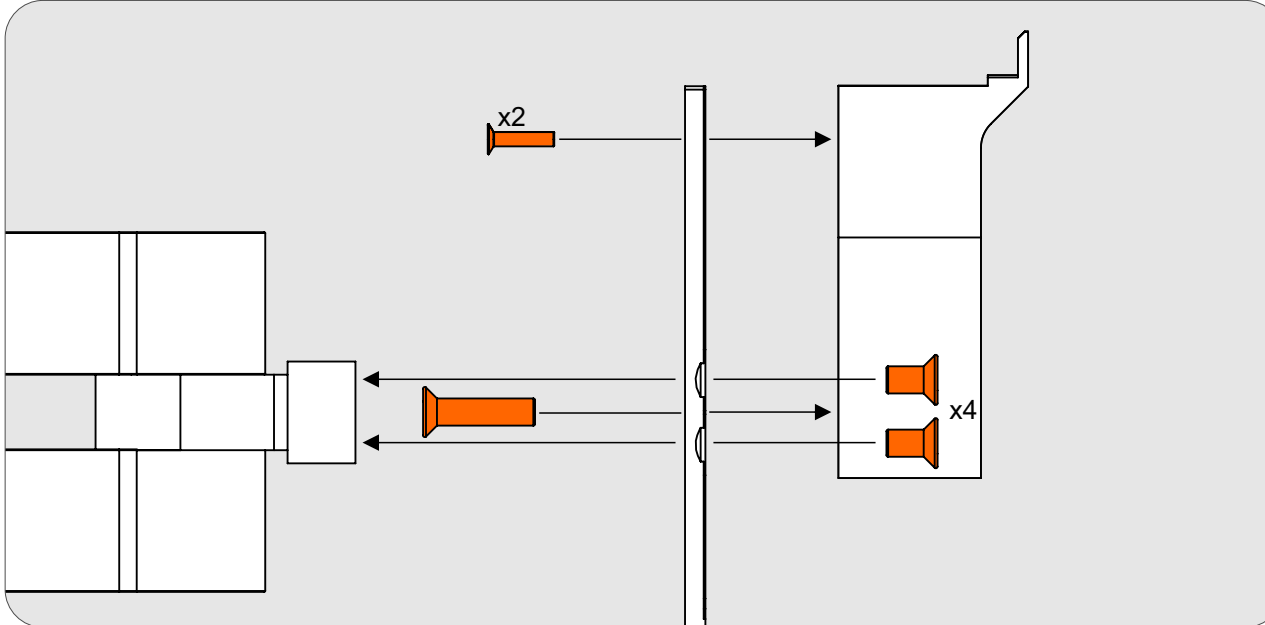

Product | BeoVision Avant 55 Gyro  
 Part Number:06257550

Product | BeoVision Avant 55 Gyro  
 Part Number:06257550