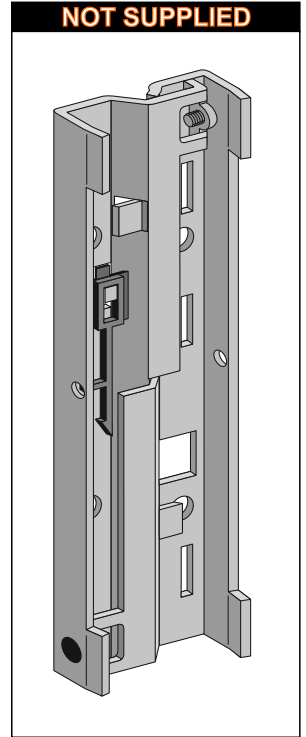

Product | STB-p-BL4000

Part Number:36164000

The placement of the bracket on the rear of the loudspeaker determines the angle between the loudspeaker and the wall.