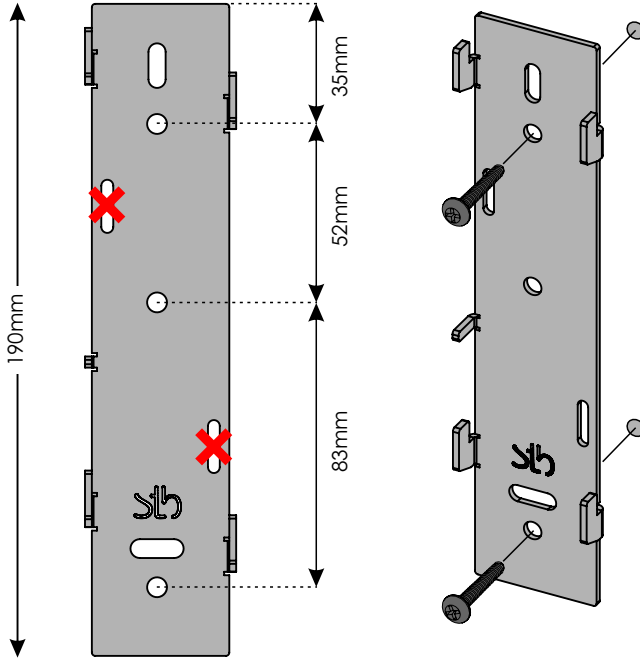

Product | STB-p-BL4000

Part Number:36164000

The placement of the bracket on the rear of the loudspeaker determines the angle between the loudspeaker and the wall.