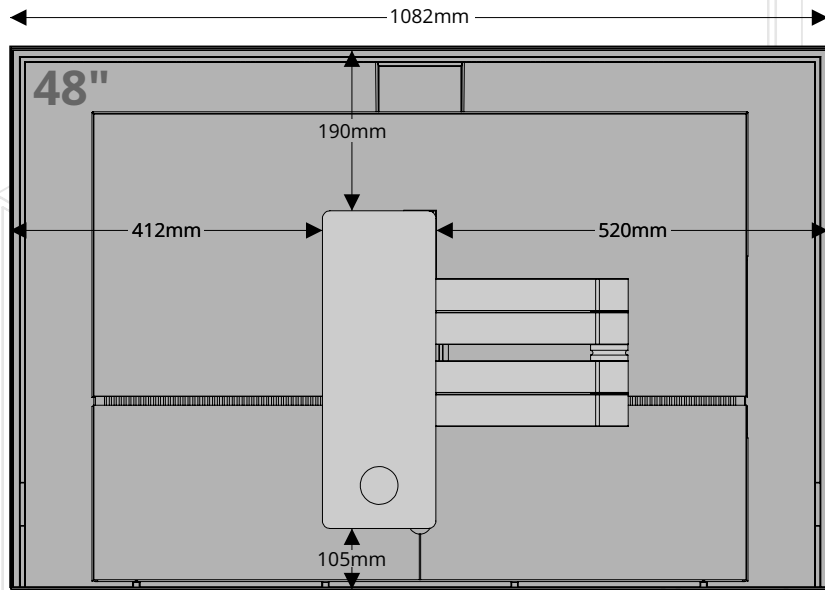

Product | BeoVision Horizon Gyro 20
Part Number:06257020

Product | BeoVision Horizon Gyro
Part Number:06257020