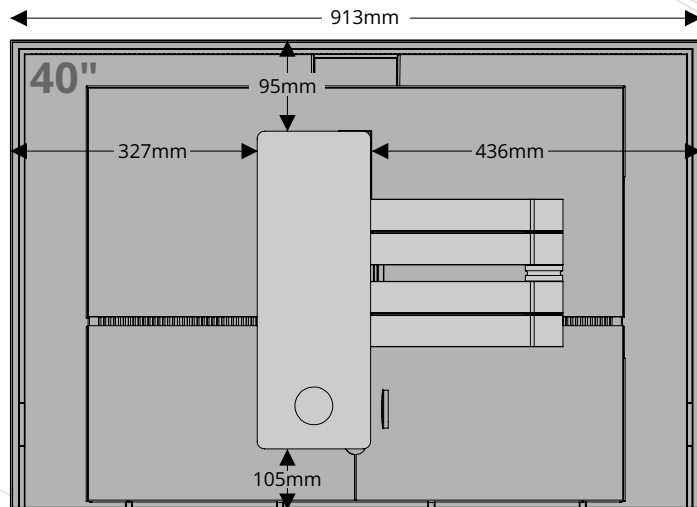

Product | BeoVision Horizon Gyro 20
Part Number:06257020

Product | BeoVision Horizon Gyro
Part Number:06257020