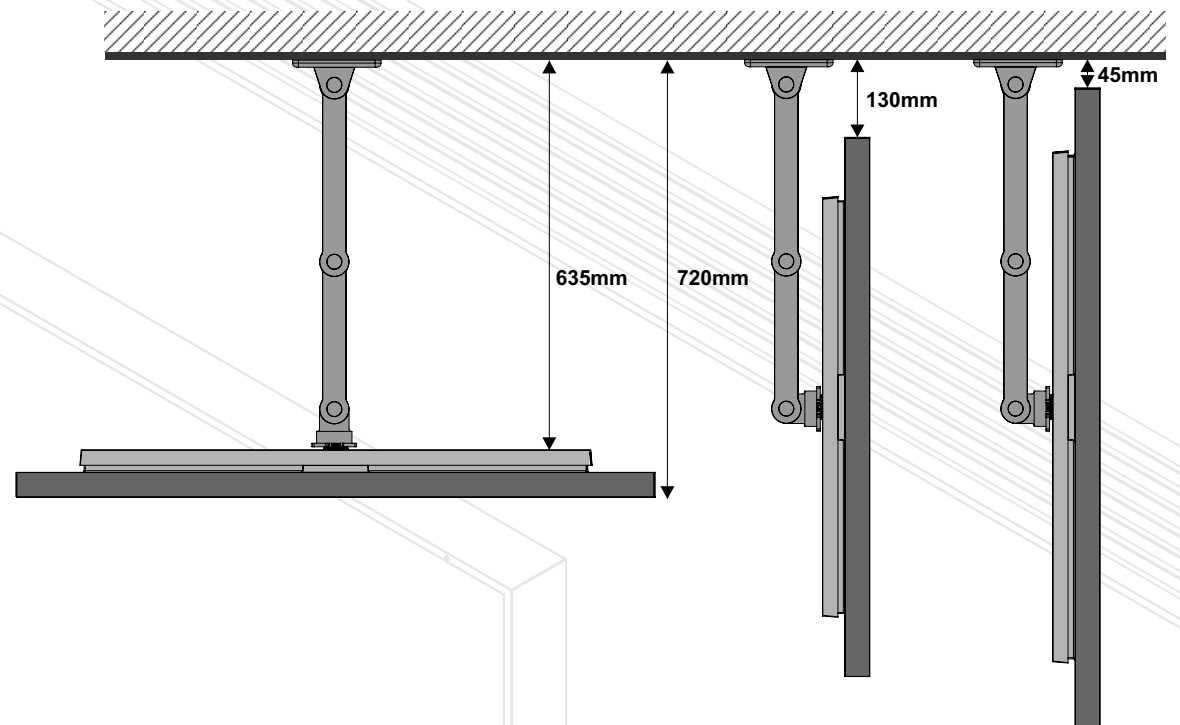

Product | BeoVision Horizon Gyro 20
Part Number:06257020

Product | BeoVision Horizon Gyro
Part Number:06257020