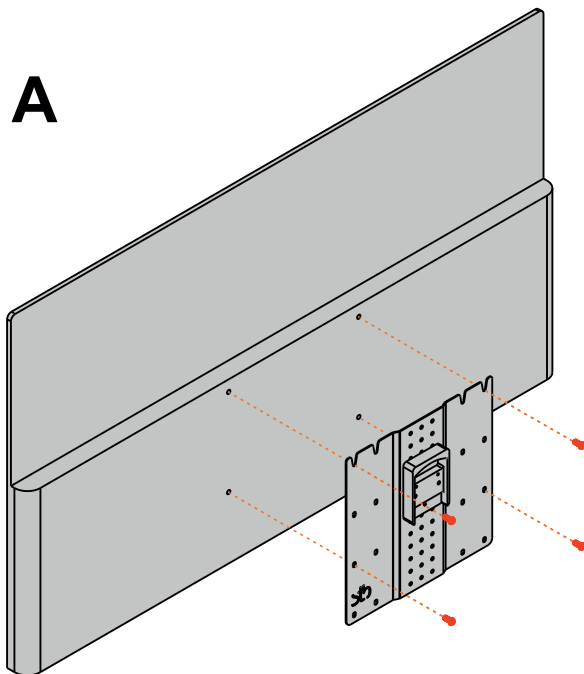

Parts

x1

x3

M6x12mm x4

M6x20mm x4

x2

M5x16mm

x1

A

B

C

VESA

BeoVision 7 32" Stand Adapter
LG C9/CX/GX

www.STBbrackets.co.uk
+44 1522 522400

300x300 | 300x200 | 200x200